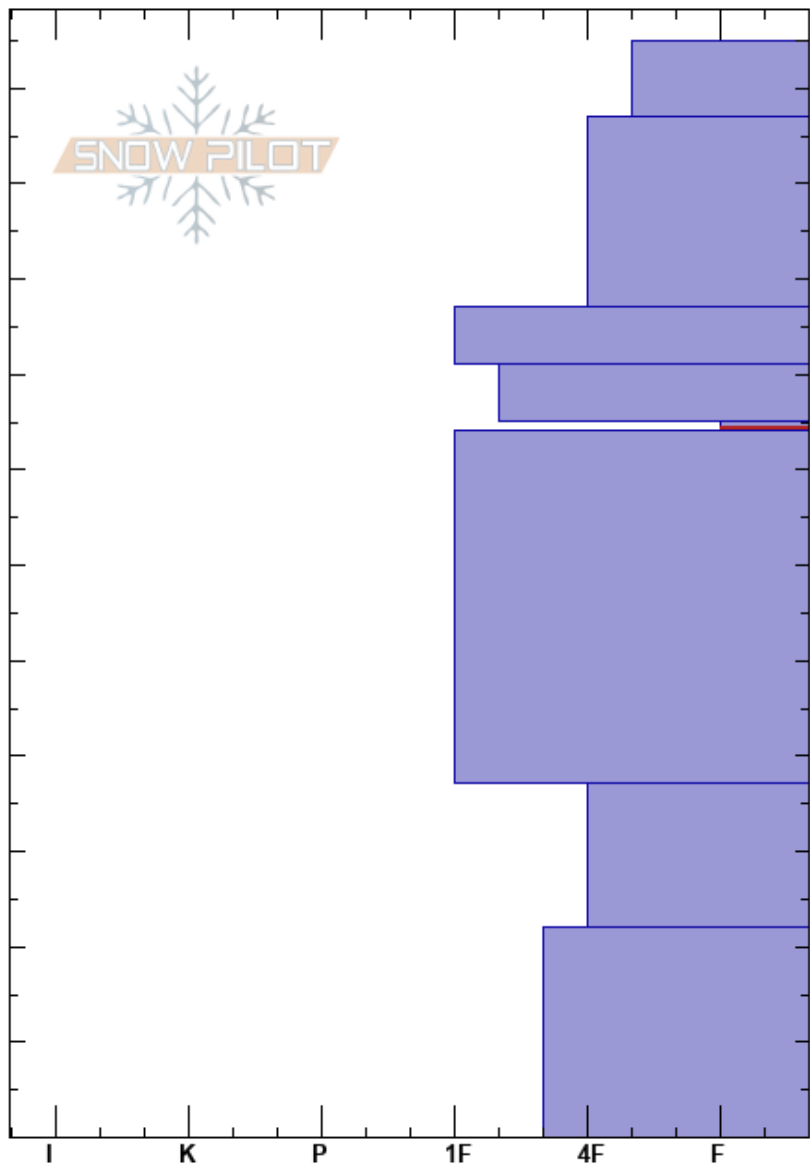

Hebgen/Trapper Crk.
 Lionhead Range
 MT
 Elevation: 8900 ft
 Aspect: 118°
 Specifics: Ski tracks on slope; We skied slope

Alex Marienthal
 02/04/2018 - 11:45am
 Co-ord: 44.83890N, -111.34277W
 Slope Angle: 21°
 Wind Loading:

Stability: Fair Unstable
 Air Temperature: 75-74cm:Problematic layer
 Sky Cover: OVC
 Precipitation: S-1
 Wind: Calm

HS:115

Layer Notes:

Crystal Form	Crystal Size	Moisture	ρ kg/m ³	Stability tests & Layer comments
				CT2, Q2 @107cm
				ECTP2 @107cm
				V (□)
				ECTP23 @74cm
				ECTP21 @74cm
				PST25/100 (End) @74cm
				CT18, Q2 @74cm
				ECTP26 @22cm
				ECTP24 @22cm
				CT21, Q3 @22cm