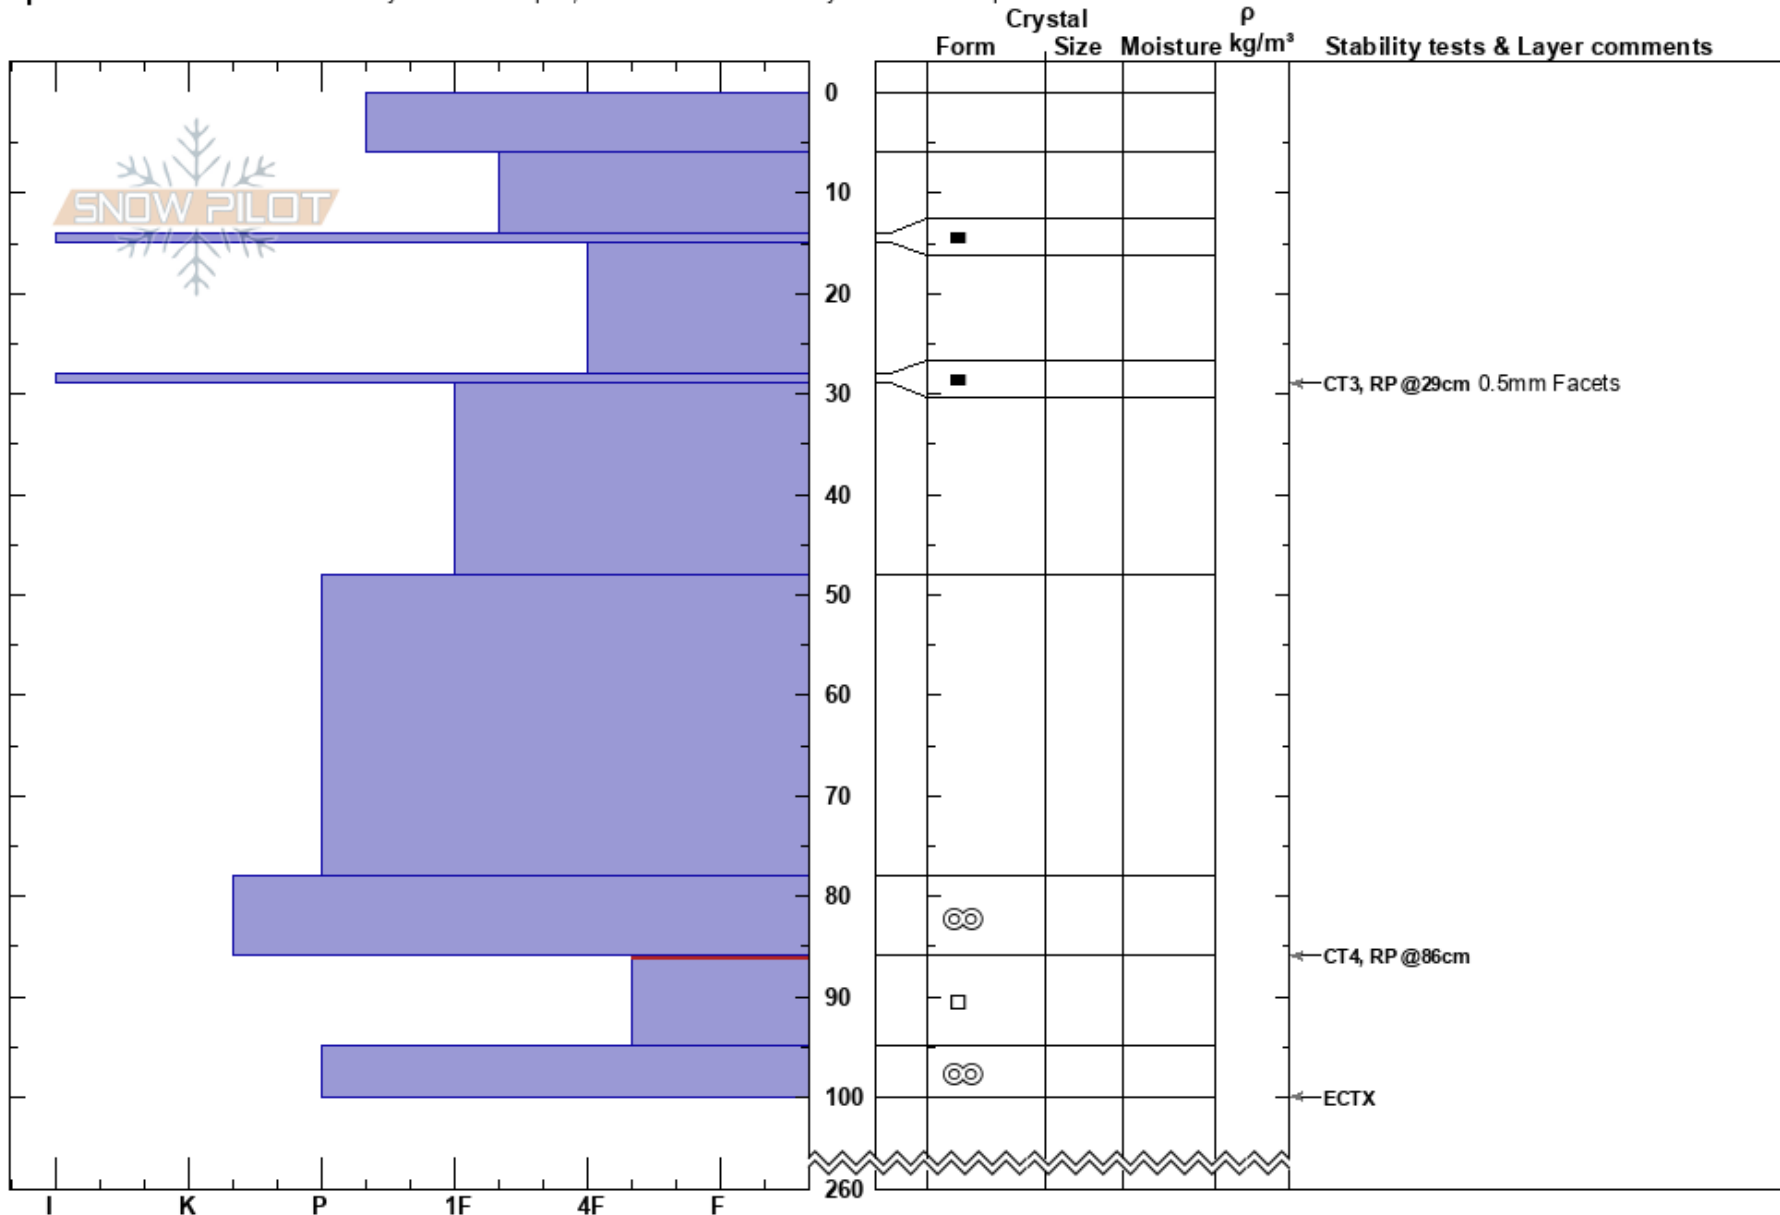

240317 Centurion
 Skeena
 BC
 Elevation: 1280 m
 Aspect: 12°

White Wilderness Heliskiing Guides
 17/03/2024 - 13:30
 Co-ord: 09U 560504W 6069891N
 Slope Angle: 29°
 Wind Loading: no

Stability: Fair
 Air Temperature: 3.8°C
 Sky Cover: SCT
 Precipitation: NO
 Wind: S Light Breeze

HS:260
 PF:25 86-95cm:Problematic layer

Layer Notes:

Specifics: Recent avalanche activity on similar slopes; Recent avalanche activity on different slopes

Notes: