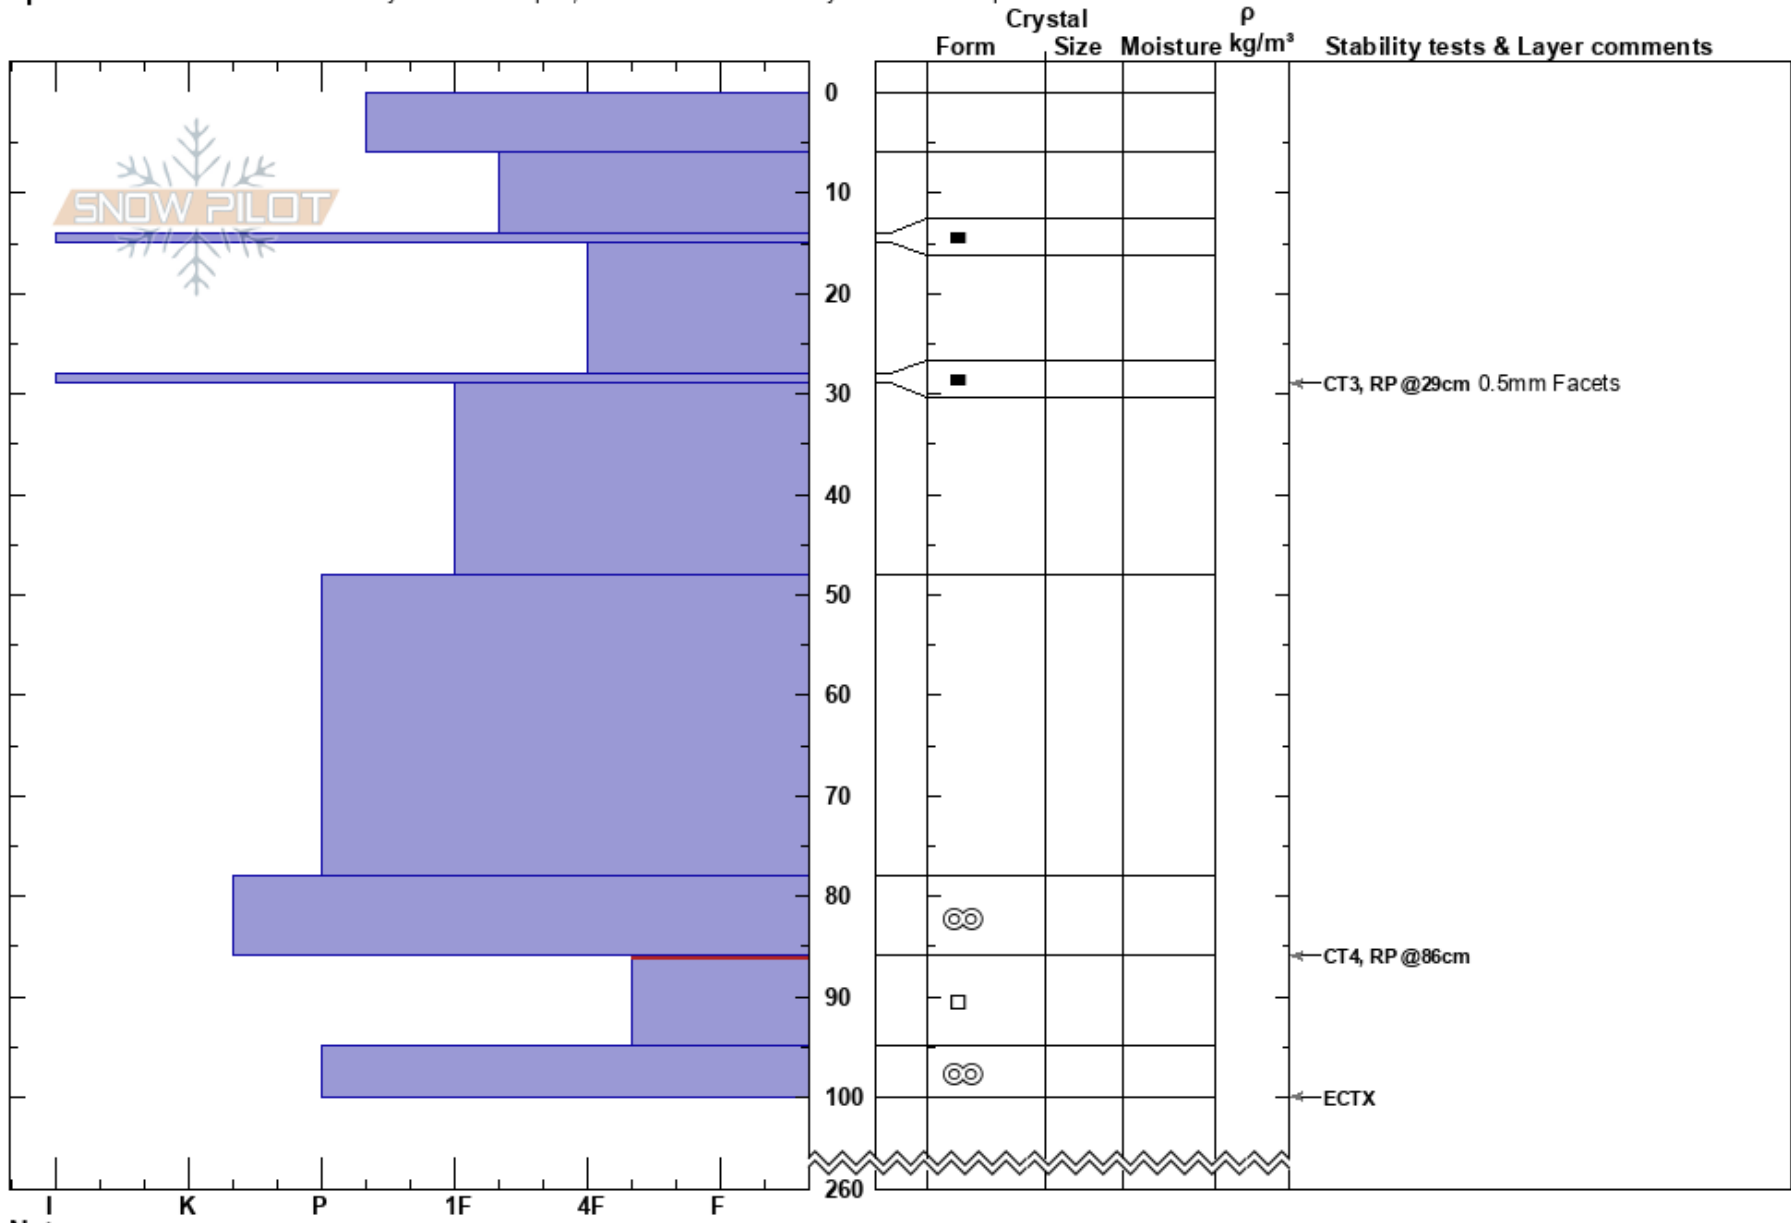

240317 Centurion
 Skeena
 BC
 Elevation: 1280 m
 Aspect: 12°

White Wilderness Heliskiing Guides
 17/03/2024 - 13:30
 Co-ord: 09U 560504W 6069891N
 Slope Angle: 29°
 Wind Loading: no

Stability: Fair
 Air Temperature: 3.8°C
 Sky Cover: SCT
 Precipitation: NO
 Wind: S Light Breeze

HS:260
 PF:25 86-95cm:Problematic layer

Layer Notes:

Specifics: Recent avalanche activity on similar slopes; Recent avalanche activity on different slopes

Notes: