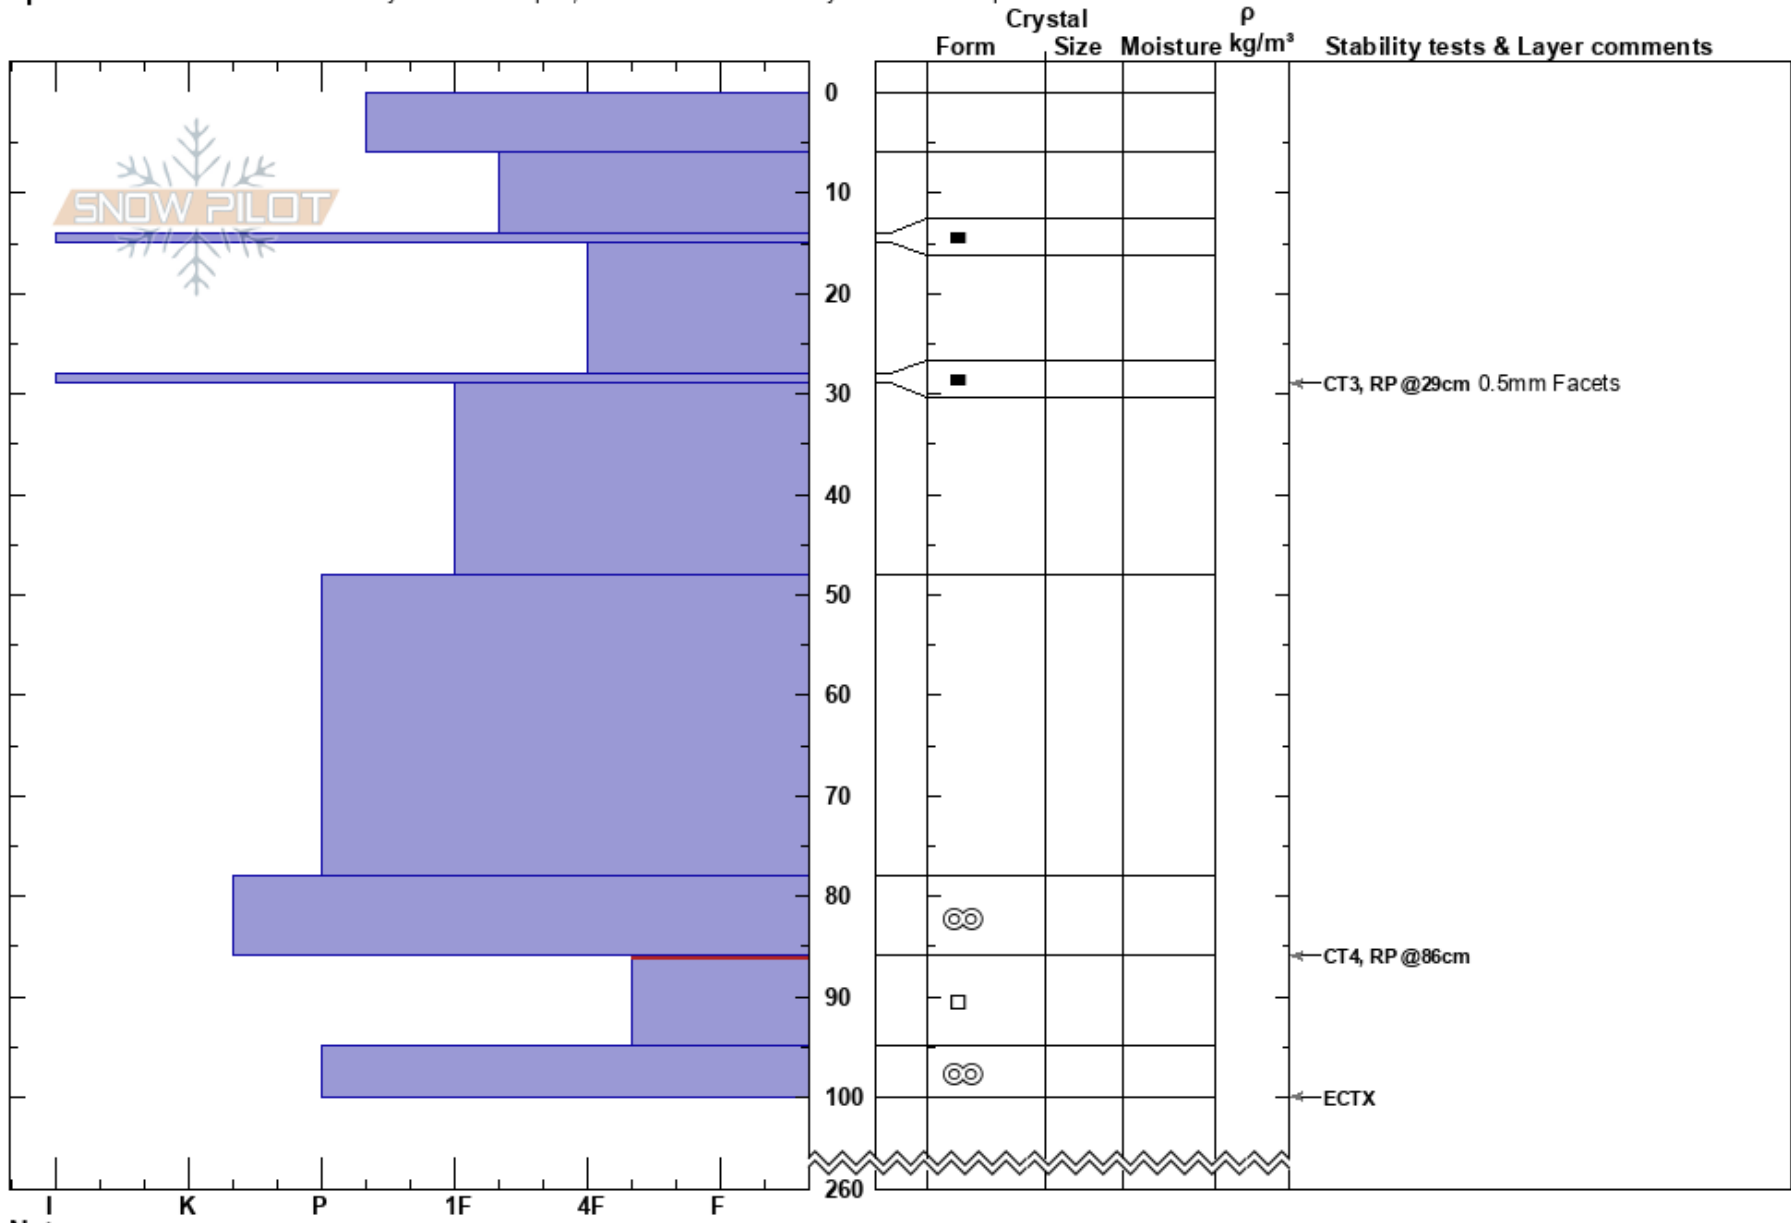

240317 Centurion  
 Skeena  
 BC  
 Elevation: 1280 m  
 Aspect: 12°

White Wilderness Heliskiing Guides  
 17/03/2024 - 13:30  
 Co-ord: 09U 560504W 6069891N  
 Slope Angle: 29°  
 Wind Loading: no

Stability: Fair  
 Air Temperature: 3.8°C  
 Sky Cover: SCT  
 Precipitation: NO  
 Wind: S Light Breeze

HS:260  
 PF:25 86-95cm:Problematic layer

Layer Notes:

Specifics: Recent avalanche activity on similar slopes; Recent avalanche activity on different slopes

Notes: