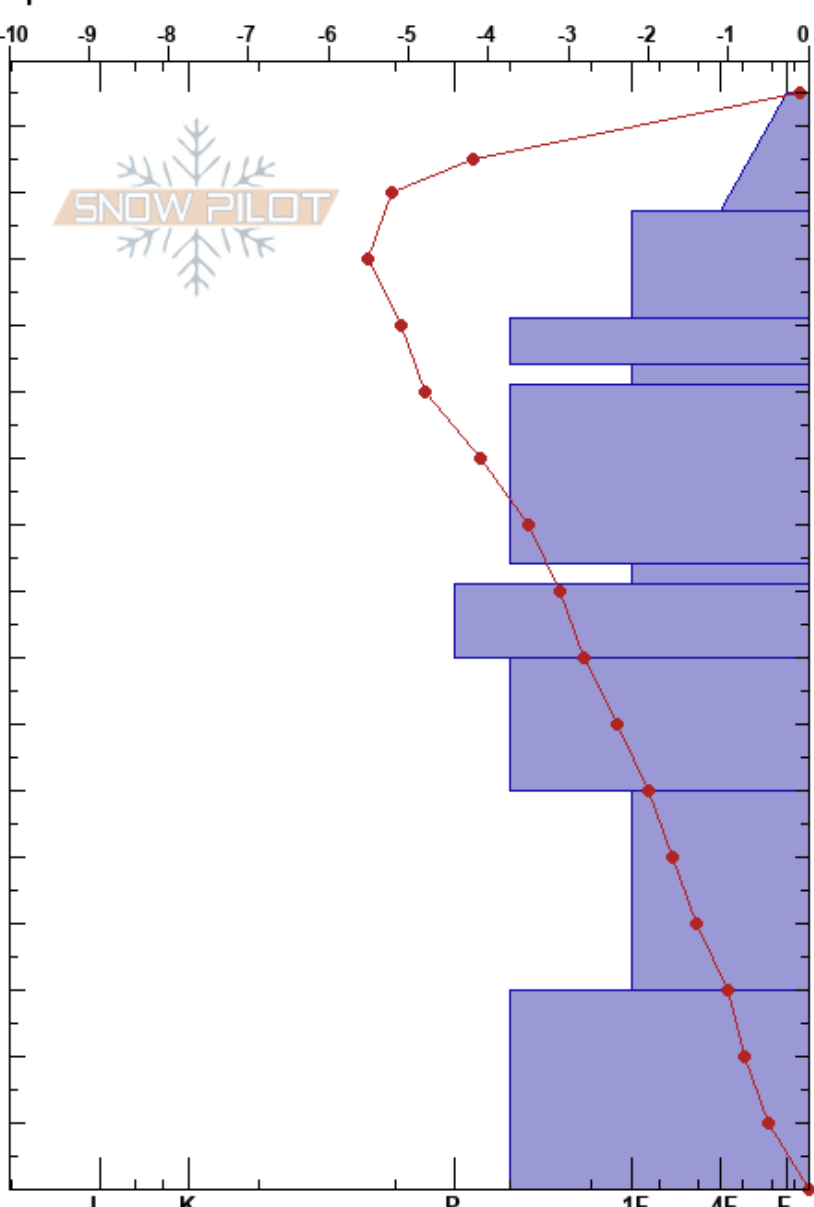

Vail Mtn Lionshead NE
 Gore Range
 CO
Elevation: 10320 ft
Aspect: 43°
Specifics:

Dennis Humphrey
 03/12/2024 - 12:00pm
Co-ord: 13S 380577E 4386458N
Slope Angle: 10°
Wind Loading:

Stability:
Air Temperature: 2.5°C
Sky Cover: BKN
Precipitation: NO
Wind: NW Light Breeze

HS: 165
PF: 20
PS: 5
Layer Notes:
 147-131cm: Dust layer Present 131-134
 80-60cm: Very well rounded FCxr
 60-30cm: Very well rounded
 60-30cm: Problematic layer
 30-0cm: Very Well Rounded

Elevation (cm)	Crystal		Moisture	ρ kg/m³	Stability tests & Layer comments
	Form	Size			
165					
160	/	1			
150					
140	•	1			147-131cm: Dust layer Present 131-134
130	•	1			
120	⊖	1			
110					
100	•	1			
90	⊖	1.5			
80	⊖	1-1.5			
70	•	1.5-2			80-60cm: Very well rounded FCxr
60					
50	^	2.5-3			← CT26, SC @50cm ← PST65/100 (End) @45cm
40					60-30cm: Very well rounded
30					
20	^	3.5-4			30-0cm: Very Well Rounded
10					
0					← ECTX