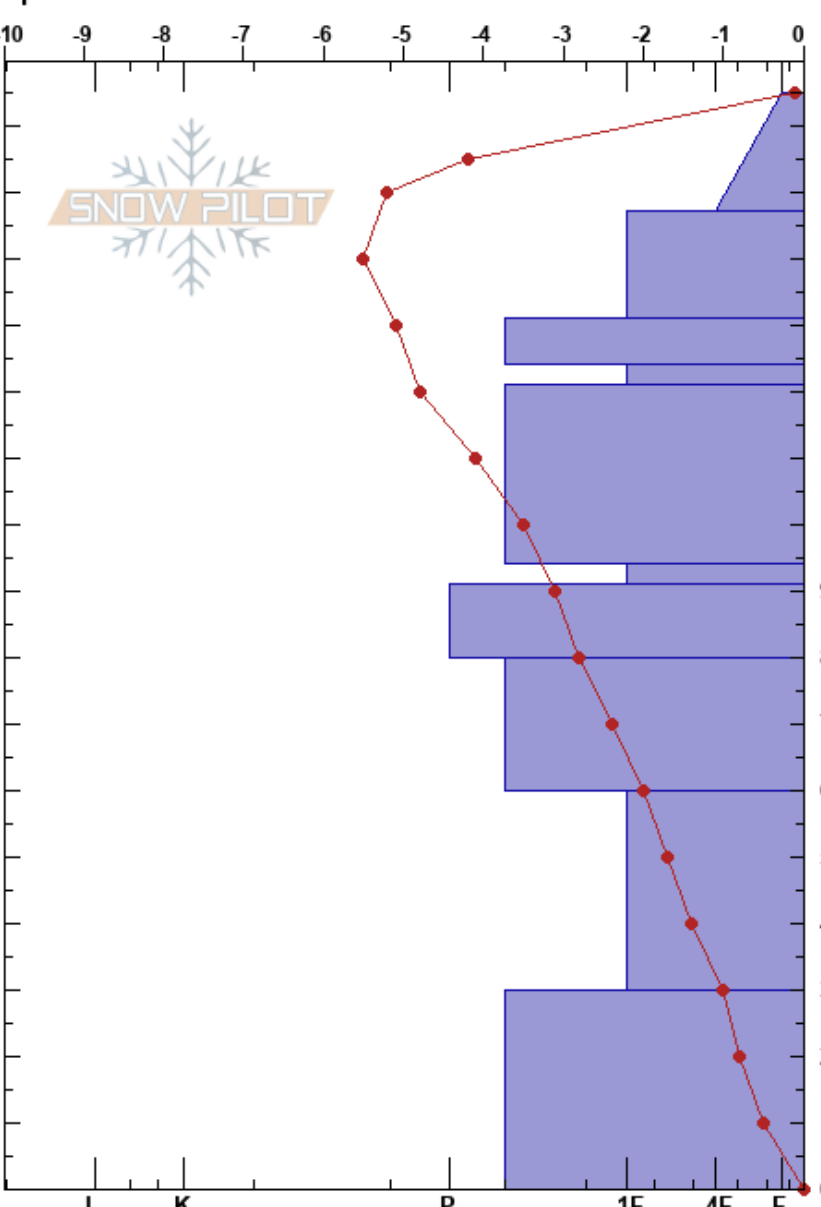

Vail Mtn Lionshead NE
 Gore Range
 CO
Elevation: 10320 ft
Aspect: 43°
Specifics:

Dennis Humphrey
 03/12/2024 - 12:00pm
Co-ord: 13S 380577E 4386458N
Slope Angle: 10°
Wind Loading:

Stability:
Air Temperature: 2.5°C
Sky Cover: BKN
Precipitation: NO
Wind: NW Light Breeze

HS: 165
PF: 20
PS: 5
Layer Notes:
 147-131cm: Dust layer Present 131-134
 80-60cm: Very well rounded FCxr
 60-30cm: Very well rounded
 60-30cm: Problematic layer
 30-0cm: Very Well Rounded

Elevation (cm)	Crystal		Moisture	ρ kg/m³	Stability tests & Layer comments
	Form	Size			
165					
160	/	1			
150					
140	•	1			147-131cm: Dust layer Present 131-134
130	•	1			
120	⊖	1			
110	•	1			
100					
90	⊖	1.5			
80	⊖	1-1.5			
70	•	1.5-2			80-60cm: Very well rounded FCxr
60					
50	^	2.5-3			← CT26, SC @50cm ← PST65/100 (End) @45cm
40					60-30cm: Very well rounded
30					
20	^	3.5-4			30-0cm: Very Well Rounded
10					
0					← ECTX