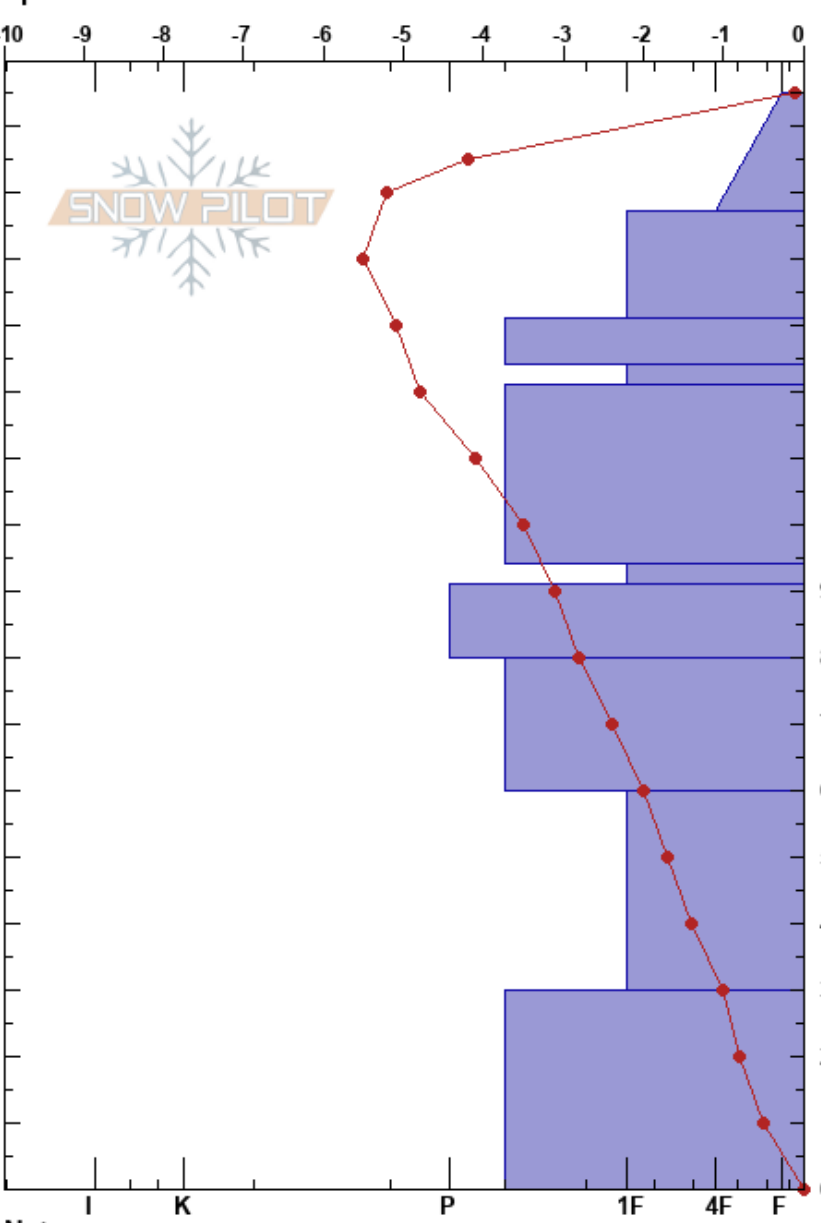

Vail Mtn Lionshead NE
 Gore Range
 CO
Elevation: 10320 ft
Aspect: 43°
Specifics:

Dennis Humphrey
 03/12/2024 - 12:00pm
Co-ord: 13S 380577E 4386458N
Slope Angle: 10°
Wind Loading:

Stability:
Air Temperature: 2.5°C
Sky Cover: BKN
Precipitation: NO
Wind: NW Light Breeze

HS: 165
PF: 20
PS: 5
Layer Notes:
 147-131cm: Dust layer Present 131-134
 80-60cm: Very well rounded FCxr
 60-30cm: Very well rounded
 60-30cm: Problematic layer
 30-0cm: Very Well Rounded

Elevation (cm)	Crystal		Moisture	ρ kg/m³	Stability tests & Layer comments
	Form	Size			
165					
160	/	1			
150					
140	•	1			147-131cm: Dust layer Present 131-134
130	•	1			
120	⊖	1			
110	•	1			
100					
90	⊖	1.5			
80	⊖	1-1.5			
70	•	1.5-2			80-60cm: Very well rounded FCxr
60					
50	^	2.5-3			← CT26, SC @50cm ← PST65/100 (End) @45cm
40					60-30cm: Very well rounded
30					
20	^	3.5-4			30-0cm: Very Well Rounded
10					
0					← ECTX