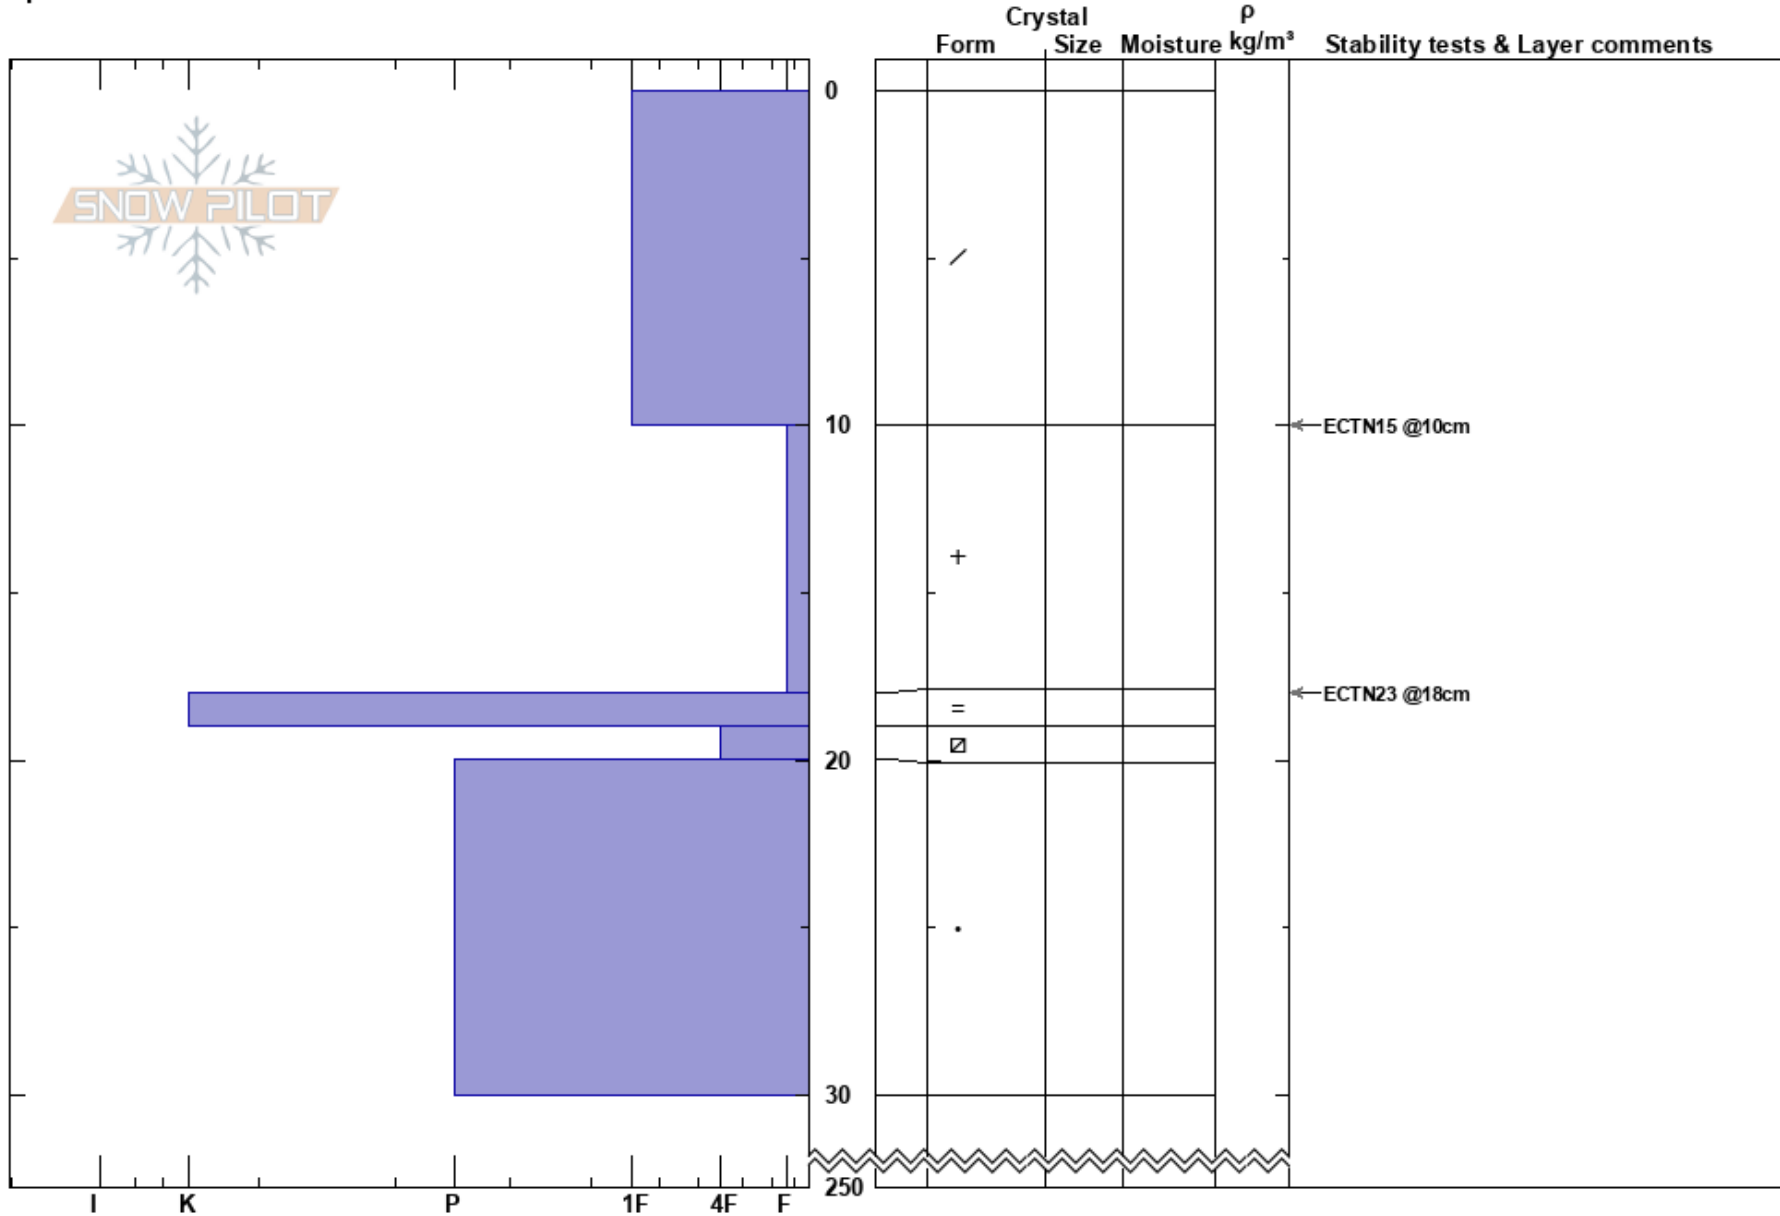

Lil-Skarven S  
Funäsfjällen  
Sweden  
Elevation: 1080 m  
Aspect: S  
Specifics:

Matilda Johansson  
17/03/2024 - 10:15  
Co-ord: 33V 363906E 6940122N  
Slope Angle: 28°  
Wind Loading: previous

Stability: HS:250  
Air Temperature: -9.7°C PF:5  
Sky Cover: CLR  
Precipitation: NO  
Wind: SE Light Breeze  
Layer Notes:

Notes: ALP. Drevsnö.