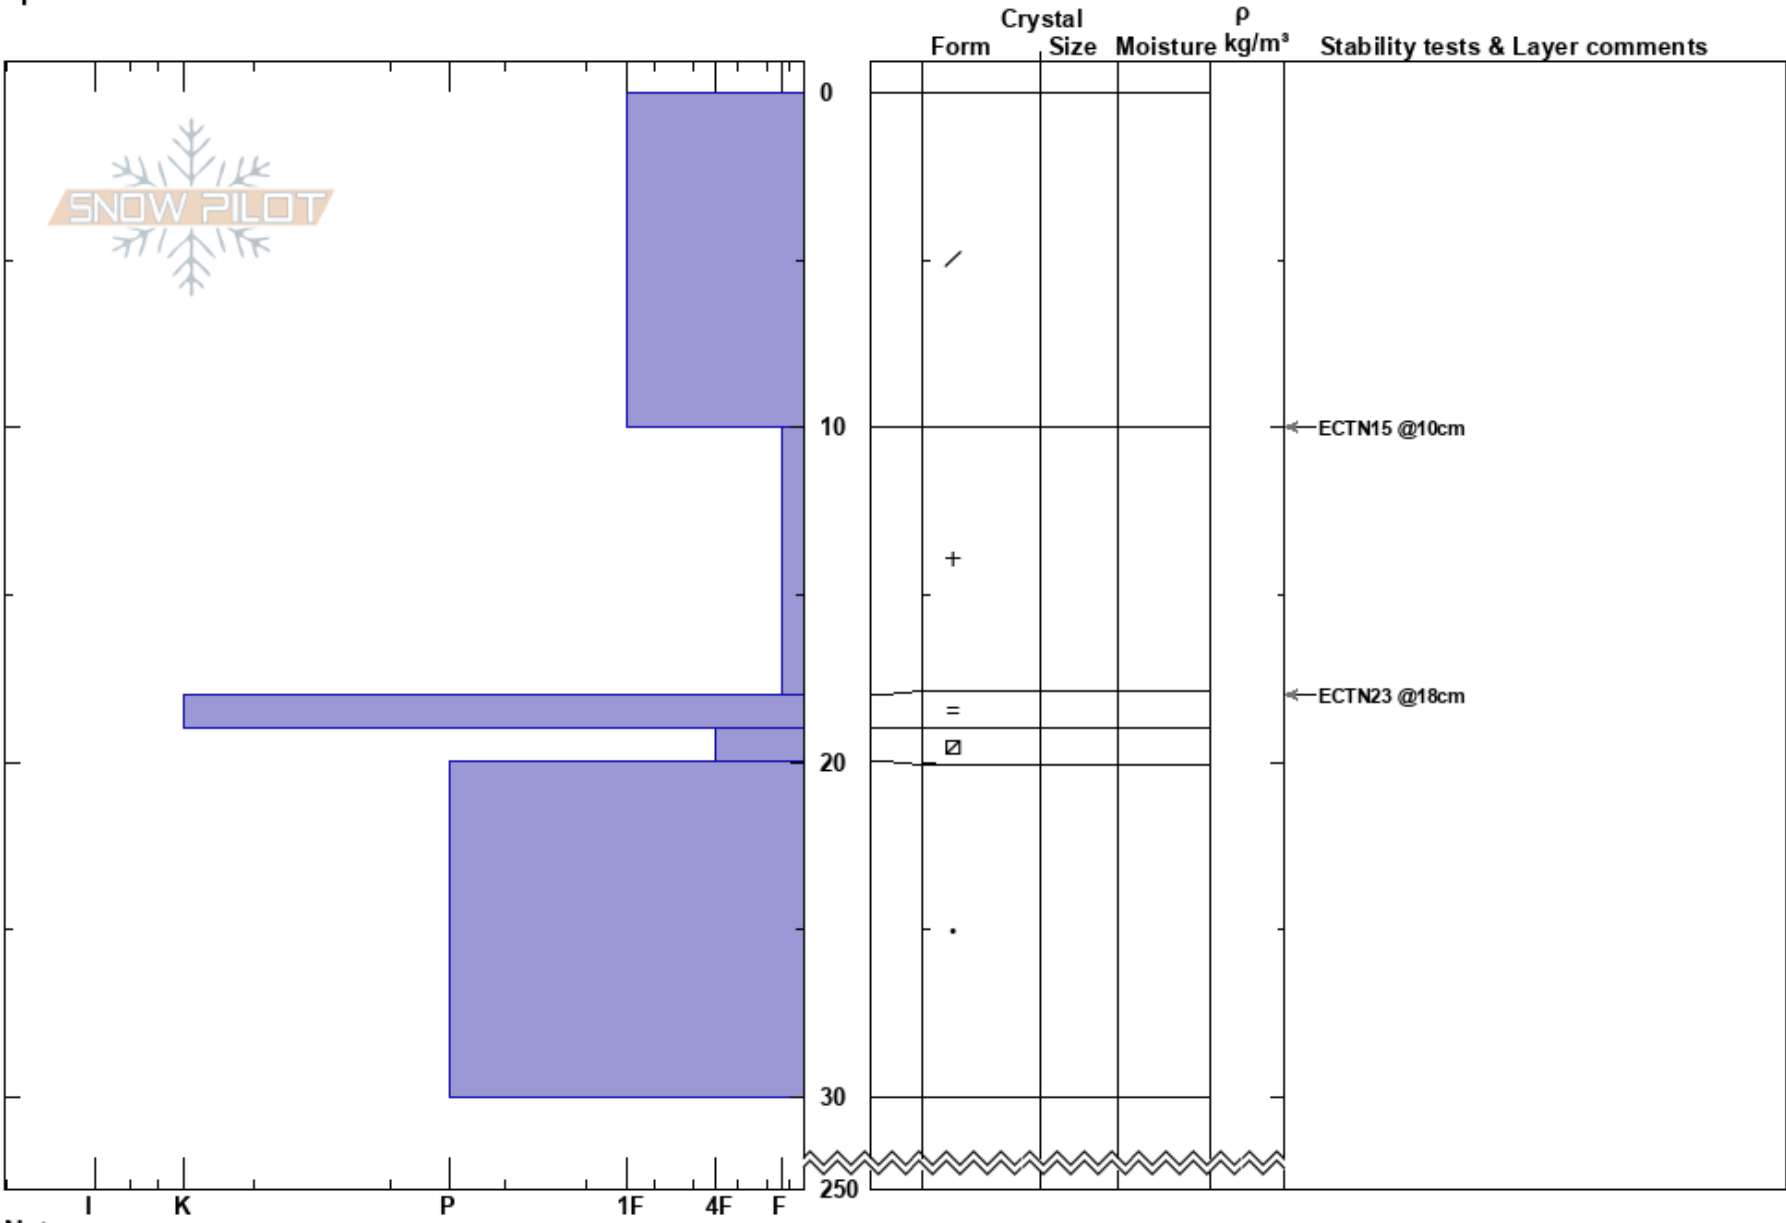

Lil-Skarven S
Funäsfjällen
Sweden
Elevation: 1080 m
Aspect: S
Specifics:

Matilda Johansson
17/03/2024 - 10:15
Co-ord: 33V 363906E 6940122N
Slope Angle: 28°
Wind Loading: previous

Stability: HS:250
Air Temperature: -9.7°C PF:5
Sky Cover: CLR
Precipitation: NO
Wind: SE Light Breeze
Layer Notes:

Notes: ALP. Drevsnö.