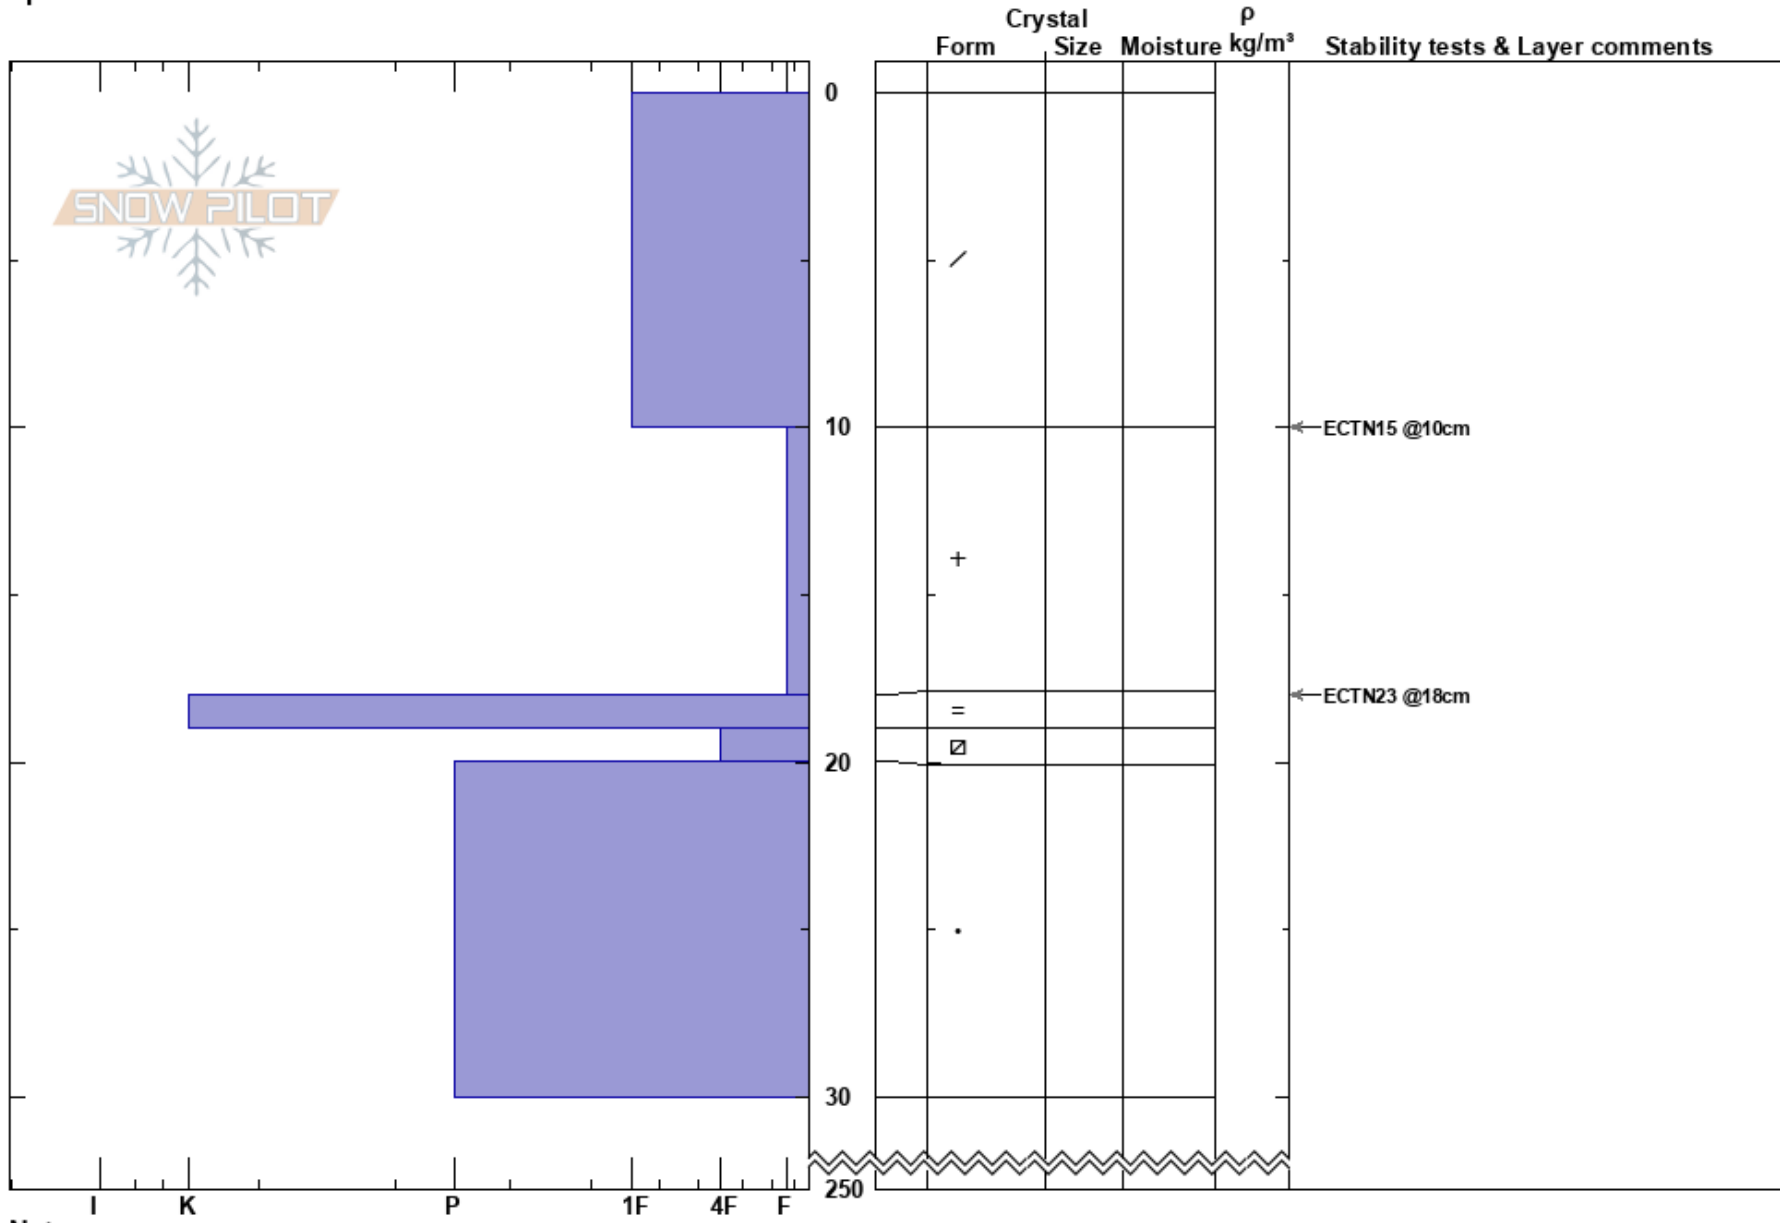

Lil-Skarven S
Funäsfjällen
Sweden
Elevation: 1080 m
Aspect: S
Specifics:

Matilda Johansson
17/03/2024 - 10:15
Co-ord: 33V 363906E 6940122N
Slope Angle: 28°
Wind Loading: previous

Stability: HS:250
Air Temperature: -9.7°C PF:5
Sky Cover: CLR
Precipitation: NO
Wind: SE Light Breeze
Layer Notes:

Notes: ALP. Drevsnö.