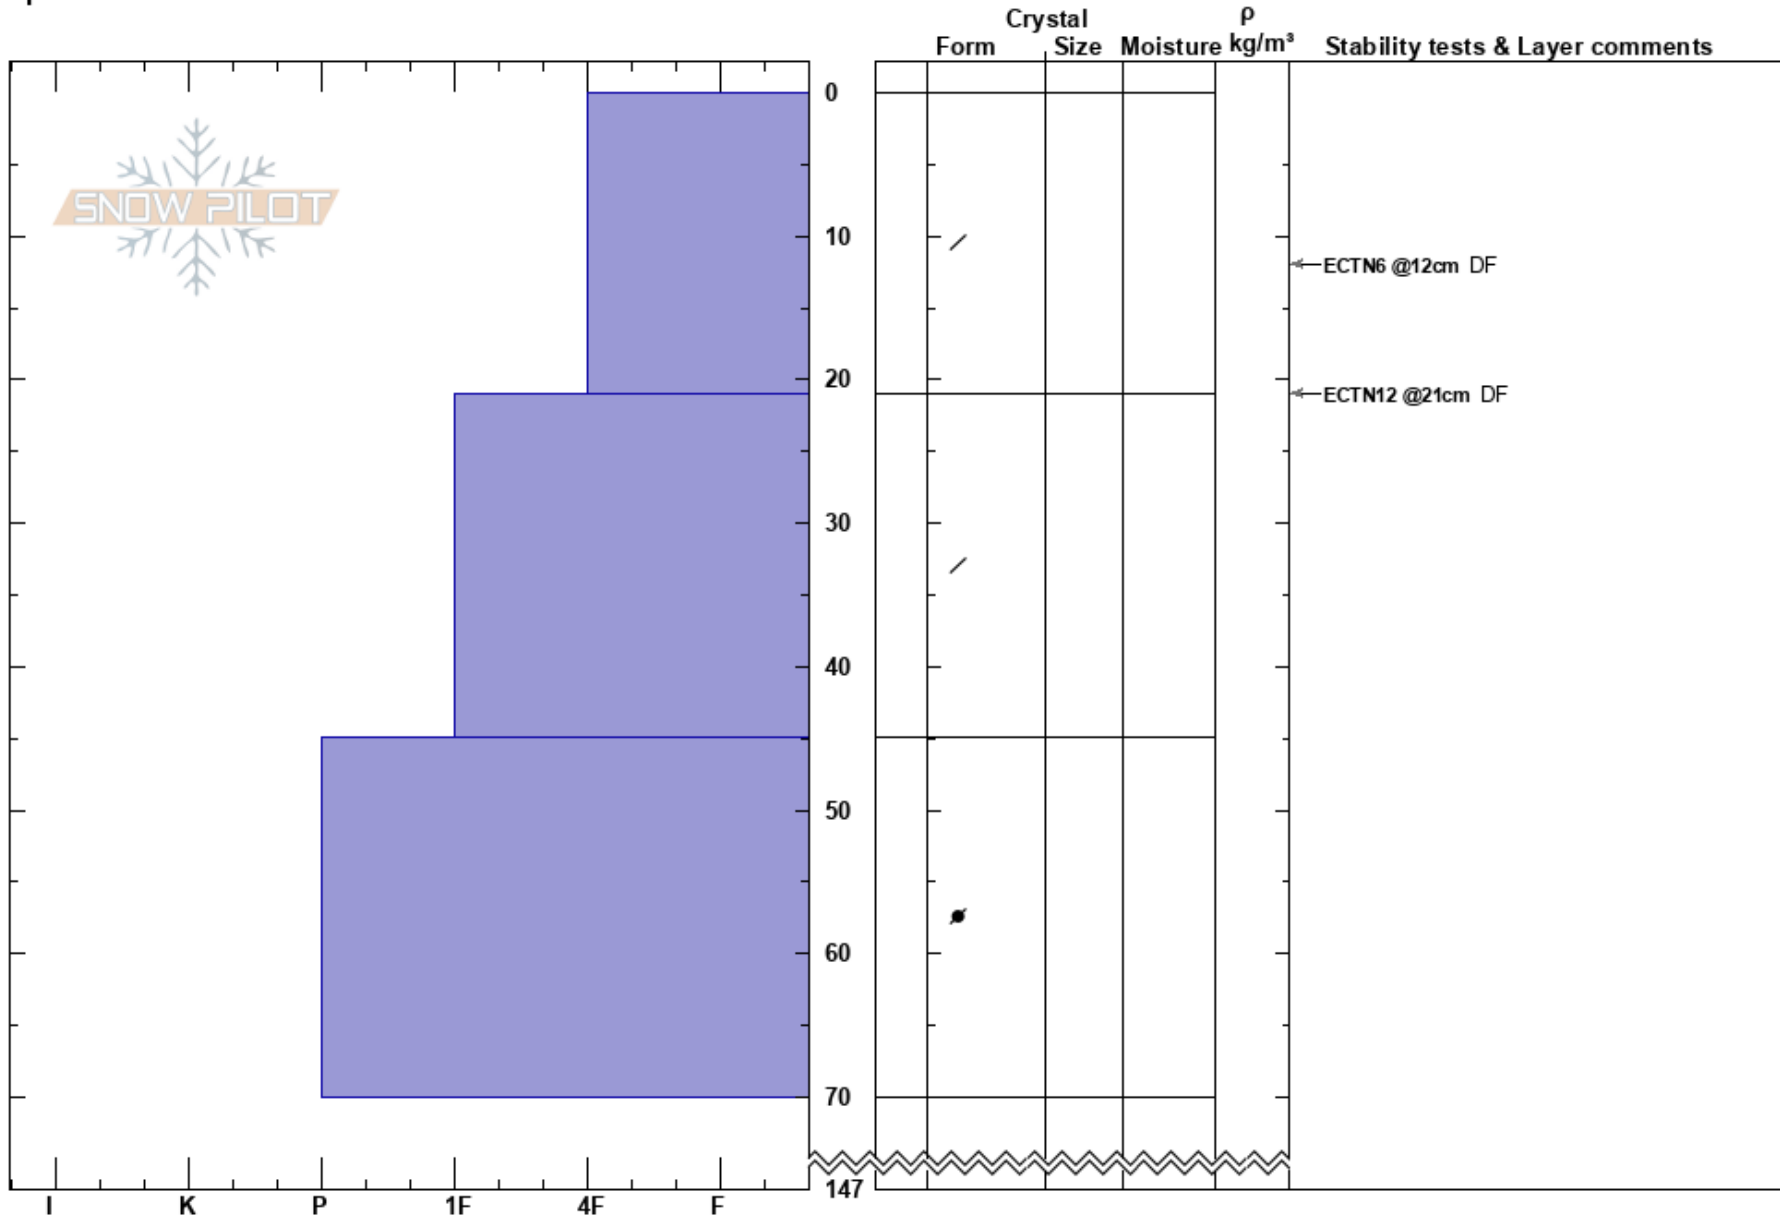

Viterskalet
Västra Vindelfjällen
Sweden
Elevation: 1050 m
Aspect: 150°
Specifics:

Anton Grindgärds
17/03/2024 - 11:00
Co-ord:
Slope Angle: 25°
Wind Loading: previous

Stability:
Air Temperature:
Sky Cover: FEW
Precipitation: NO
Wind: Calm

HS:147
Layer Notes:
0-21cm: Problematic layer

Notes: