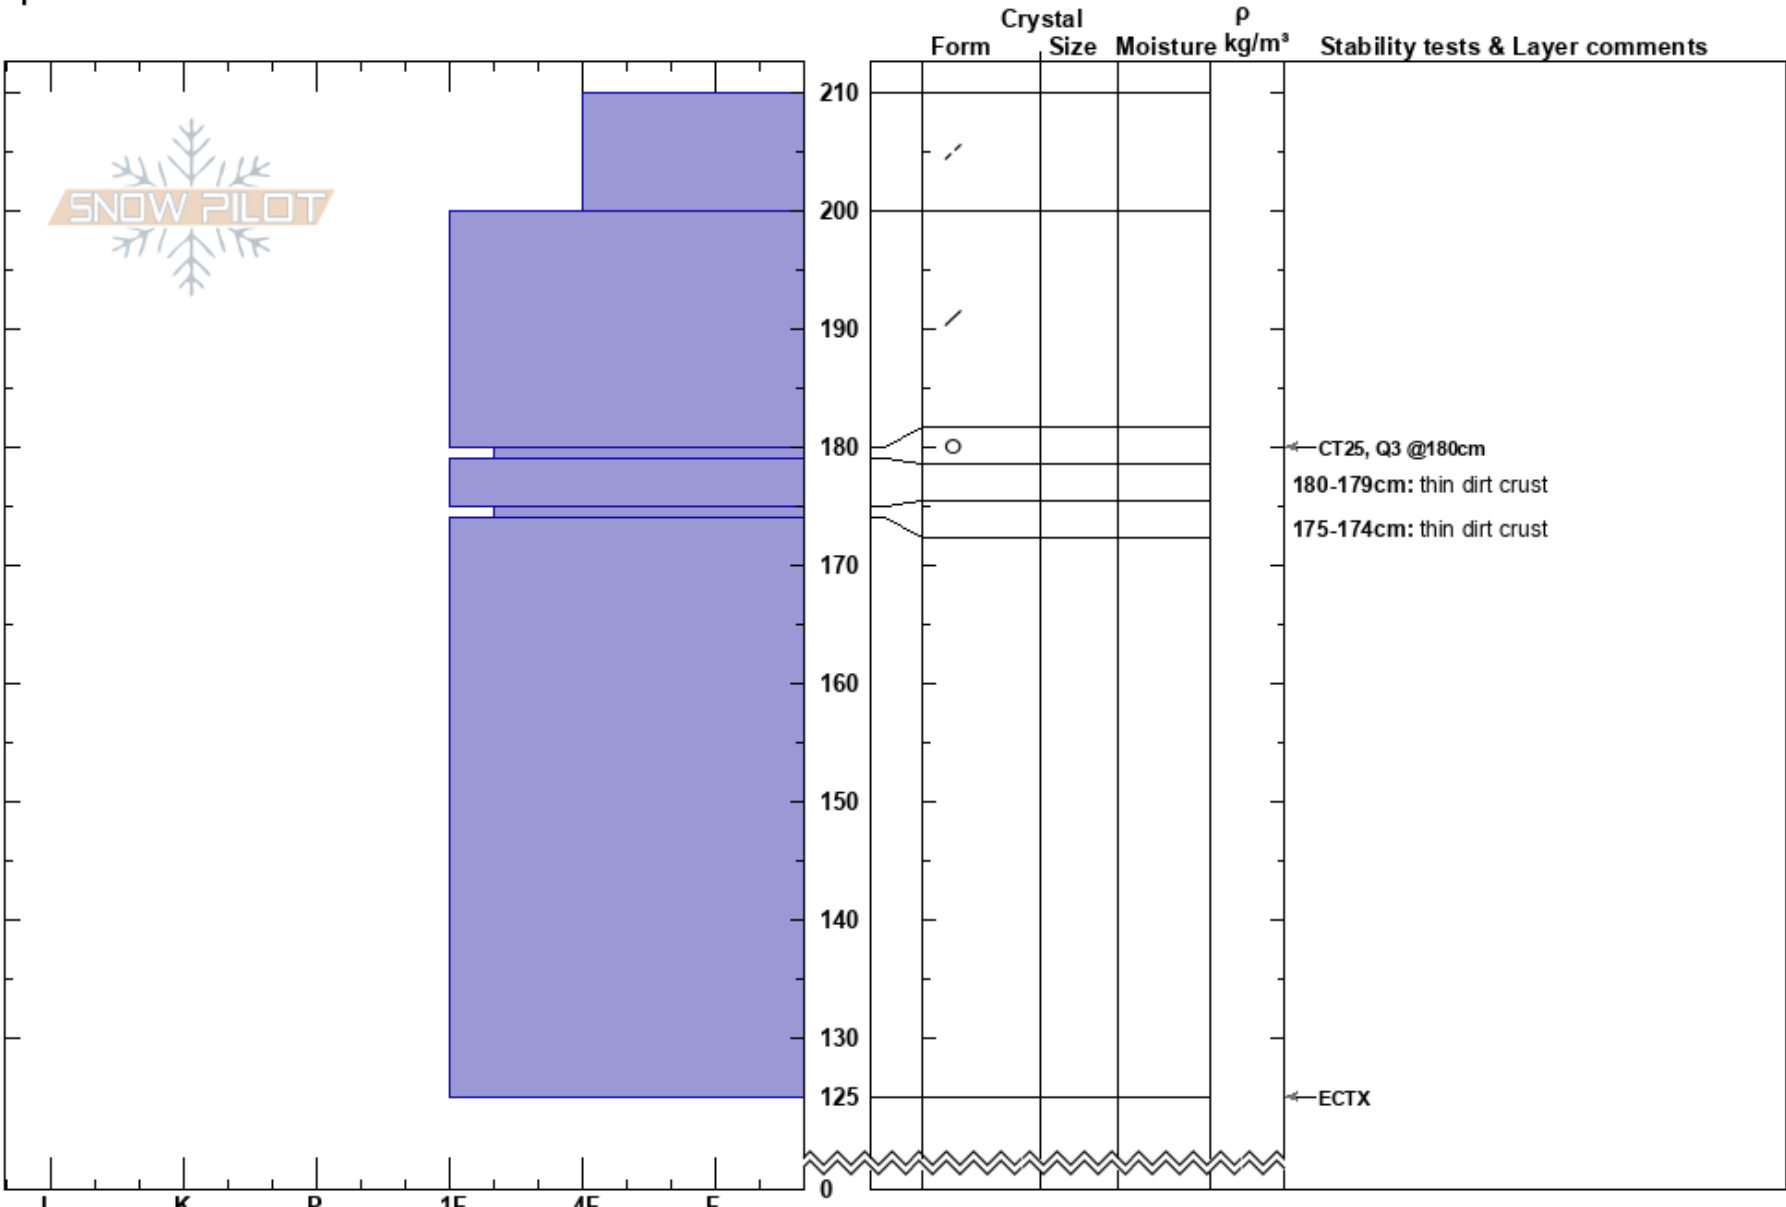

Weber Canyon
 Uinta Range
 UT
Elevation: 10300 ft
Aspect: 30°
Specifics:

Andrew Paradis
 03/16/2024 - 1:30pm
Co-ord: 12T 495030E 4514845N
Slope Angle: 28°
Wind Loading:

Stability:
Air Temperature:
Sky Cover: CLR
Precipitation: NO
Wind: Calm

HS:210
Layer Notes:
 180-179cm: thin dirt crust
 180-179cm: Problematic layer
 175-174cm: thin dirt crust

Notes: