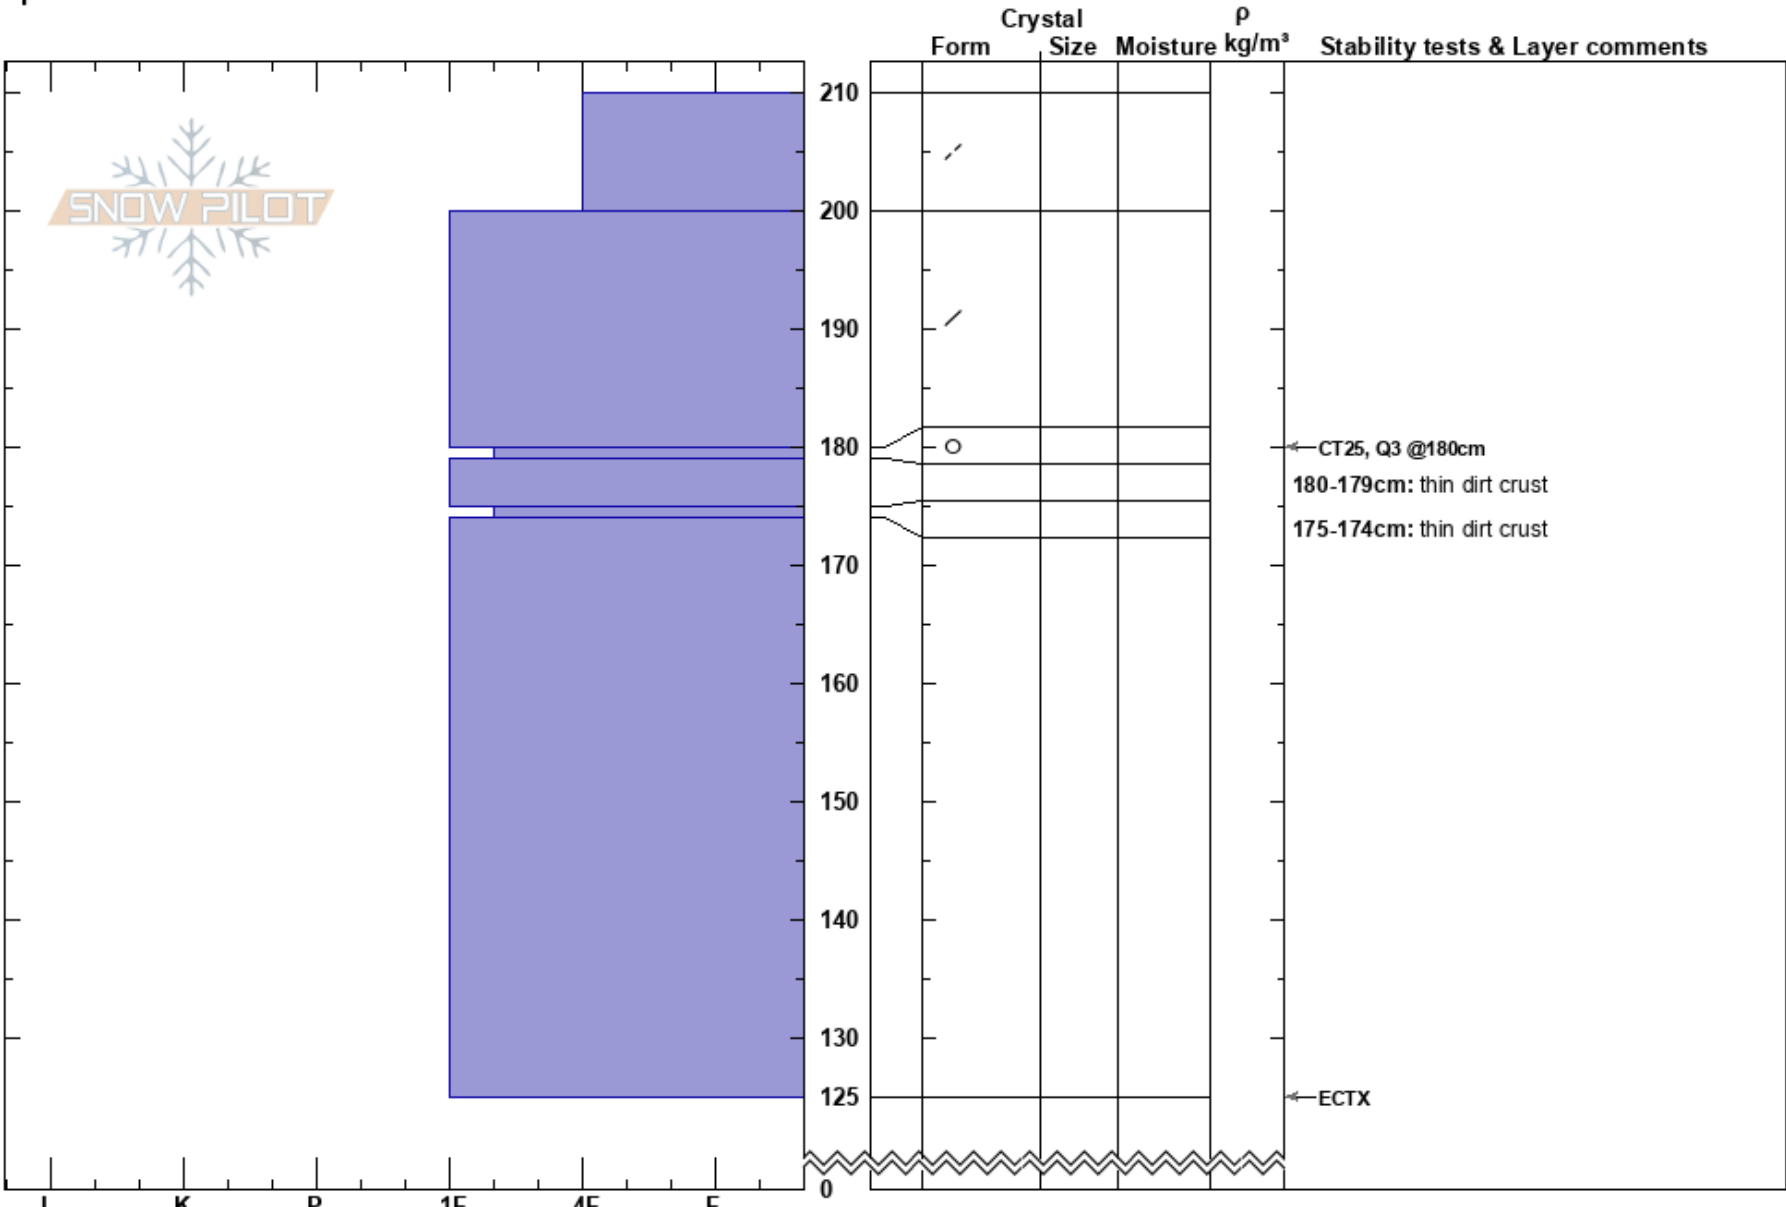

Weber Canyon
 Uinta Range
 UT
Elevation: 10300 ft
Aspect: 30°
Specifics:

Andrew Paradis
 03/16/2024 - 1:30pm
Co-ord: 12T 495030E 4514845N
Slope Angle: 28°
Wind Loading:

Stability:
Air Temperature:
Sky Cover: CLR
Precipitation: NO
Wind: Calm

HS:210
Layer Notes:
 180-179cm: thin dirt crust
 180-179cm: Problematic layer
 175-174cm: thin dirt crust

Notes: I K P 1F 4F F