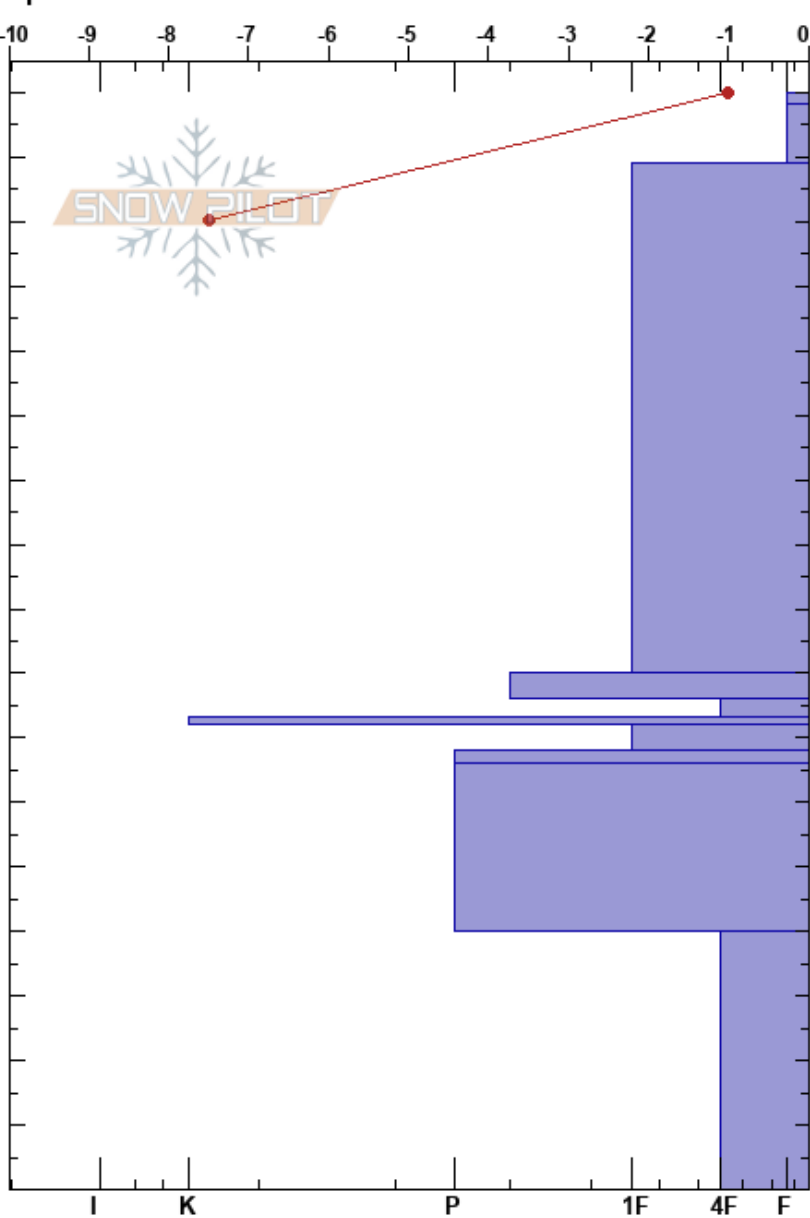

Crystal Amphitheater N
 Bitterroot
 MT
 Elevation: 6310 ft
 Aspect: N
 Specifics:

Payton Schiff
 03/16/2024 - 1:43pm
 Co-ord: 11T 682707W 5169159N
 Slope Angle:
 Wind Loading: no

Stability:
 Air Temperature: 4°C
 Sky Cover: CLR
 Precipitation: NO
 Wind: E Calm

HS:170

Layer Notes:

Elevation (cm)	Crystal		Moisture	ρ kg/m ³	Stability tests & Layer comments
	Form	Size			
170	○		W		
160	/		M		
120	●	0.5-1	D		
80	⊖	1-1.5			
70	■				← PST47/100 (End) @75cm
60	⊖	0.5-1			
50	●				
20	□	1-2			
0					← ECTX