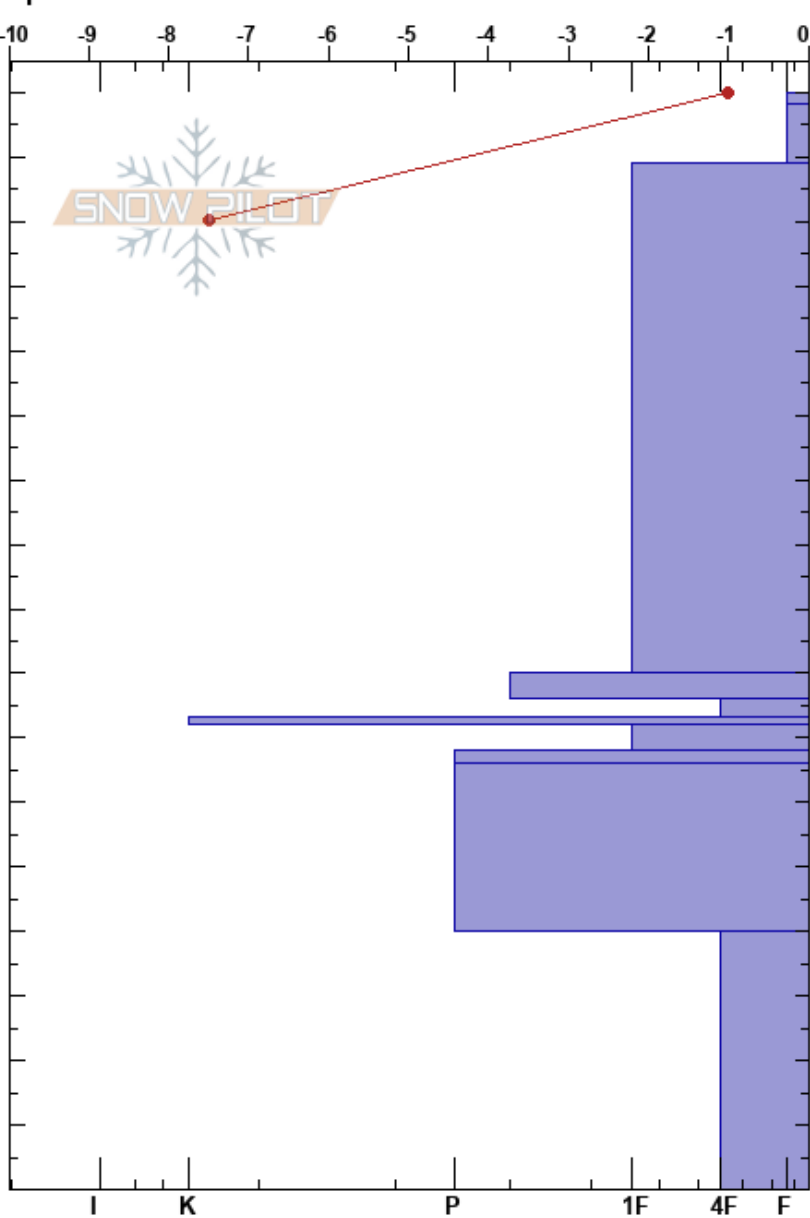

Crystal Amphitheater N
 Bitterroot
 MT
 Elevation: 6310 ft
 Aspect: N
 Specifics:

Payton Schiff
 03/16/2024 - 1:43pm
 Co-ord: 11T 682707W 5169159N
 Slope Angle:
 Wind Loading: no

Stability:
 Air Temperature: 4°C
 Sky Cover: CLR
 Precipitation: NO
 Wind: E Calm

HS:170

Layer Notes:

Elevation (cm)	Crystal		Moisture	ρ kg/m ³	Stability tests & Layer comments
	Form	Size			
170	○		W		
160	/		M		
120	●	0.5-1	D		
80	⊙	1-1.5			
70	■				← PST47/100 (End) @75cm
60	⊙	0.5-1			
50	●				
20	□	1-2			
0					← ECTX