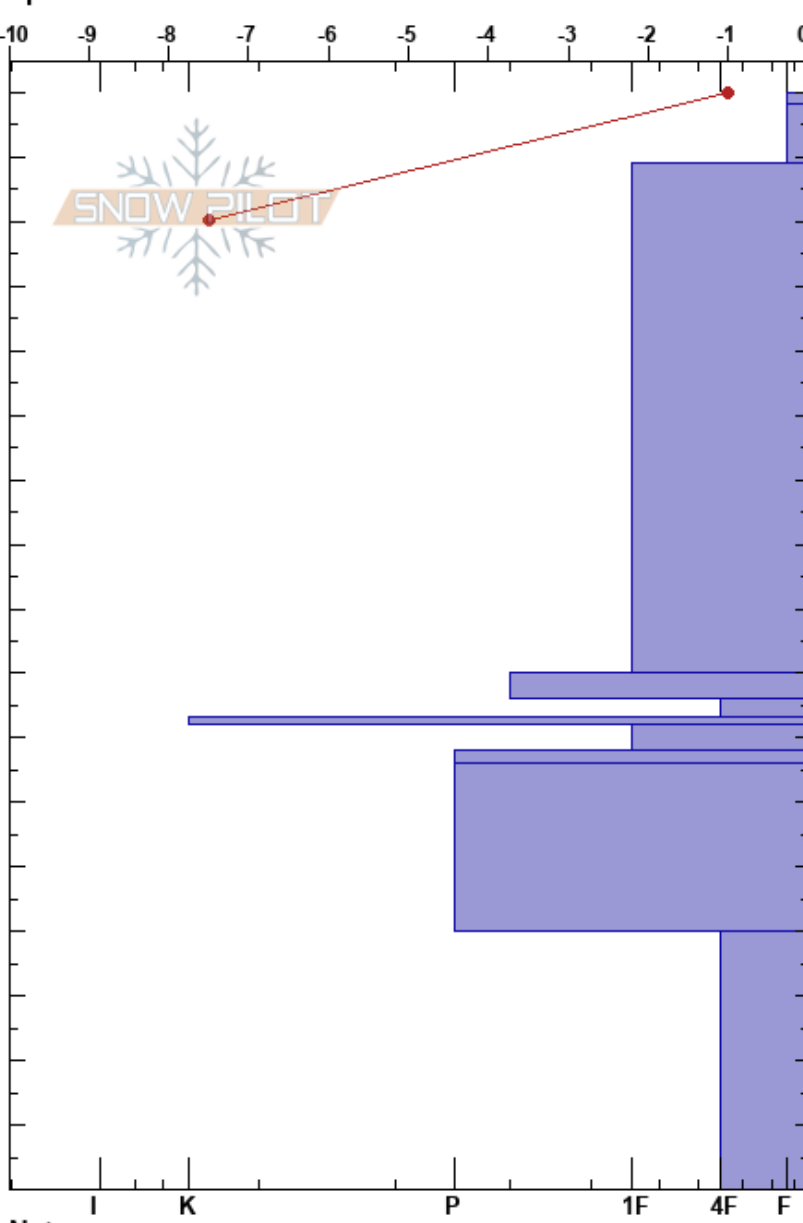

Crystal Amphitheater N  
 Bitterroot  
 MT  
 Elevation: 6310 ft  
 Aspect: N  
 Specifics:

Payton Schiff  
 03/16/2024 - 1:43pm  
 Co-ord: 11T 682707W 5169159N  
 Slope Angle:  
 Wind Loading: no

Stability:  
 Air Temperature: 4°C  
 Sky Cover: CLR  
 Precipitation: NO  
 Wind: E Calm

HS:170

Layer Notes:

Elevation (cm)	Crystal		Moisture	$\rho$ kg/m <sup>3</sup>	Stability tests & Layer comments
	Form	Size			
170	○		W		
160	/		M		
120	●	0.5-1	D		
80	⊖	1-1.5			
70	■				← PST47/100 (End) @75cm
60	⊖	0.5-1			
50	●				
20	□	1-2			
0					← ECTX