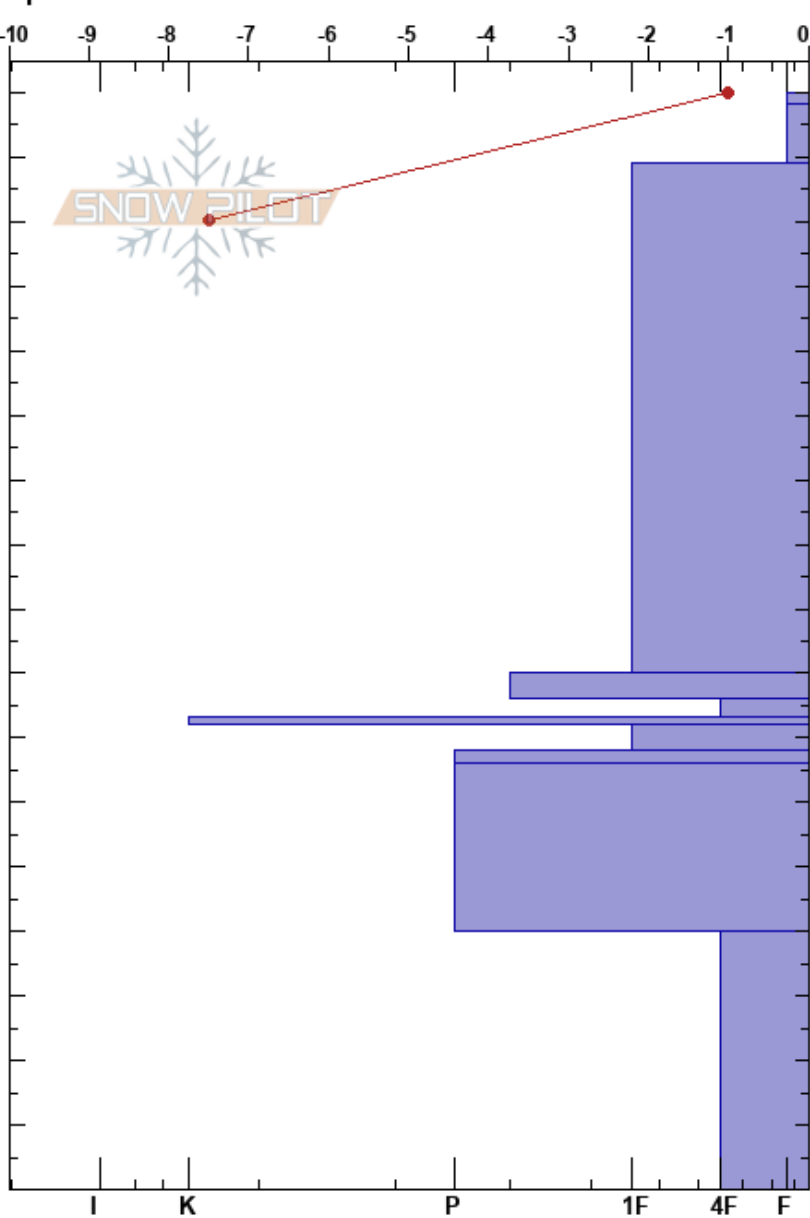

Crystal Amphitheater N
 Bitterroot
 MT
 Elevation: 6310 ft
 Aspect: N
 Specifics:

Payton Schiff
 03/16/2024 - 1:43pm
 Co-ord: 11T 682707W 5169159N
 Slope Angle:
 Wind Loading: no

Stability:
 Air Temperature: 4°C
 Sky Cover: CLR
 Precipitation: NO
 Wind: E Calm

HS:170 Layer Notes:

Elevation (m)	Crystal		ρ kg/m ³	Stability tests & Layer comments
	Form	Size		
170	○		W	
165	/		M	
125	●	0.5-1	D	
85	⊙			
80	⊖	1-1.5		
75	■			← PST47/100 (End) @75cm
70	⊖	0.5-1		
65	⊙			
50	●			
20	□	1-2		
0				← ECTX