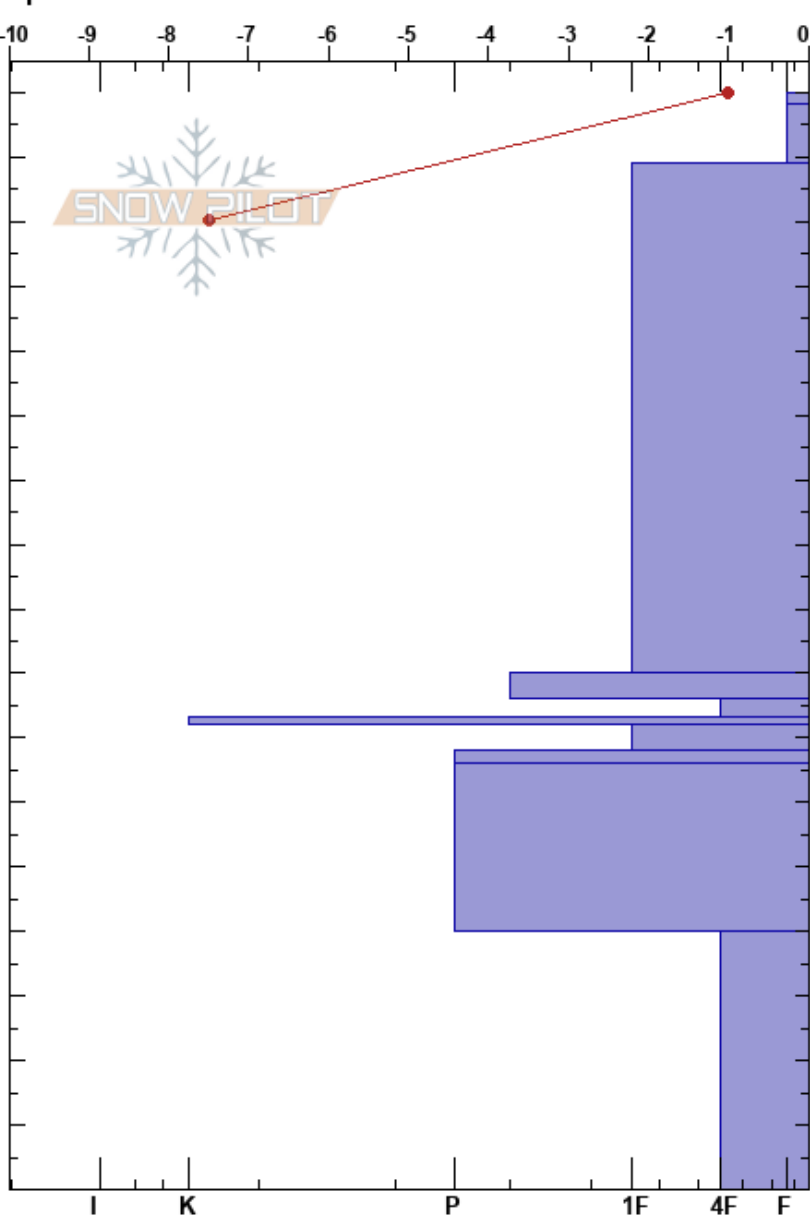

Crystal Amphitheater N
 Bitterroot
 MT
 Elevation: 6310 ft
 Aspect: N
 Specifics:

Payton Schiff
 03/16/2024 - 1:43pm
 Co-ord: 11T 682707W 5169159N
 Slope Angle:
 Wind Loading: no

Stability:
 Air Temperature: 4°C
 Sky Cover: CLR
 Precipitation: NO
 Wind: E Calm

HS:170 Layer Notes:

Elevation (cm)	Crystal		ρ kg/m ³	Stability tests & Layer comments
	Form	Size		
170	○		W	
160	/		M	
120	●	0.5-1	D	
80	⊙			
80	⊖	1-1.5		
70	■			← PST47/100 (End) @75cm
70	⊖	0.5-1		
60	⊙			
50	●			
20	□	1-2		
0				← ECTX