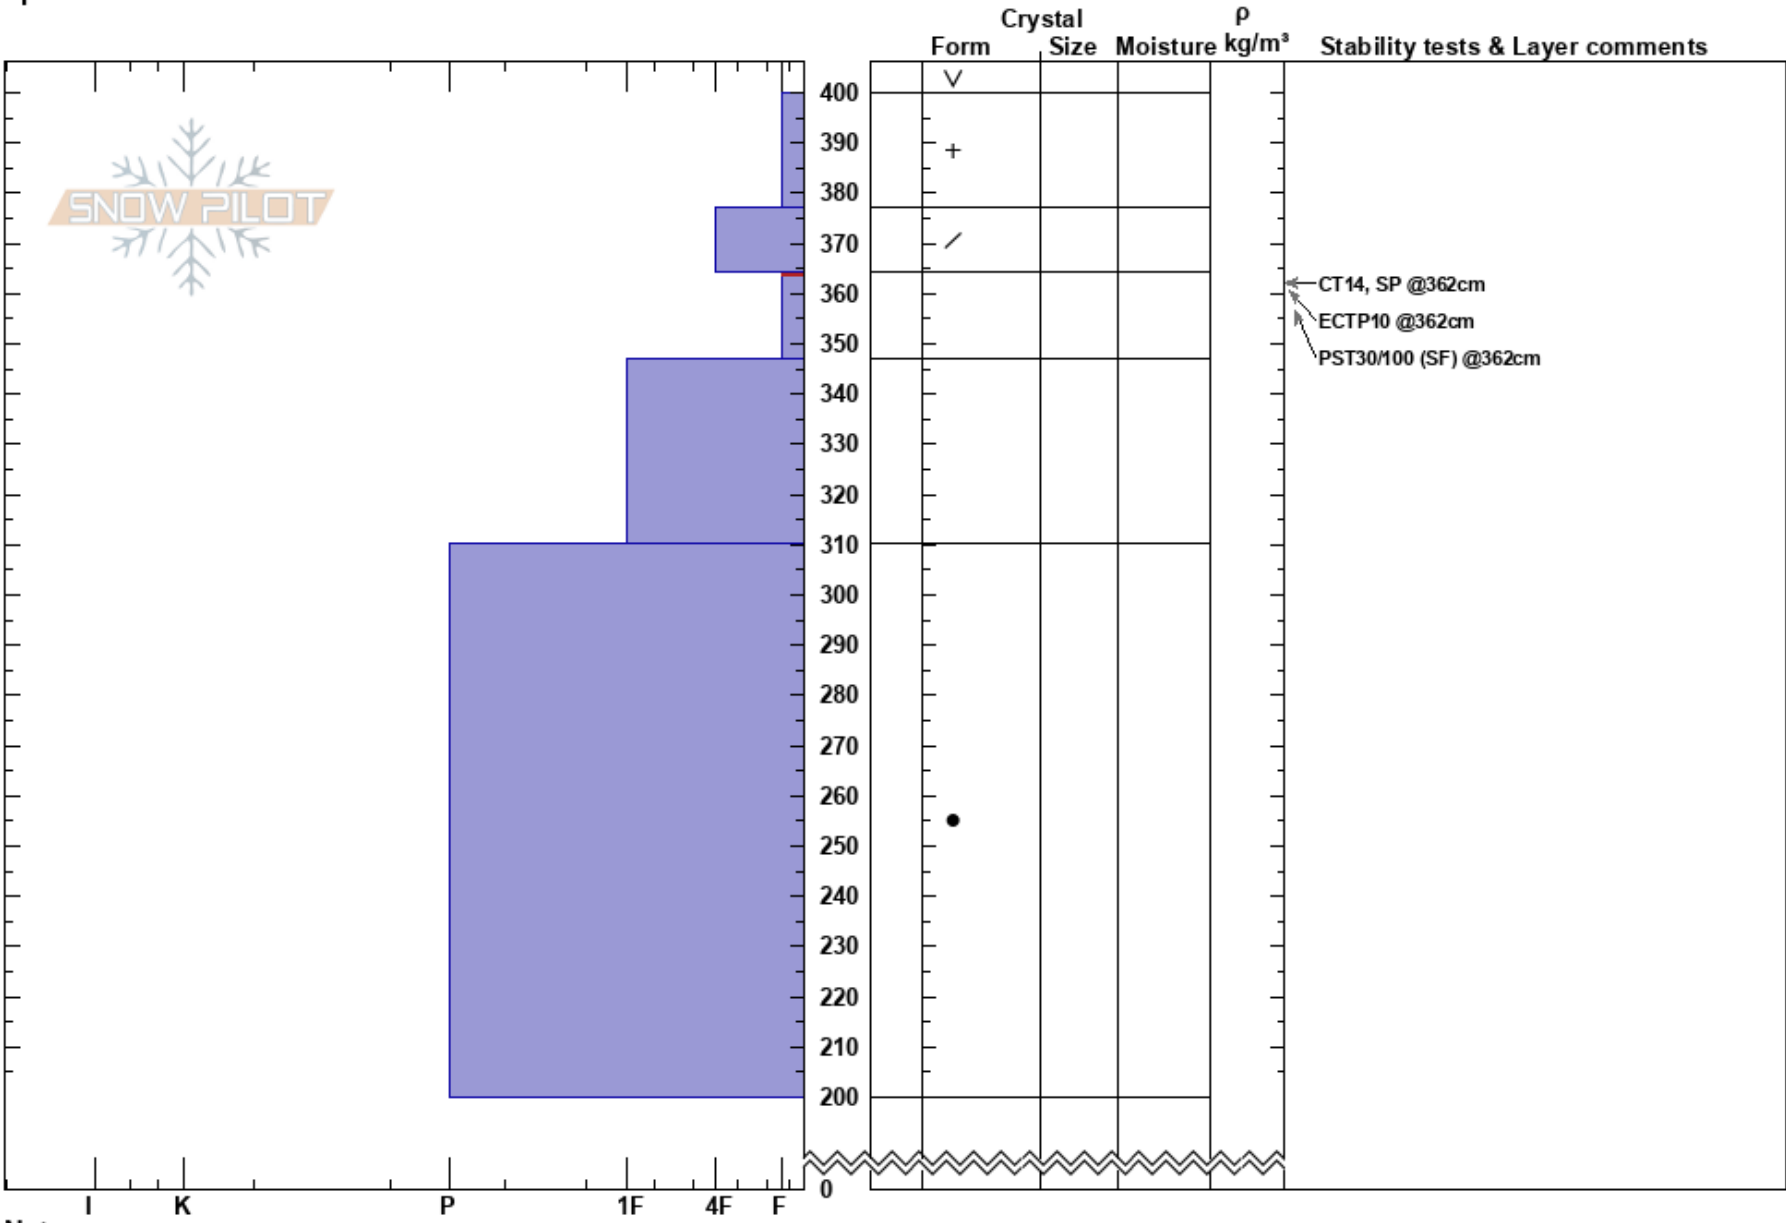

NE Guinn Mountain
 Front Range
 CO
 Elevation: 11000 ft
 Aspect: NE
 Specifics:

Ian Fowler
 03/16/2024 - 12:00pm
 Co-ord: 13S 445013W 4421332N
 Slope Angle:
 Wind Loading:

Stability:
 Air Temperature:
 Sky Cover:
 Precipitation:
 Wind:

HS:400
 PF:70 364-347cm:Problematic layer
 PS:20

Notes: