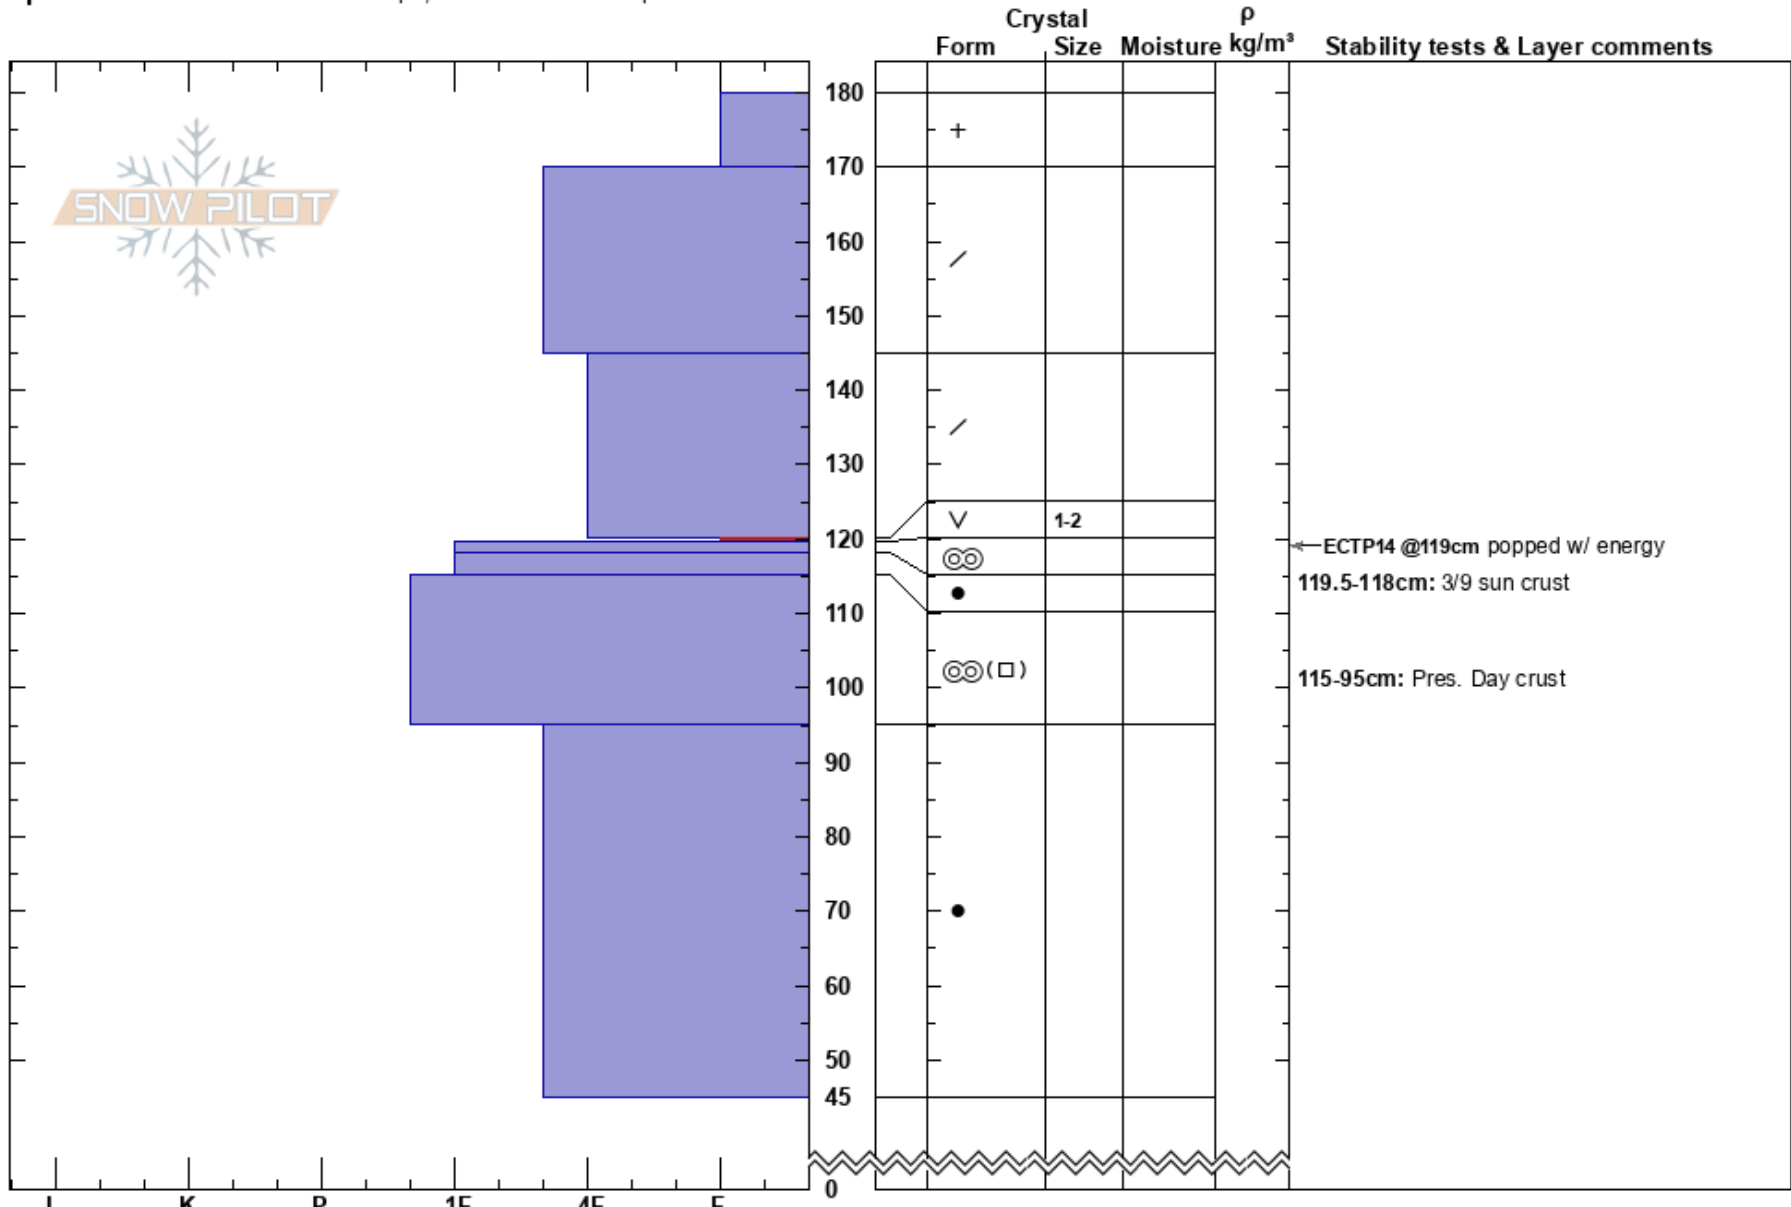

Seattle Ridge Uptrack  
 Kenai Mountains  
 AK  
 Elevation: 1830 ft  
 Aspect: 130°  
 Specifics: Snowmobile tracks on slope; We snowmobiled slope

Andrew Schauer  
 03/16/2024 - 11:00am  
 Co-ord: 60.81417N, -149.19111W  
 Slope Angle: 20°  
 Wind Loading: previous

Stability: Poor  
 Air Temperature:  
 Sky Cover: X  
 Precipitation: S-1  
 Wind: NE Moderate

HS:180  
 PF:65  
 Layer Notes:  
 120-119.5cm: Problematic layer  
 119.5-118cm: 3/9 sun crust  
 115-95cm: Pres. Day crust