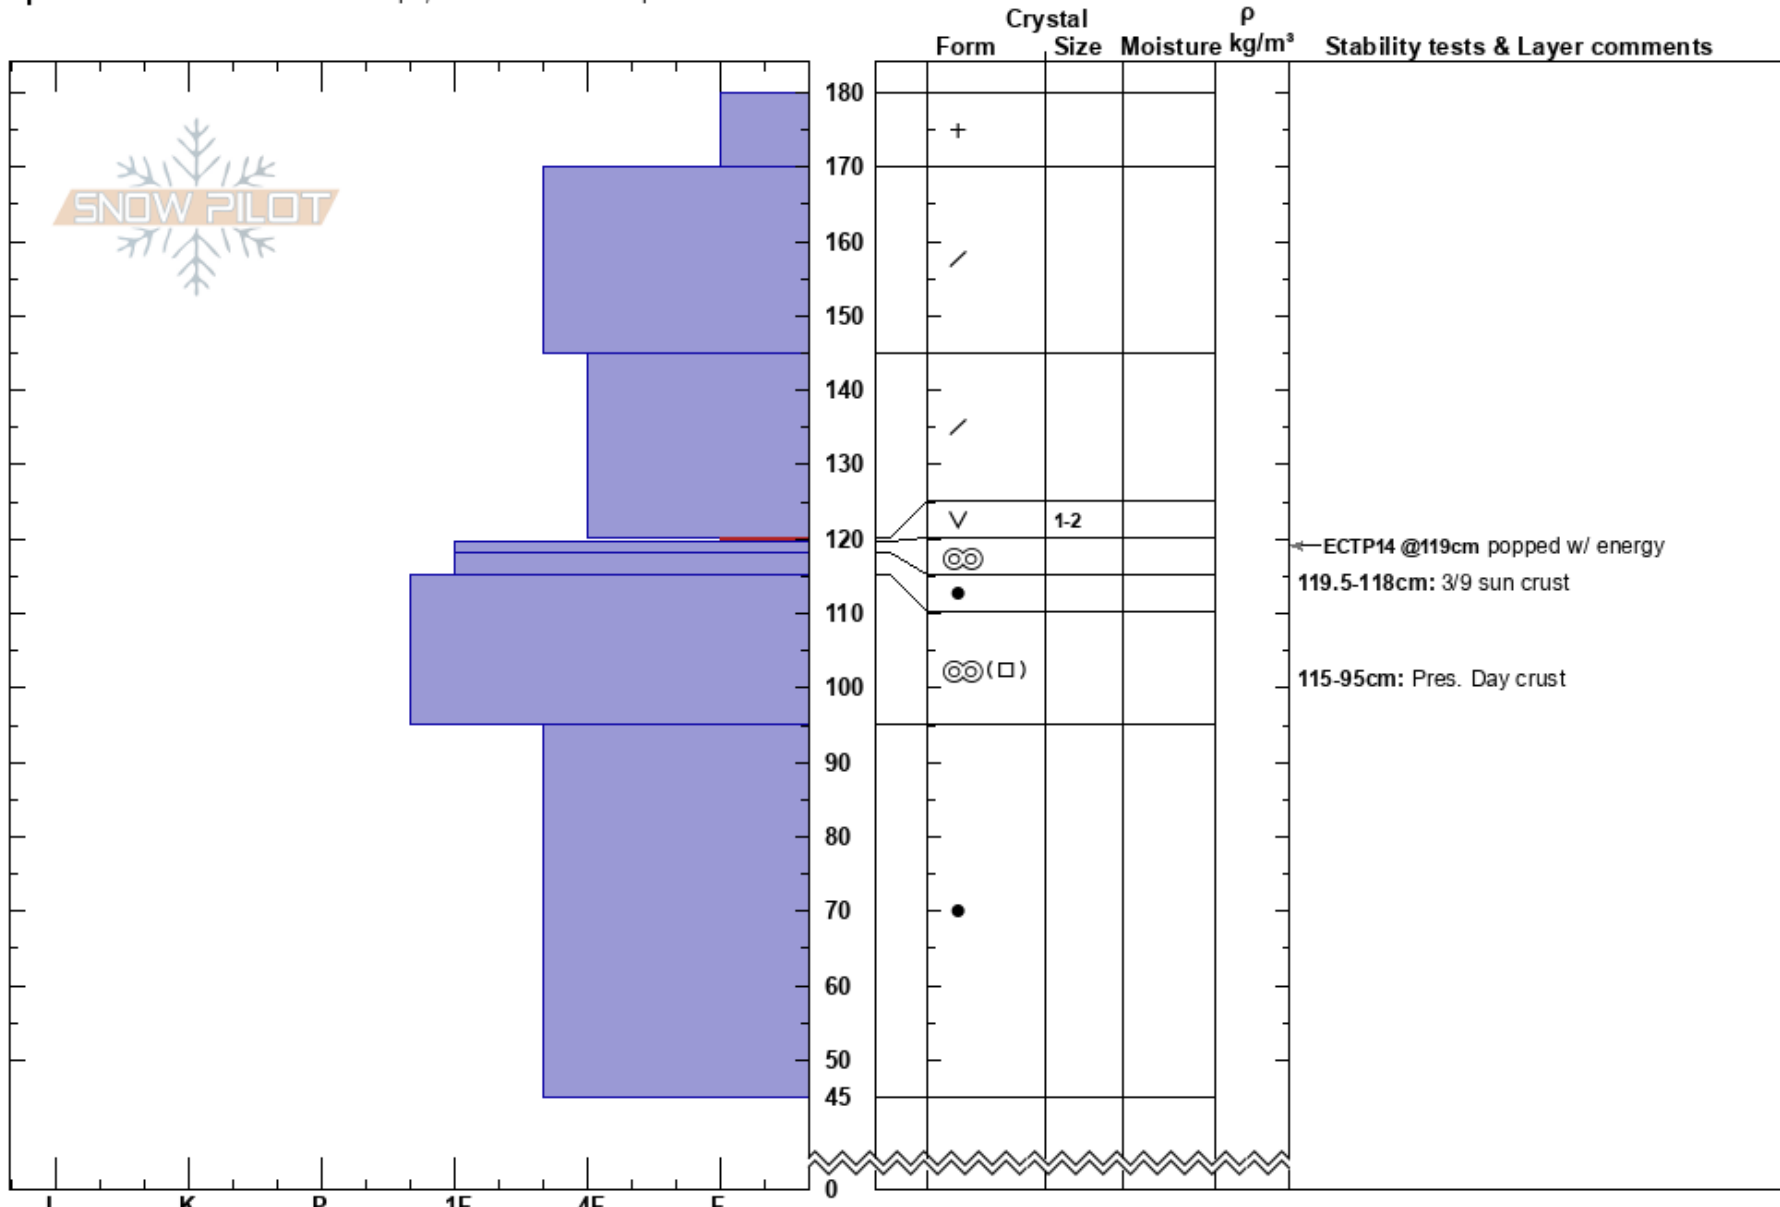

Seattle Ridge Uptrack
 Kenai Mountains
 AK
 Elevation: 1830 ft
 Aspect: 130°
 Specifics: Snowmobile tracks on slope; We snowmobiled slope

Andrew Schauer
 03/16/2024 - 11:00am
 Co-ord: 60.81417N, -149.19111W
 Slope Angle: 20°
 Wind Loading: previous

Stability: Poor
 Air Temperature:
 Sky Cover: X
 Precipitation: S-1
 Wind: NE Moderate

HS:180
 PF:65
 Layer Notes:
 120-119.5cm: Problematic layer
 119.5-118cm: 3/9 sun crust
 115-95cm: Pres. Day crust