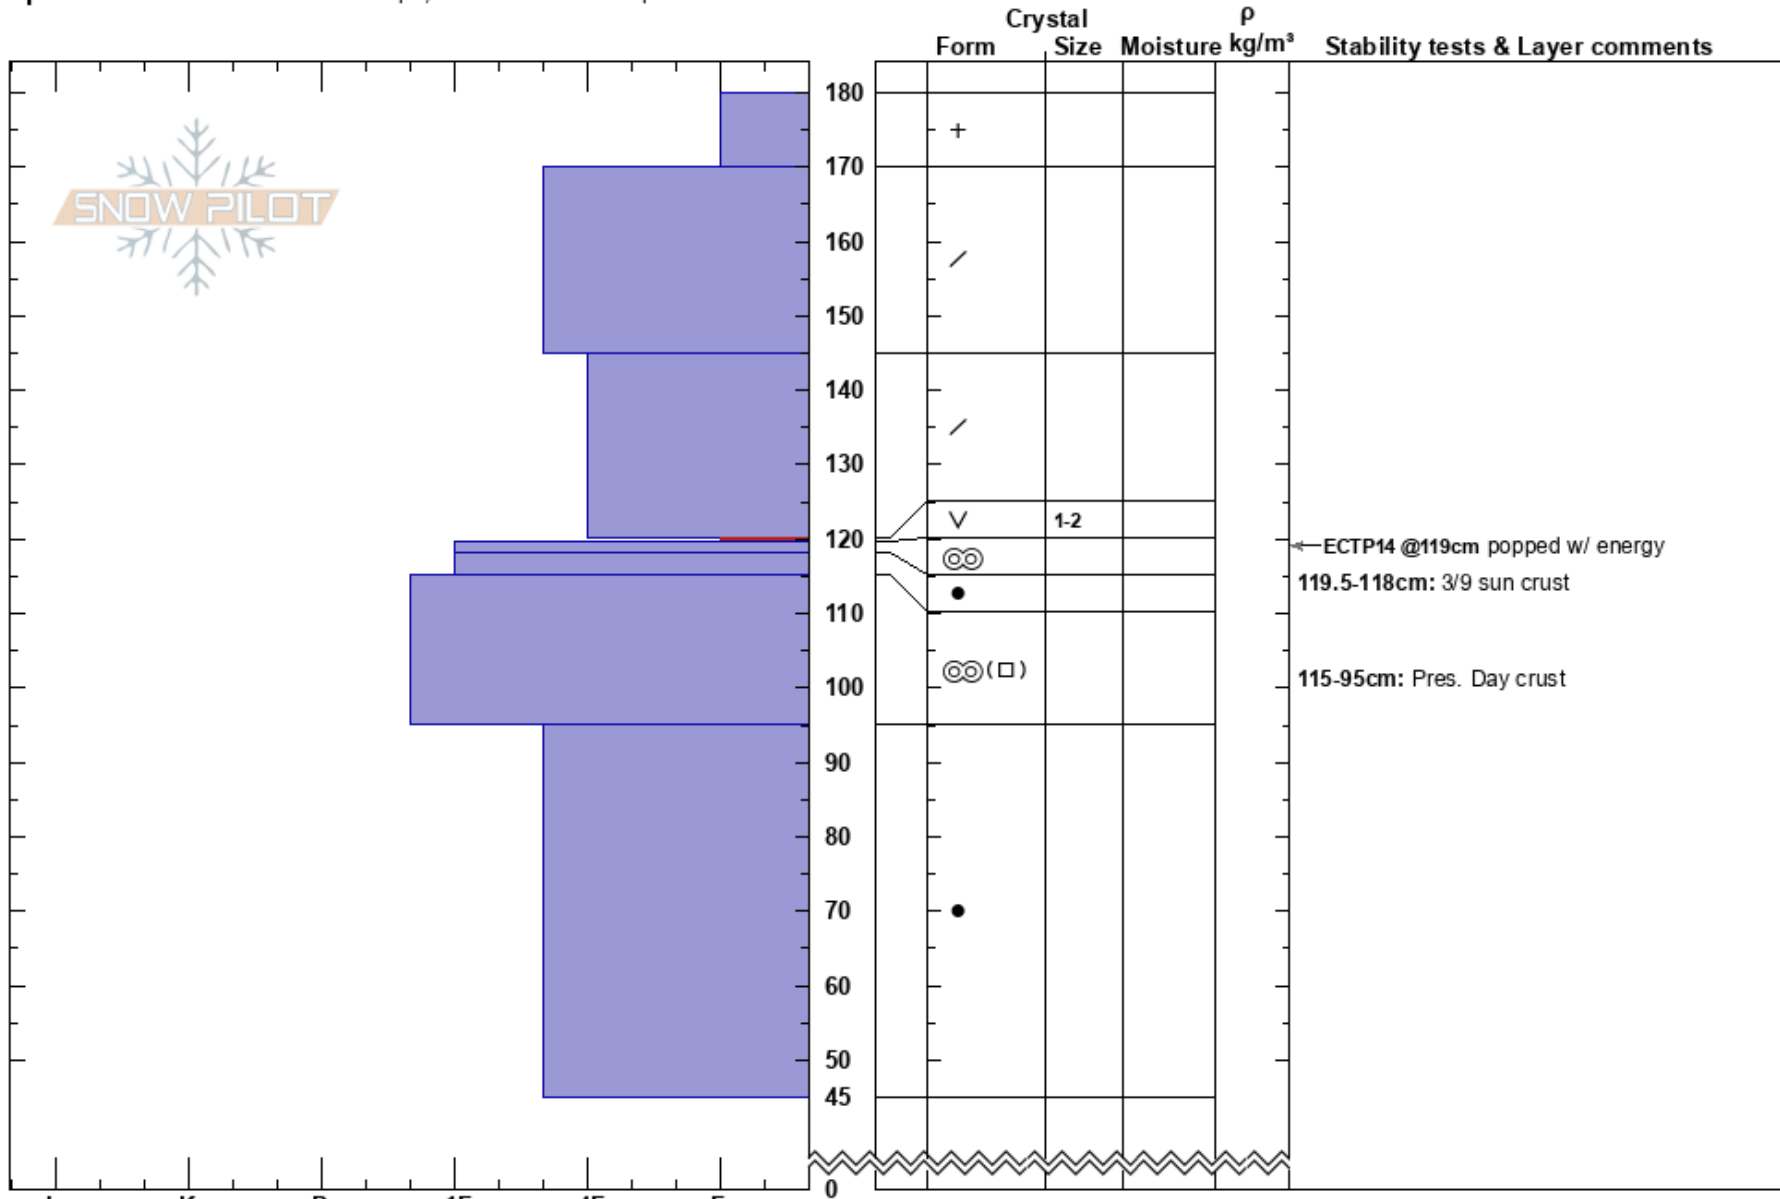

Seattle Ridge Uptrack
 Kenai Mountains
 AK
 Elevation: 1830 ft
 Aspect: 130°
 Specifics: Snowmobile tracks on slope; We snowmobiled slope

Andrew Schauer
 03/16/2024 - 11:00am
 Co-ord: 60.81417N, -149.19111W
 Slope Angle: 20°
 Wind Loading: previous

Stability: Poor
 Air Temperature:
 Sky Cover: X
 Precipitation: S-1
 Wind: NE Moderate

HS:180
 PF:65
 Layer Notes:
 120-119.5cm: Problematic layer
 119.5-118cm: 3/9 sun crust
 115-95cm: Pres. Day crust