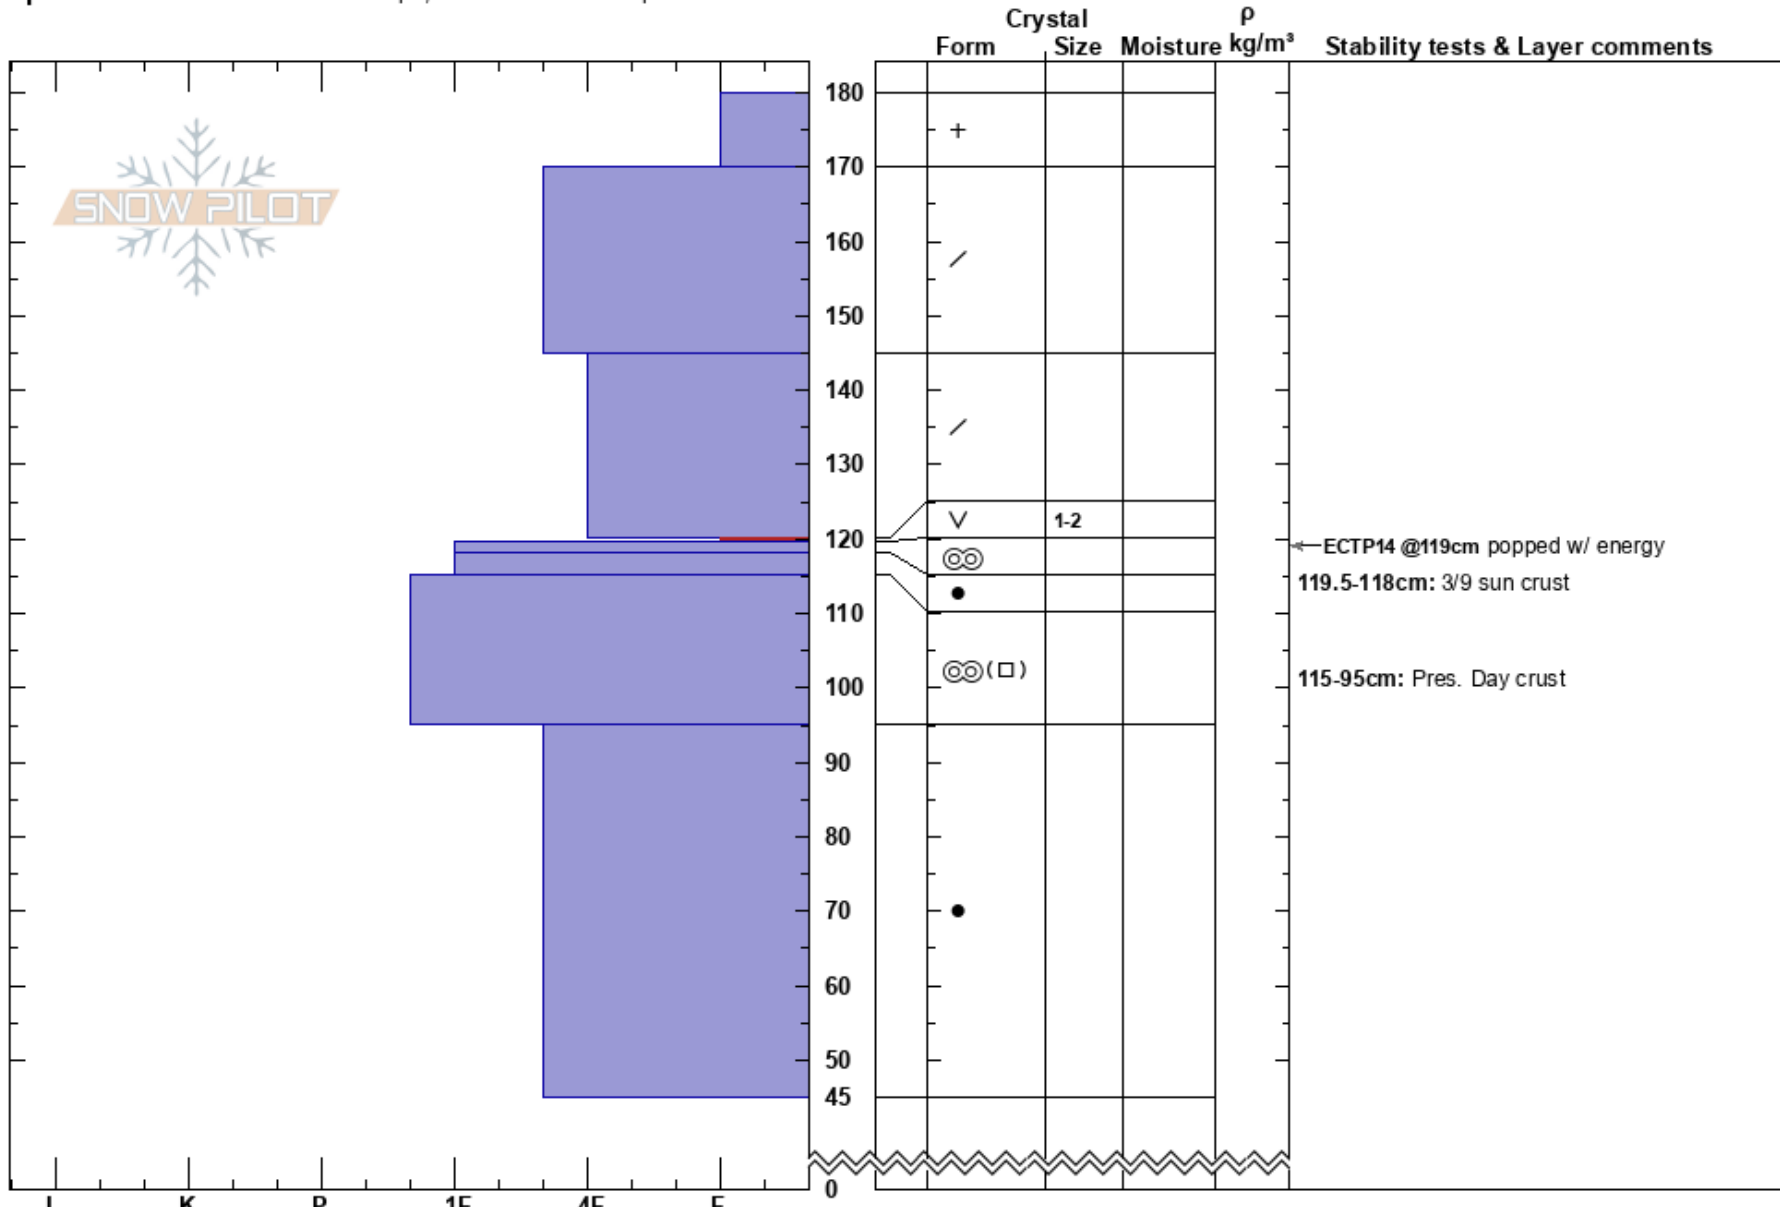

Seattle Ridge Uptrack  
 Kenai Mountains  
 AK  
 Elevation: 1830 ft  
 Aspect: 130°  
 Specifics: Snowmobile tracks on slope; We snowmobiled slope

Andrew Schauer  
 03/16/2024 - 11:00am  
 Co-ord: 60.81417N, -149.19111W  
 Slope Angle: 20°  
 Wind Loading: previous

Stability: Poor  
 Air Temperature:  
 Sky Cover: X  
 Precipitation: S-1  
 Wind: NE Moderate

HS:180  
 PF:65  
 Layer Notes:  
 120-119.5cm: Problematic layer  
 119.5-118cm: 3/9 sun crust  
 115-95cm: Pres. Day crust