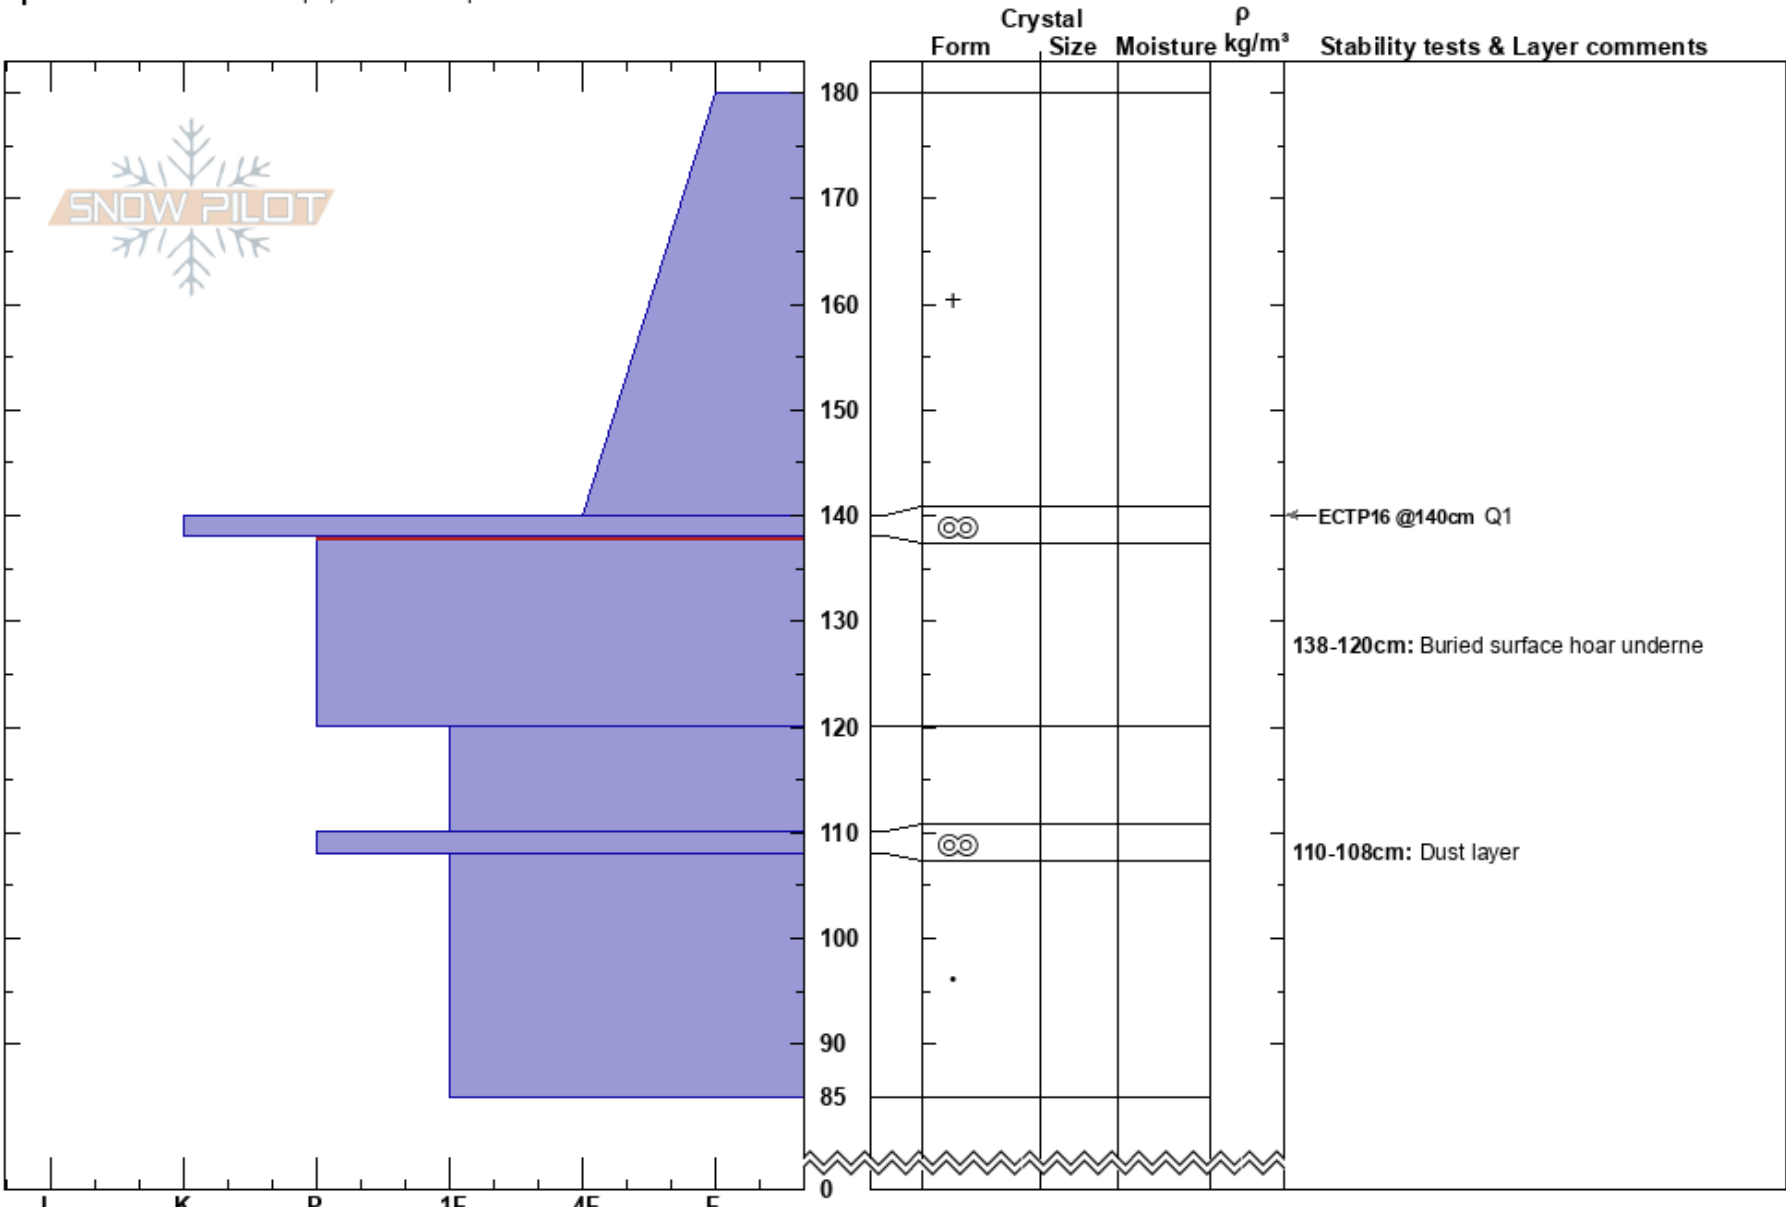

King Solomon N should Jaime Odin  
 Silverton 03/16/2024 - 4:00pm  
 CO Co-ord: 37.81778N, -107.60361W  
 Elevation: 11800 ft Slope Angle: 10°  
 Aspect: N Wind Loading:  
 Specifics: Ski tracks on slope; We skied slope

Stability: HS:180  
 Air Temperature: PF:40 138-120cm: Buried surface hoar underne  
 Sky Cover: FEW PS: 20 138-120cm: Problematic layer  
 Precipitation: S-1 110-108cm: Dust layer  
 Wind: Calm

Notes: