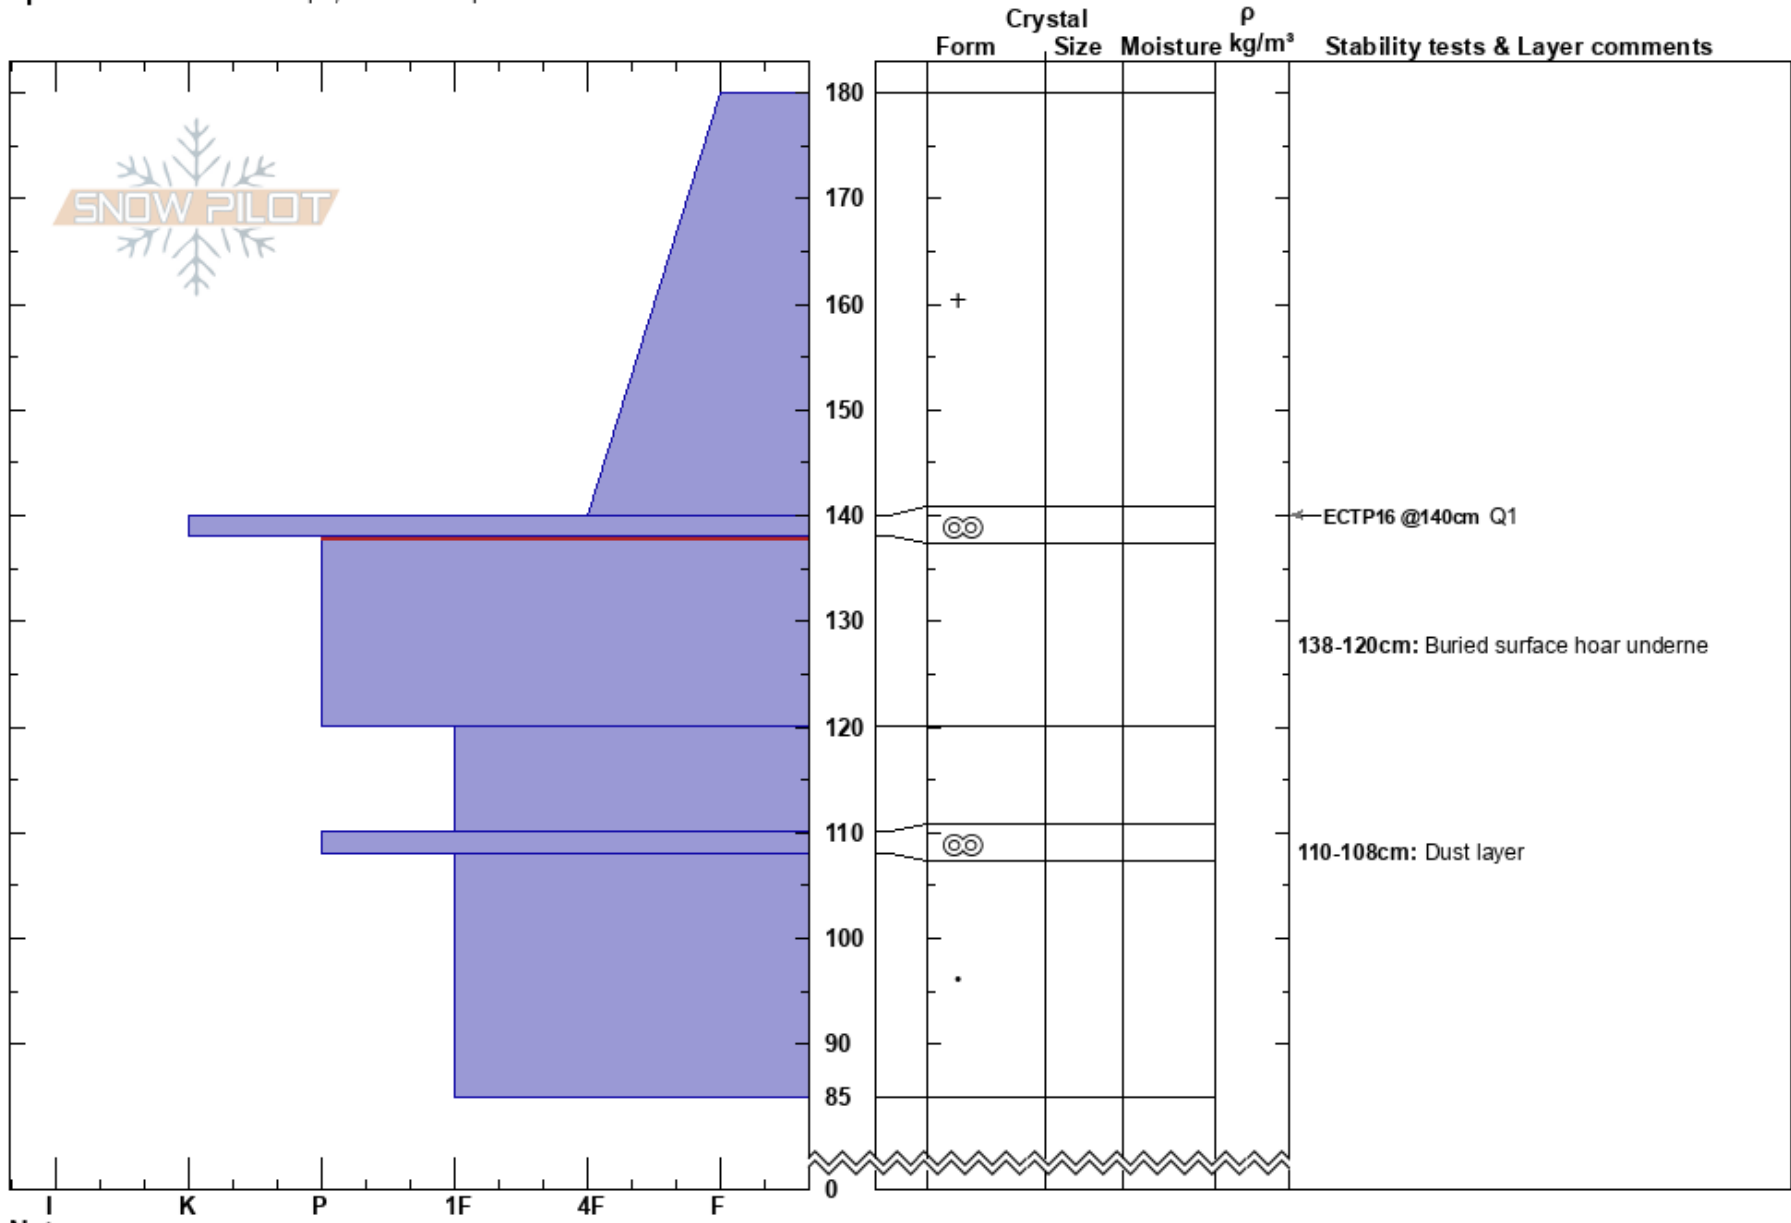

King Solomon N should Jaime Odin
 Silverton 03/16/2024 - 4:00pm
 CO Co-ord: 37.81778N, -107.60361W
Elevation: 11800 ft
Aspect: N
Slope Angle: 10°
Wind Loading:
Specifics: Ski tracks on slope; We skied slope

Stability:
Air Temperature: HS:180
Sky Cover: FEW PF:40 138-120cm: Buried surface hoar underne
Precipitation: S-1 PS:20 138-120cm: Problematic layer
Wind: Calm 110-108cm: Dust layer

Notes: