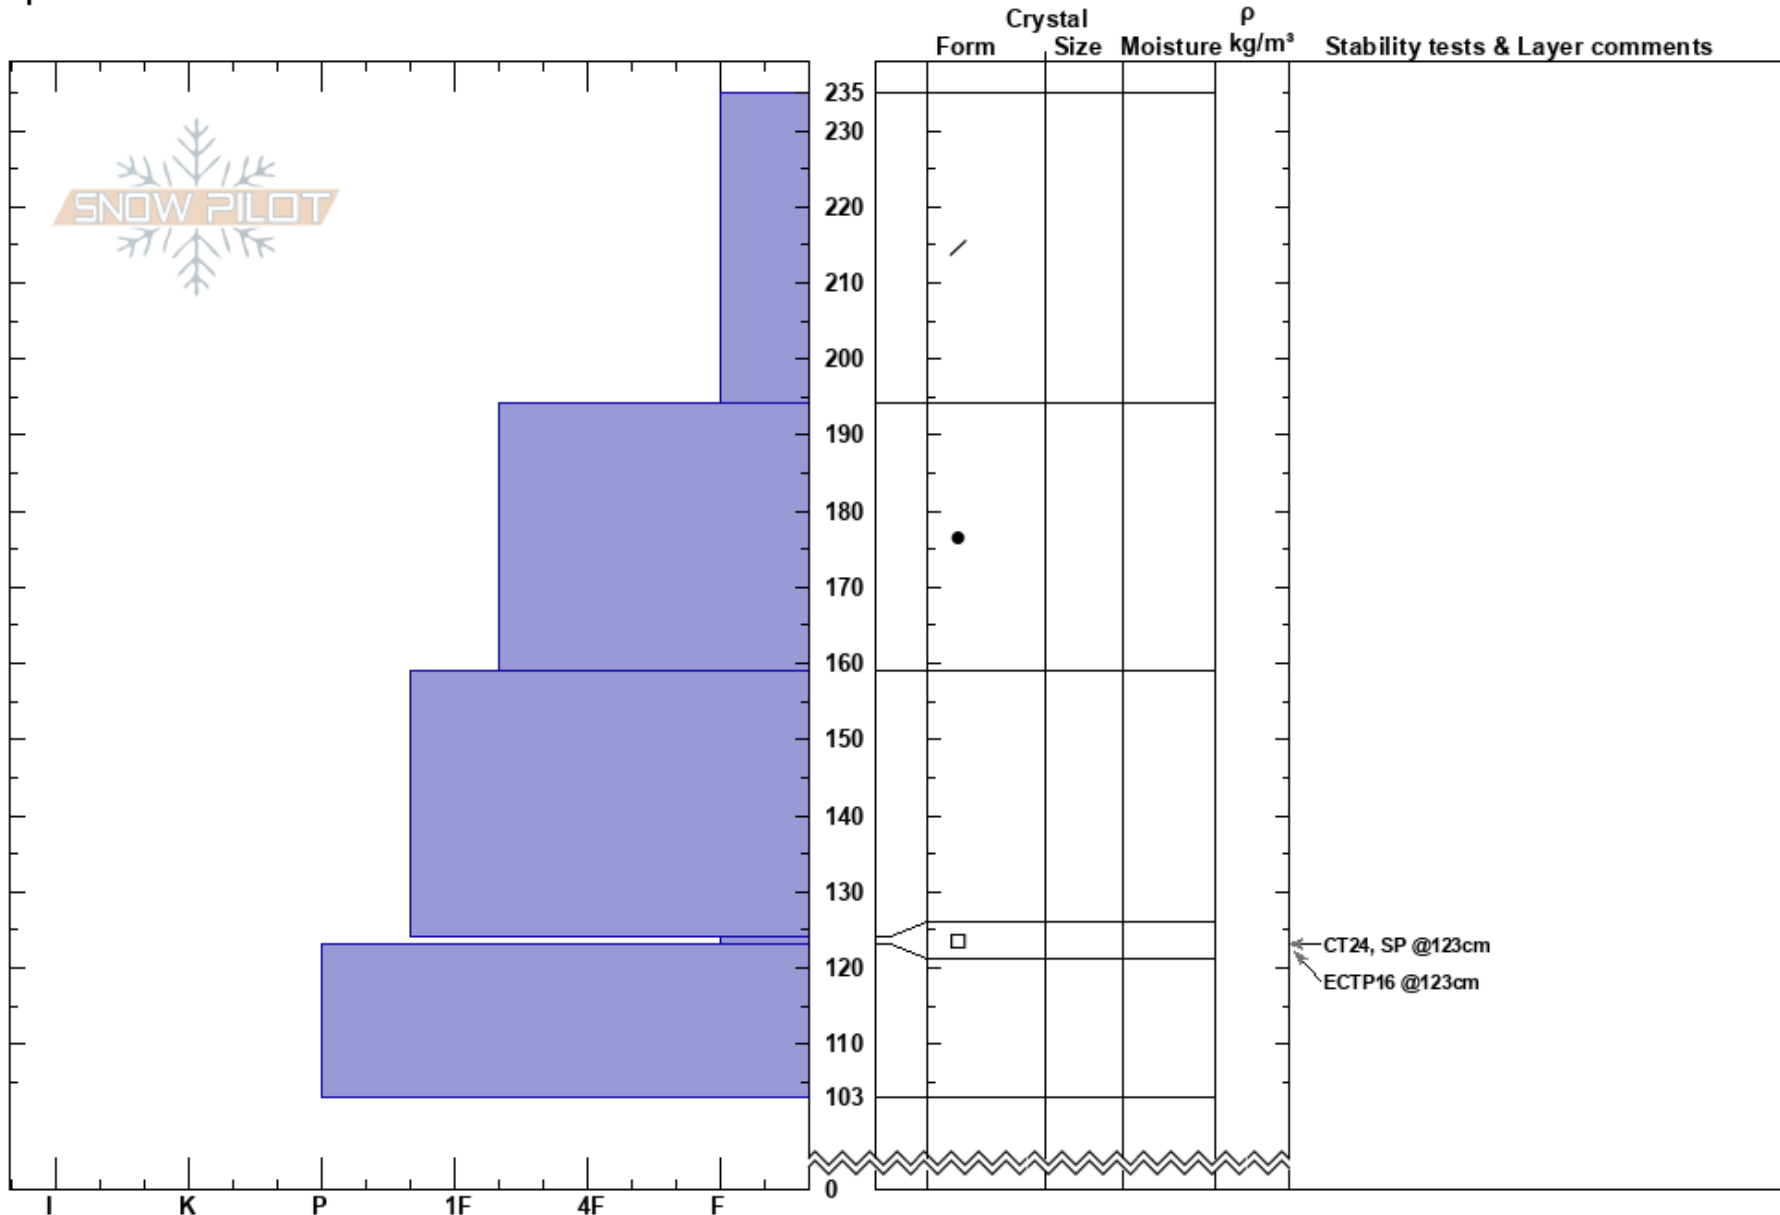

Harvey Hound
Rockies
BC
Elevation: 2200 m
Aspect: 0°
Specifics:

Jesse Bouliane
16/03/2024 - 10:00
Co-ord: 52.25756N, -118.28083W
Slope Angle: 27°
Wind Loading:

Stability: **HS:235**
Air Temperature: 0.4°C
Sky Cover: CLR
Precipitation: NO
Wind: **Layer Notes:**
123-103cm: Problematic layer