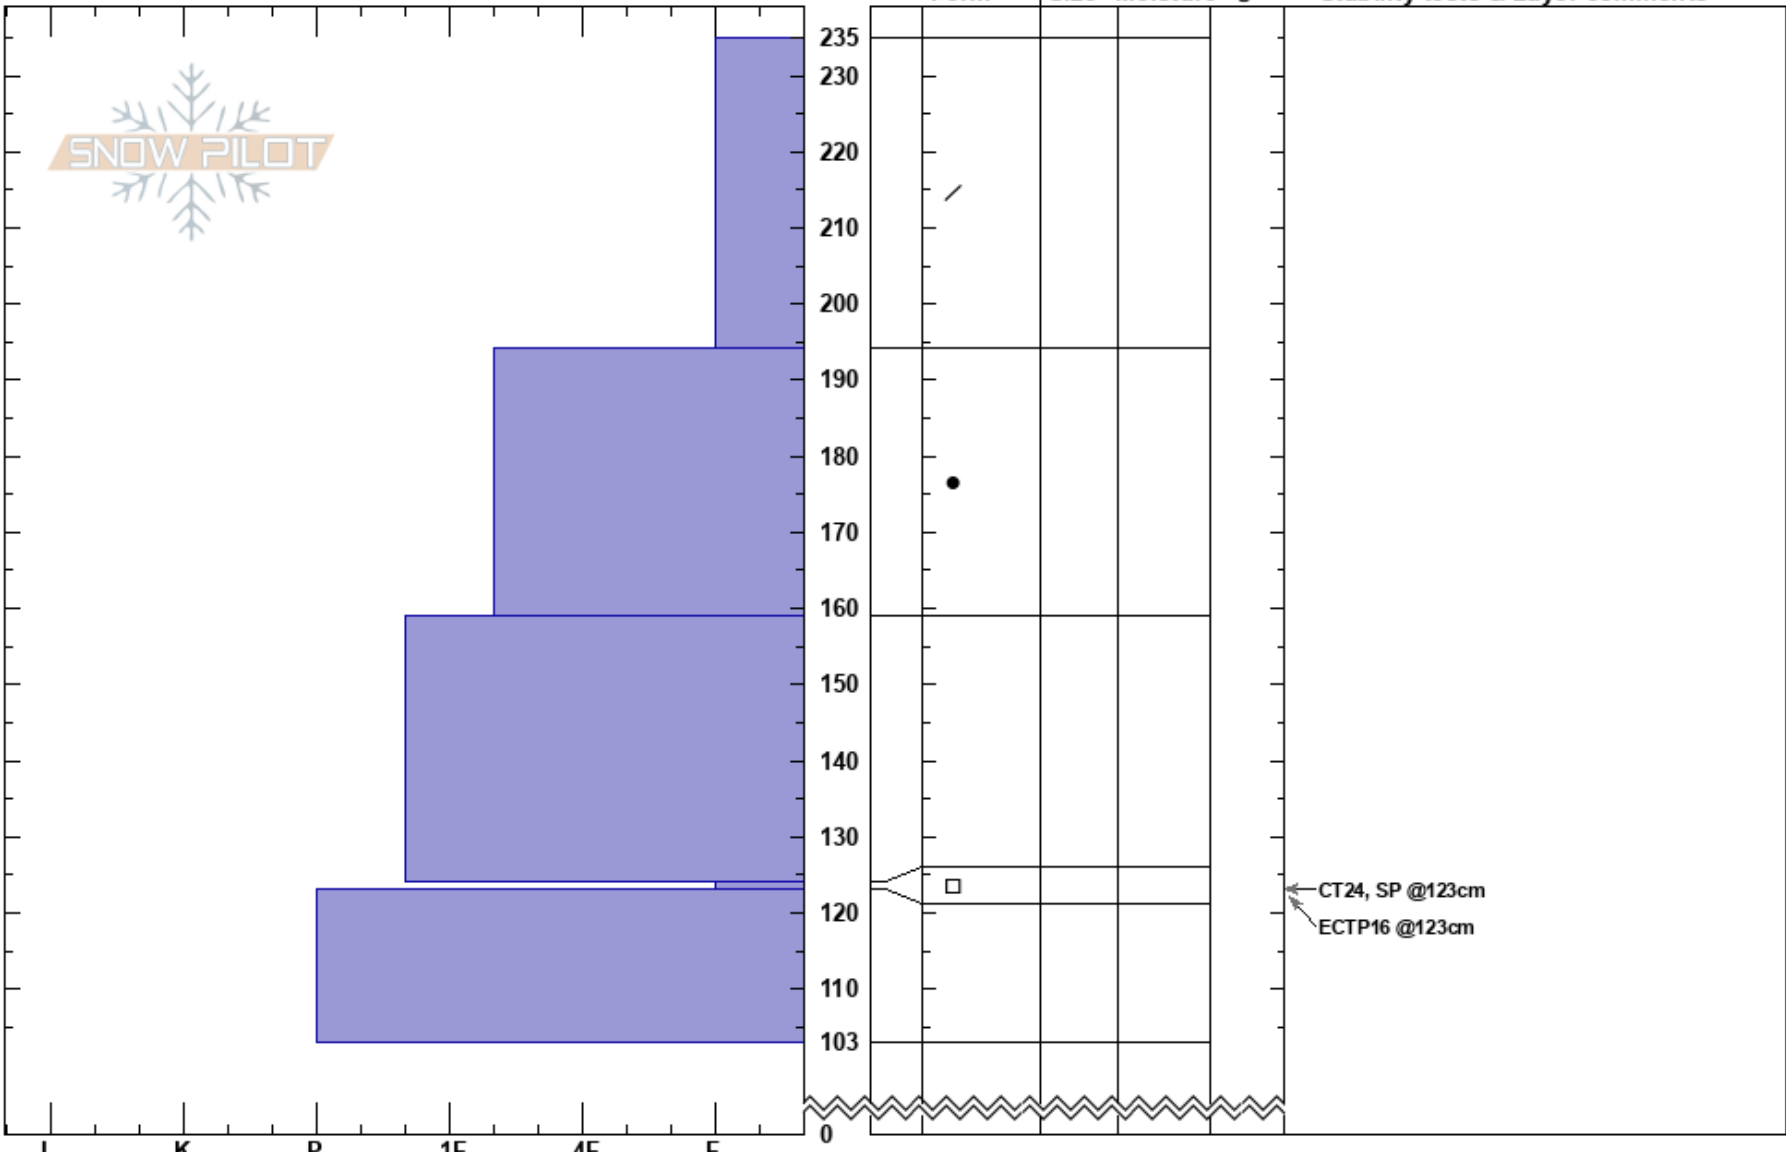

Harvey Hound
Rockies
BC
Elevation: 2200 m
Aspect: 0°
Specifics:

Jesse Bouliane
16/03/2024 - 10:00
Co-ord: 52.25756N, -118.28083W
Slope Angle: 27°
Wind Loading:

Stability: **HS:235**
Air Temperature: 0.4°C
Sky Cover: CLR
Precipitation: NO
Wind:
123-103cm: Problematic layer