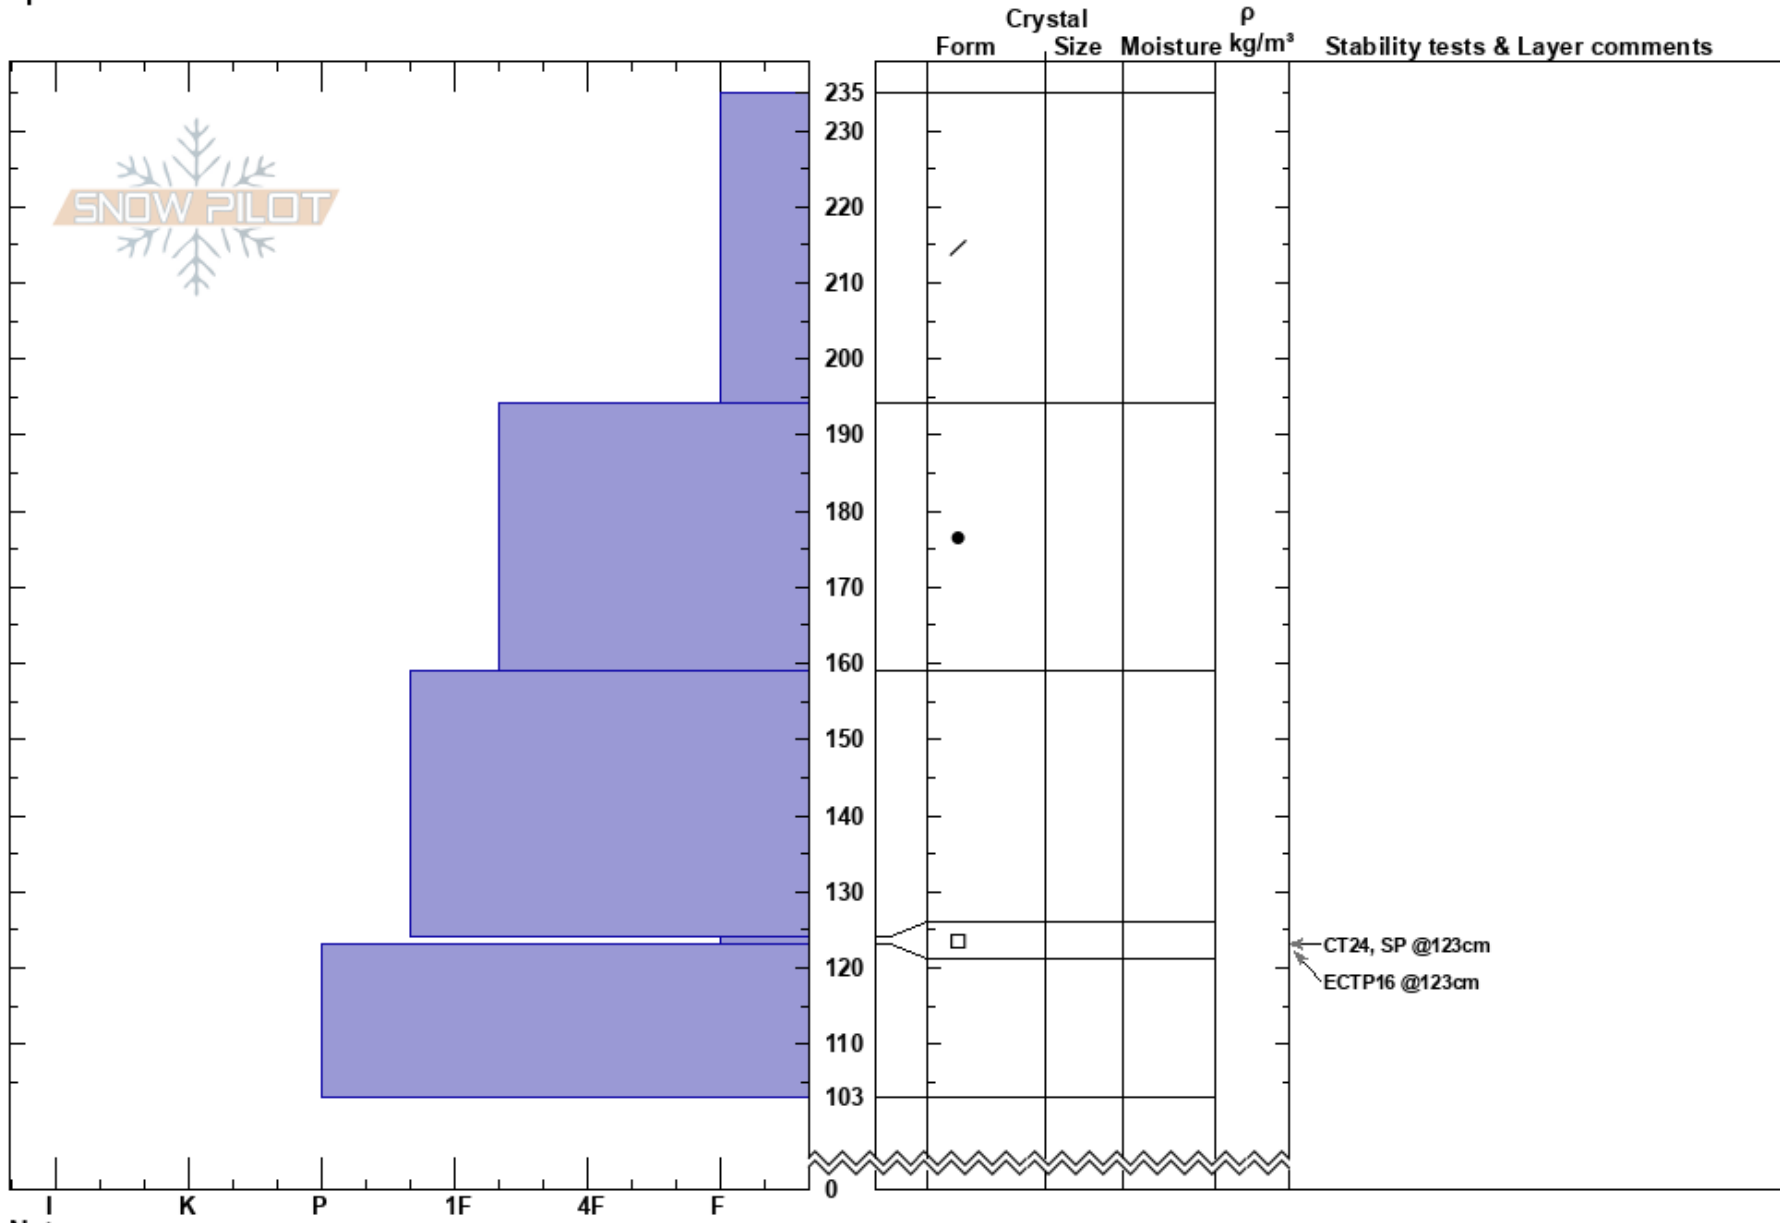

Harvey Hound
Rockies
BC
Elevation: 2200 m
Aspect: 0°
Specifics:

Jesse Bouliane
16/03/2024 - 10:00
Co-ord: 52.25756N, -118.28083W
Slope Angle: 27°
Wind Loading:

Stability: **HS:235**
Air Temperature: 0.4°C
Sky Cover: CLR
Precipitation: NO
Wind:
123-103cm: Problematic layer