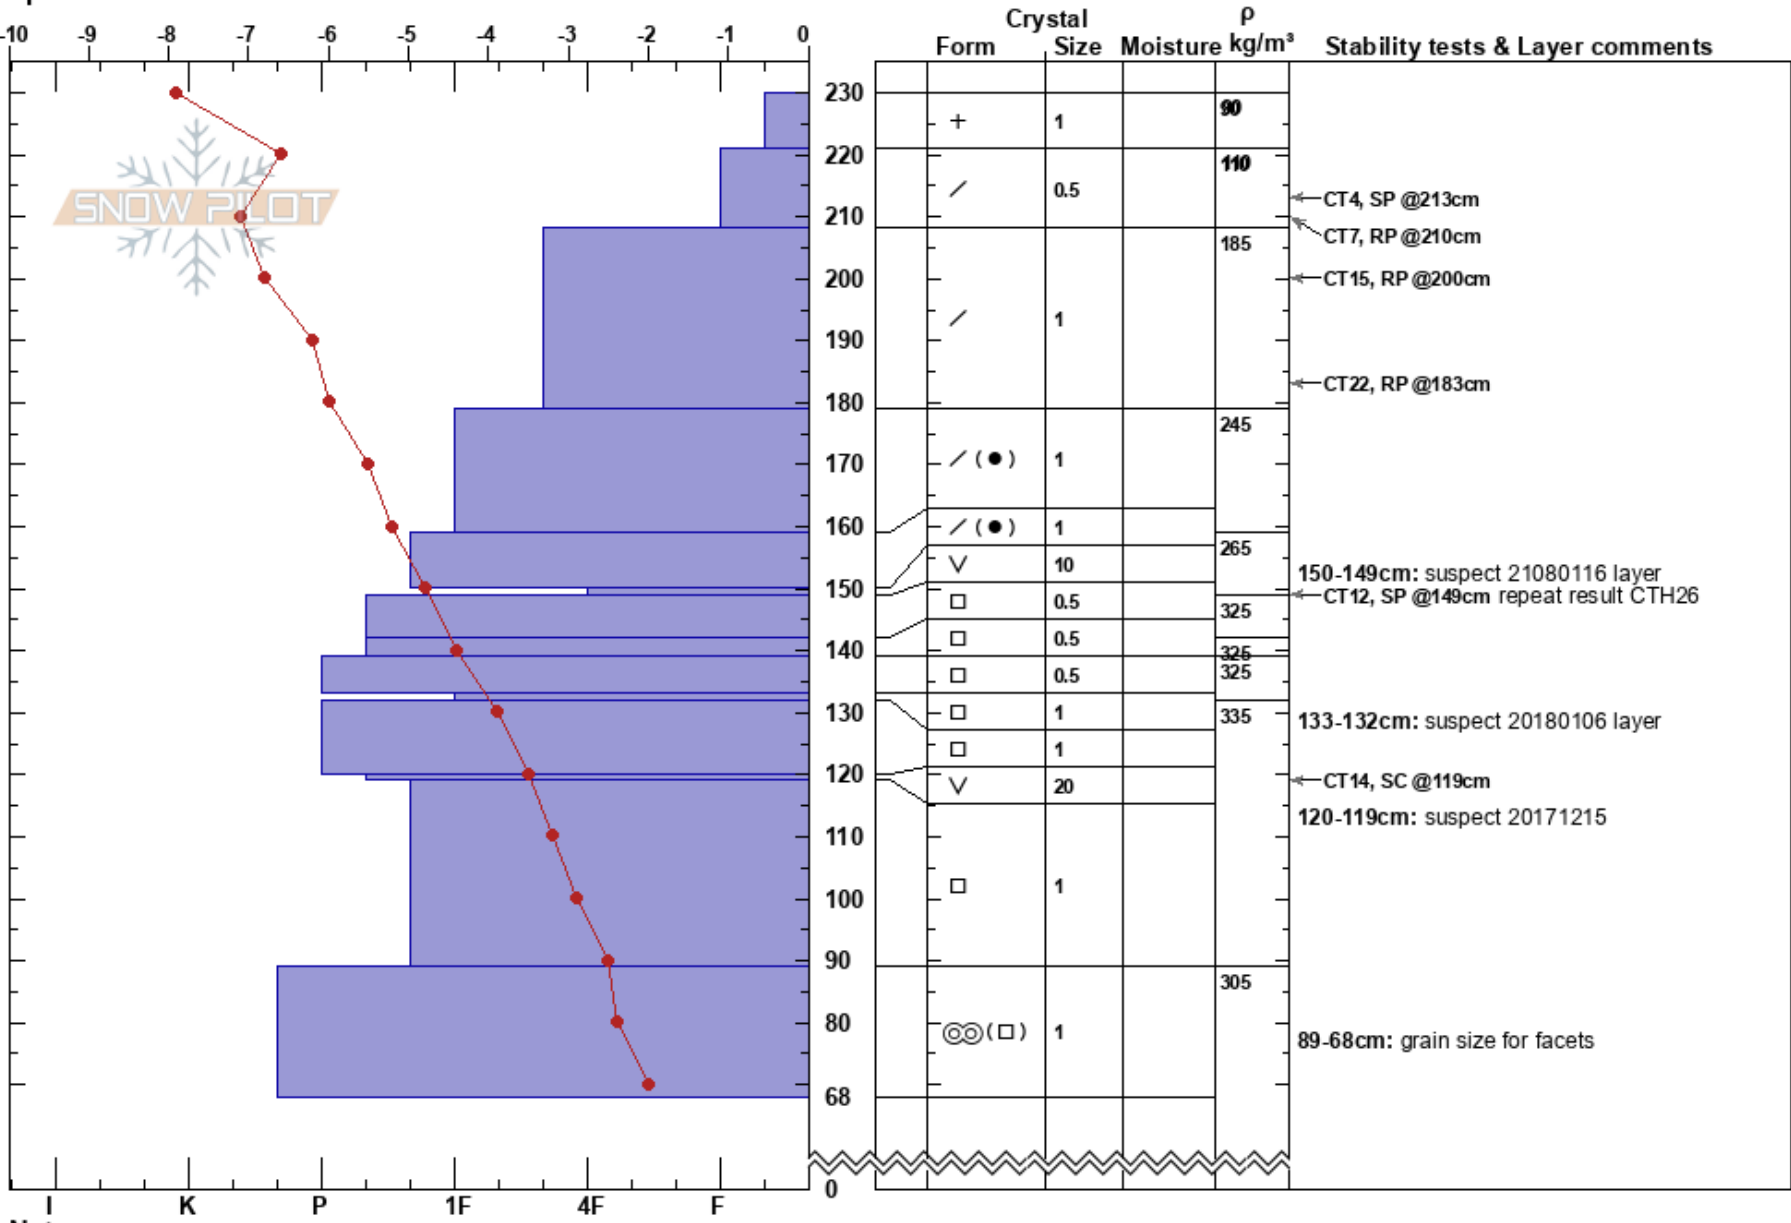

KHMR Blood Sweat Tears Tennessee Trent  
 purcell 04/02/2018 - 13:30  
 BC Co-ord: 51.28125N, -117.07272E  
 Elevation: 2145 m Slope Angle: 14°  
 Aspect: N Wind Loading:  
 Specifics:

Stability: HS:230  
 Air Temperature: -7.9°C PF:50  
 Sky Cover: OVC  
 Precipitation: S-1  
 Wind: Calm  
 Layer Notes:  
 150-149cm: suspect 21080116 layer  
 150-149cm: Problematic layer  
 133-132cm: suspect 20180106 layer  
 120-119cm: suspect 20171215  
 89-68cm: grain size for facets