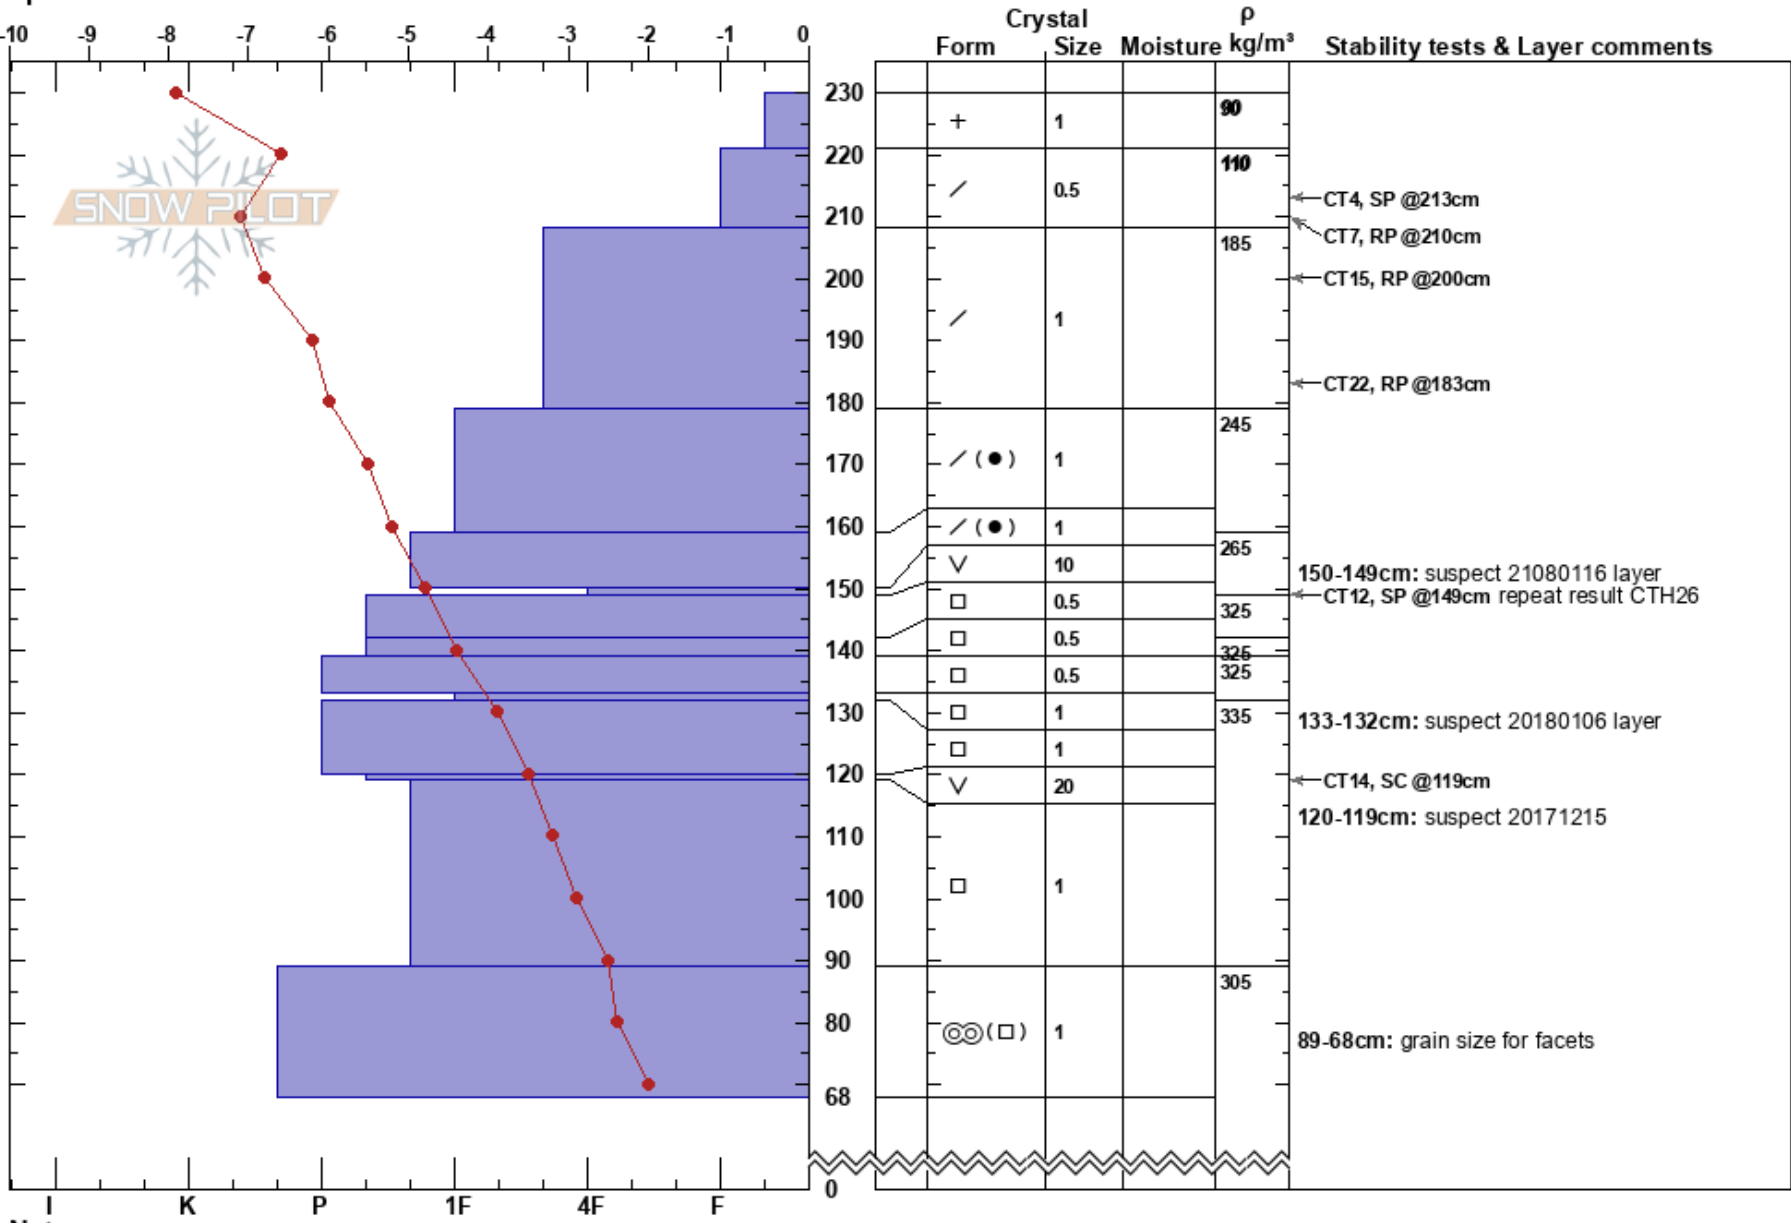

KHMR Blood Sweat Tears Tennessee Trent
 purcell 04/02/2018 - 13:30
 BC Co-ord: 51.28125N, -117.07272E
 Elevation: 2145 m Slope Angle: 14°
 Aspect: N Wind Loading:
 Specifics:

Stability:
 Air Temperature: -7.9°C PF:50
 Sky Cover: OVC
 Precipitation: S-1
 Wind: Calm

HS:230
 Layer Notes:
 150-149cm: suspect 21080116 layer
 150-149cm: Problematic layer
 133-132cm: suspect 20180106 layer
 120-119cm: suspect 20171215
 89-68cm: grain size for facets

Notes: