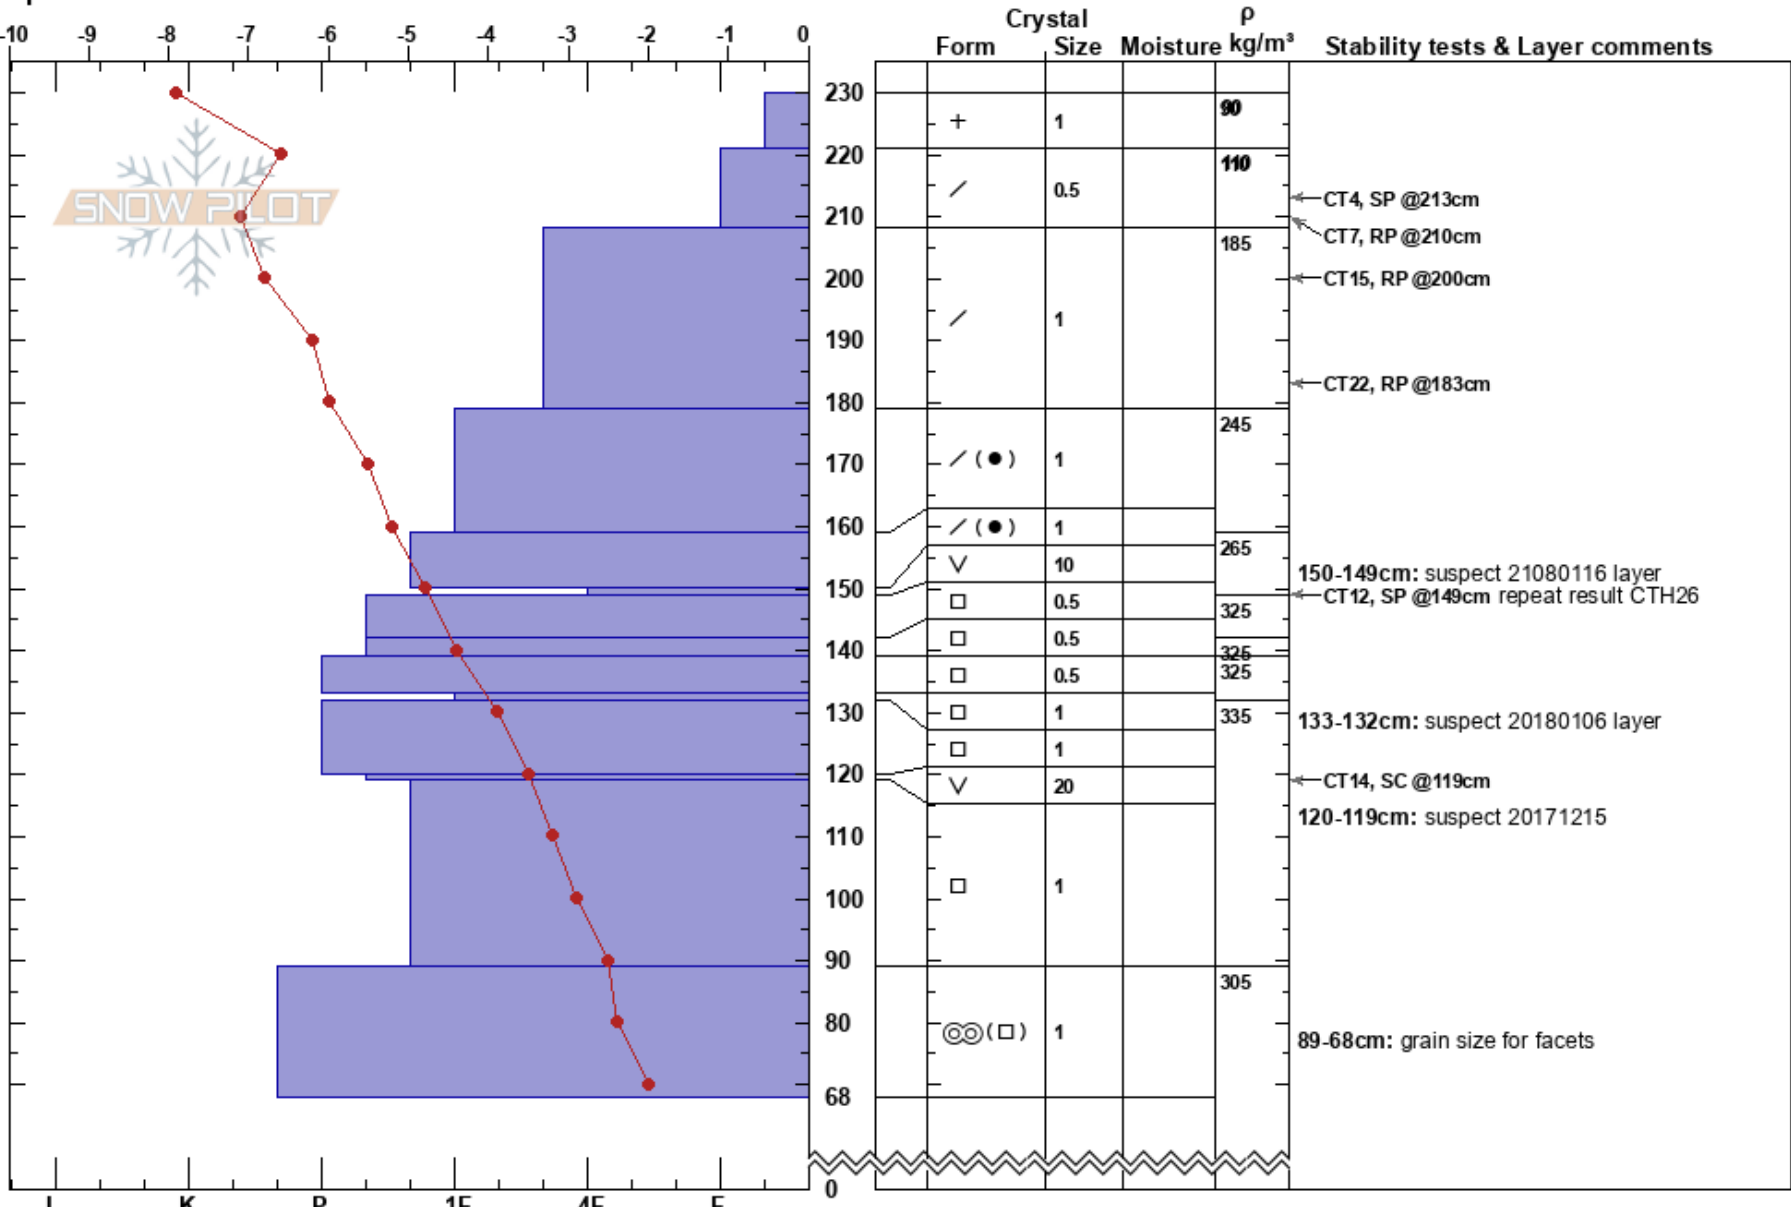

KHMR Blood Sweat Tears Tennessee Trent
 purcell 04/02/2018 - 13:30
 BC Co-ord: 51.28125N, -117.07272E
 Elevation: 2145 m Slope Angle: 14°
 Aspect: N Wind Loading:
 Specifics:

Stability:
 Air Temperature: -7.9°C PF:50
 Sky Cover: OVC
 Precipitation: S-1
 Wind: Calm

HS:230
 Layer Notes:
 150-149cm: suspect 21080116 layer
 150-149cm: Problematic layer
 133-132cm: suspect 20180106 layer
 120-119cm: suspect 20171215
 89-68cm: grain size for facets

Notes: