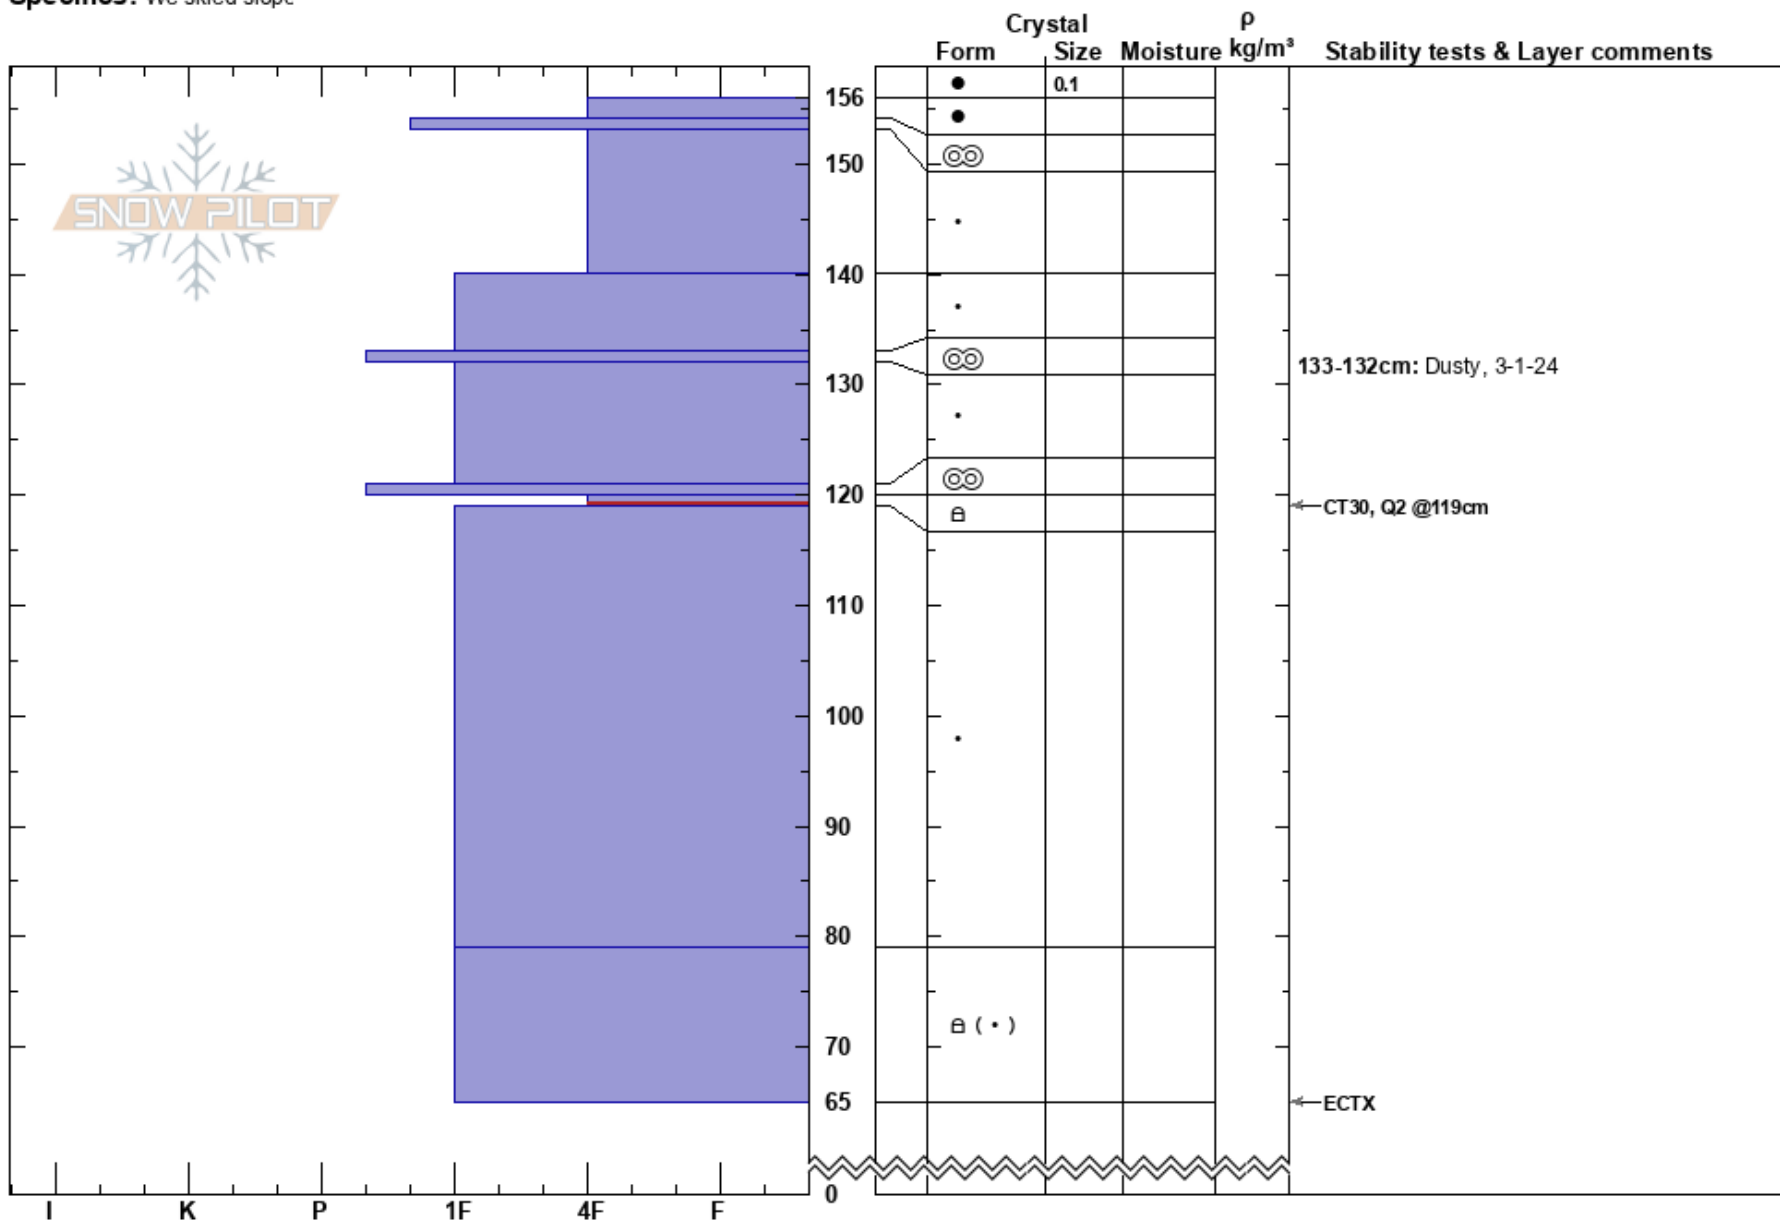

East Banks
 Bear River Range
 UT
 Elevation: 7380 ft
 Aspect: W
 Specifics: We skied slope

toby weed
 03/16/2024 - 3:25pm
 Co-ord: 41.89446N, -111.55014W
 Slope Angle: 31°
 Wind Loading:

Stability: Very Good
 Air Temperature: 4°C
 Sky Cover: FEW
 Precipitation: NO
 Wind: E Light Breeze

HS: 156
 PF: 16
 PS: 3
 133-132cm: Dusty, 3-1-24
 120-119cm: Problematic layer

Notes: