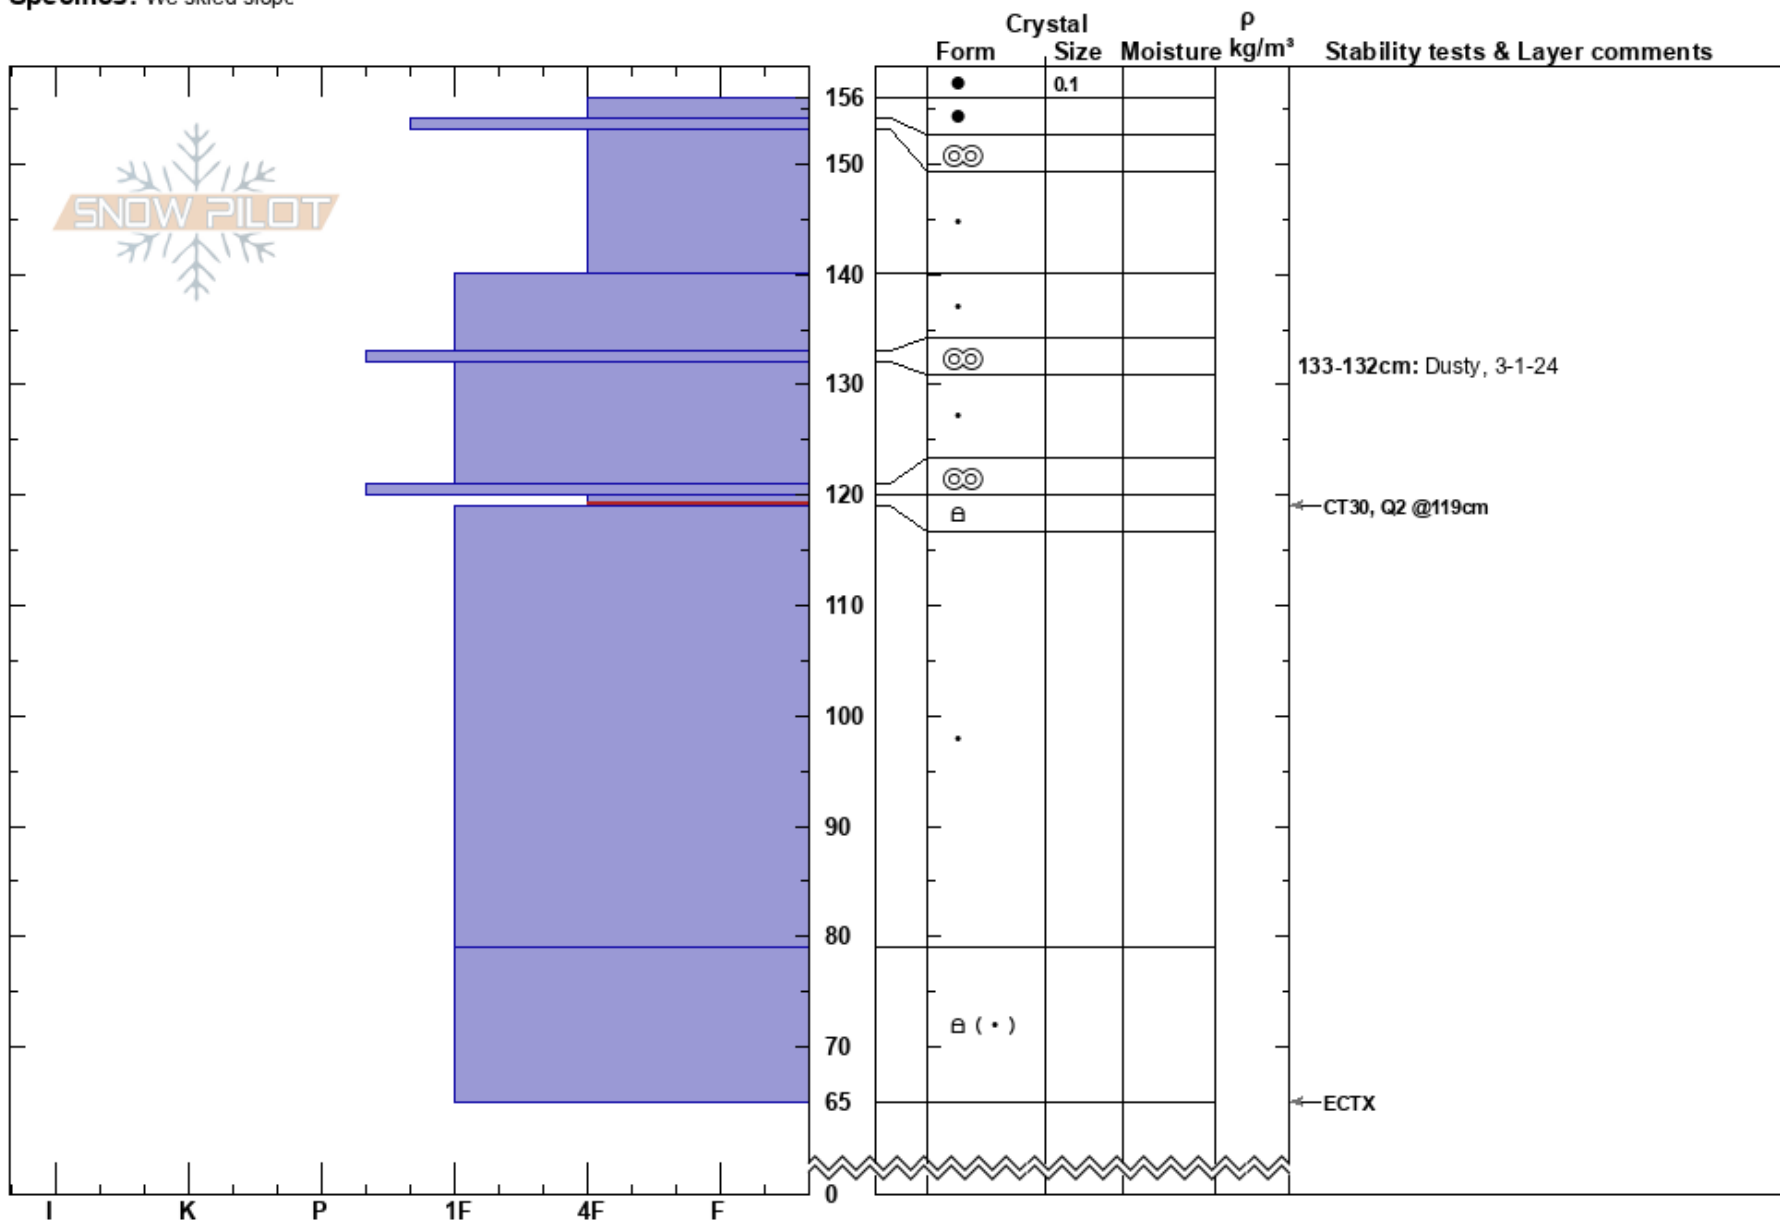

East Banks
 Bear River Range
 UT
 Elevation: 7380 ft
 Aspect: W
 Specifics: We skied slope

toby weed
 03/16/2024 - 3:25pm
 Co-ord: 41.89446N, -111.55014W
 Slope Angle: 31°
 Wind Loading:

Stability: Very Good
 Air Temperature: 4°C
 Sky Cover: FEW
 Precipitation: NO
 Wind: E Light Breeze

HS: 156
 PF: 16
 PS: 3
 Layer Notes:
 133-132cm: Dusty, 3-1-24
 120-119cm: Problematic layer

Notes: