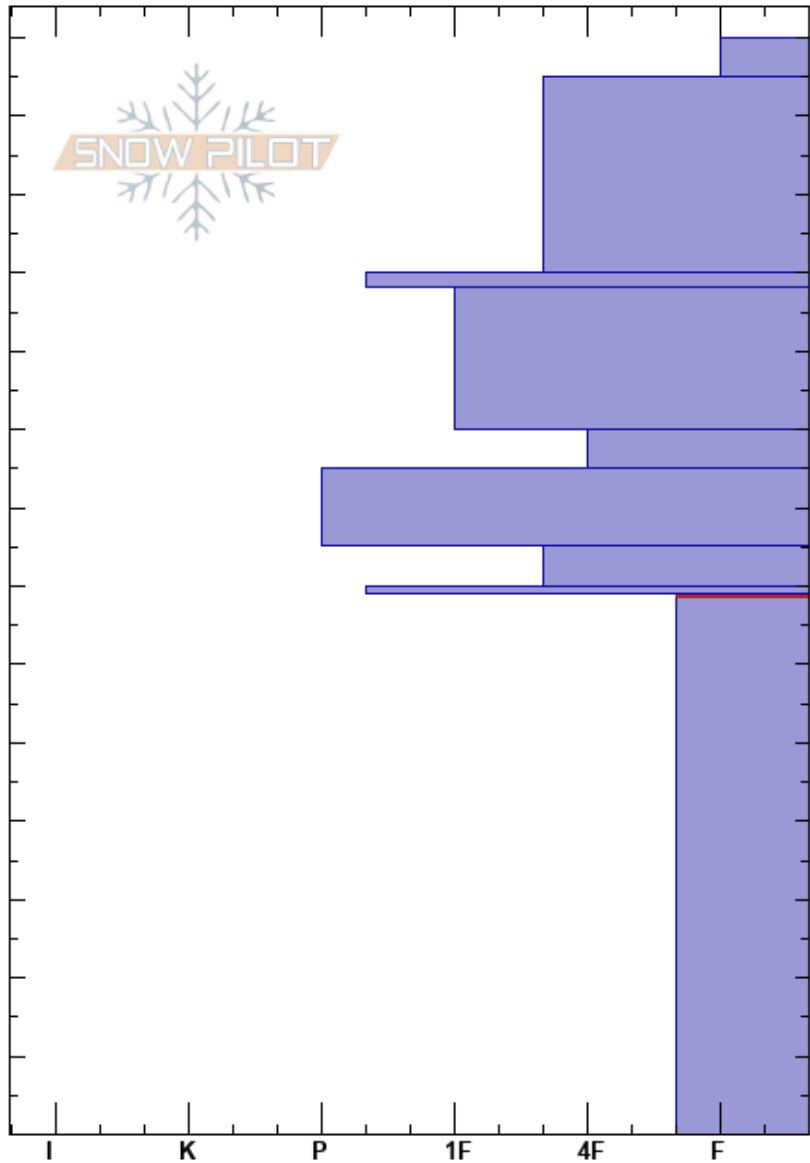

Love Chutes
 Bridger Range
 MT
 Elevation: 7551 ft
 Aspect: 337°

Jackson Negri
 03/16/2024 - 10:10am
 Co-ord: 45.92795N, -110.96519W
 Slope Angle: 27°
 Wind Loading: no

Stability:
 Air Temperature:
 Sky Cover: CLR
 Precipitation: NO
 Wind:

HS:140
 Layer Notes:
 69-0cm: Problematic layer

Specifics: Recent avalanche activity on different slopes; We skied slope

Depth (cm)	Crystal		Moisture	ρ kg/m ³	Stability tests & Layer comments
	Form	Size			
140	/				
125	•				
110	⊙⊙				
100	•				
90	□	1-2			
80	⊙⊙				
75	□	1-2			
70	⊙⊙				← ECTP22 @69cm Sudden Collapse ← CT21, Q2 @69cm
35	^	3-4			