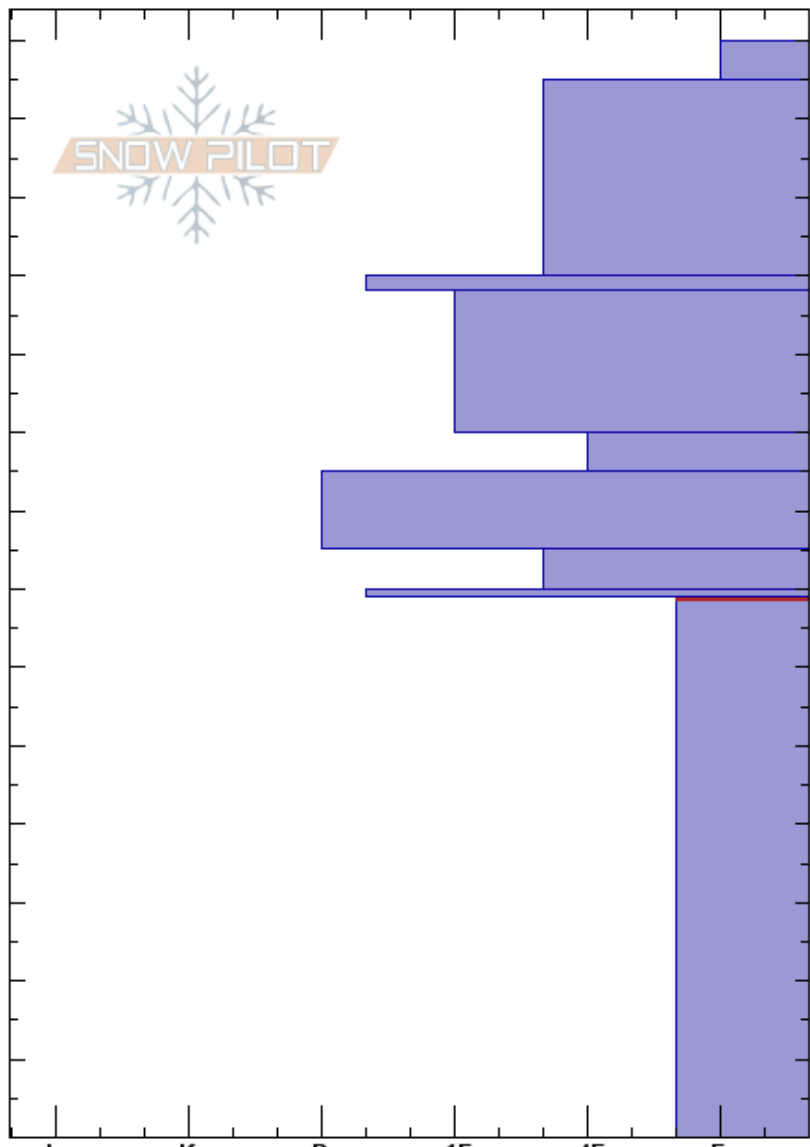

Love Chutes
 Bridger Range
 MT
 Elevation: 7551 ft
 Aspect: 337°
 Specifics: Recent avalanche activity on different slopes; We skied slope

Jackson Negri
 03/16/2024 - 10:10am
 Co-ord: 45.92795N, -110.96519W
 Slope Angle: 27°
 Wind Loading: no

Stability:
 Air Temperature:
 Sky Cover: CLR
 Precipitation: NO
 Wind:

HS:140
 Layer Notes:
 69-0cm: Problematic layer

Crystal Form	Crystal Size	Moisture	ρ kg/m ³	Stability tests & Layer comments
/				
•				
⊙				
•				
□	1-2			
⊙				
□	1-2			
⊙				← ECTP22 @69cm Sudden Collapse ← CT21, Q2 @69cm
^	3-4			