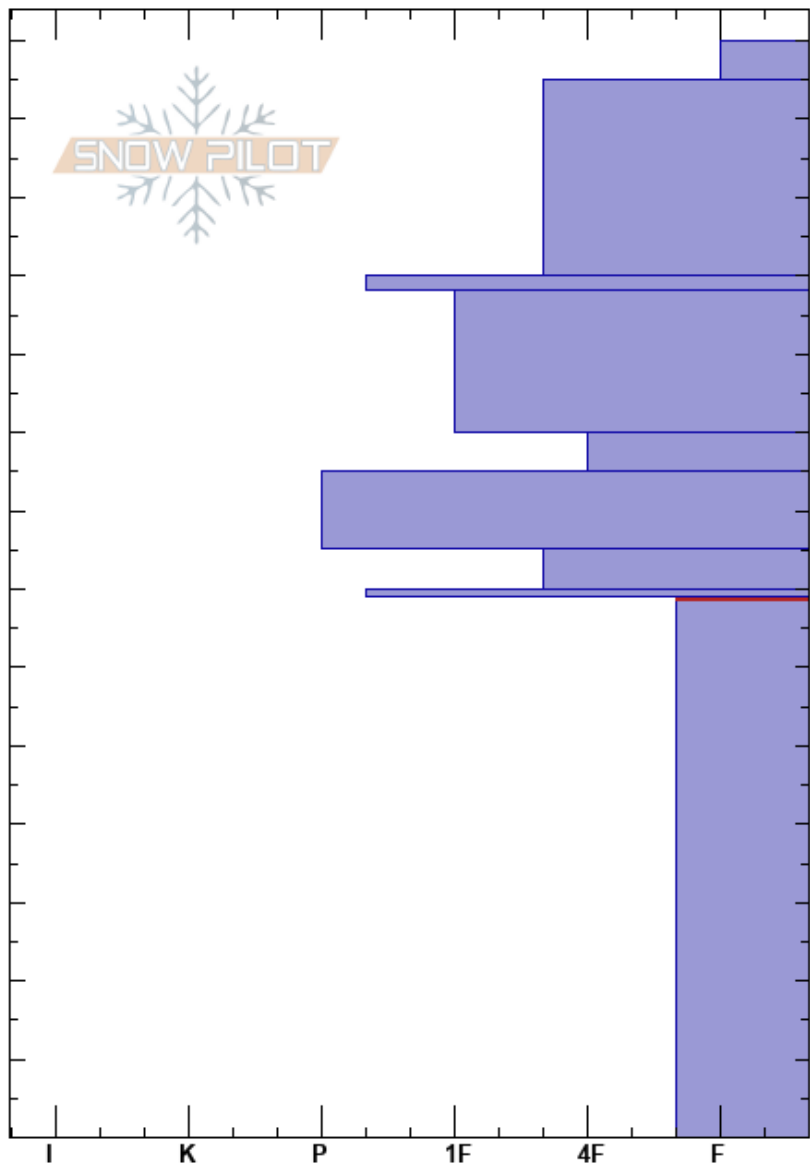

Love Chutes
 Bridger Range
 MT
 Elevation: 7551 ft
 Aspect: 337°
 Specifics: Recent avalanche activity on different slopes; We skied slope

Jackson Negri
 03/16/2024 - 10:10am
 Co-ord: 45.92795N, -110.96519W
 Slope Angle: 27°
 Wind Loading: no

Stability:
 Air Temperature:
 Sky Cover: CLR
 Precipitation: NO
 Wind:

HS:140
 Layer Notes:
 69-0cm: Problematic layer

| Crystal Form | Crystal Size | Moisture | ρ kg/m ³ | Stability tests & Layer comments |
|--------------|--------------|----------|--------------------------|--|
| / | | | | |
| • | | | | |
| ⊙ | | | | |
| • | | | | |
| □ | 1-2 | | | |
| ⊙ | | | | |
| □ | 1-2 | | | |
| ⊙ | | | | ← ECTP22 @69cm Sudden Collapse ← CT21, Q2 @69cm |
| ^ | 3-4 | | | |