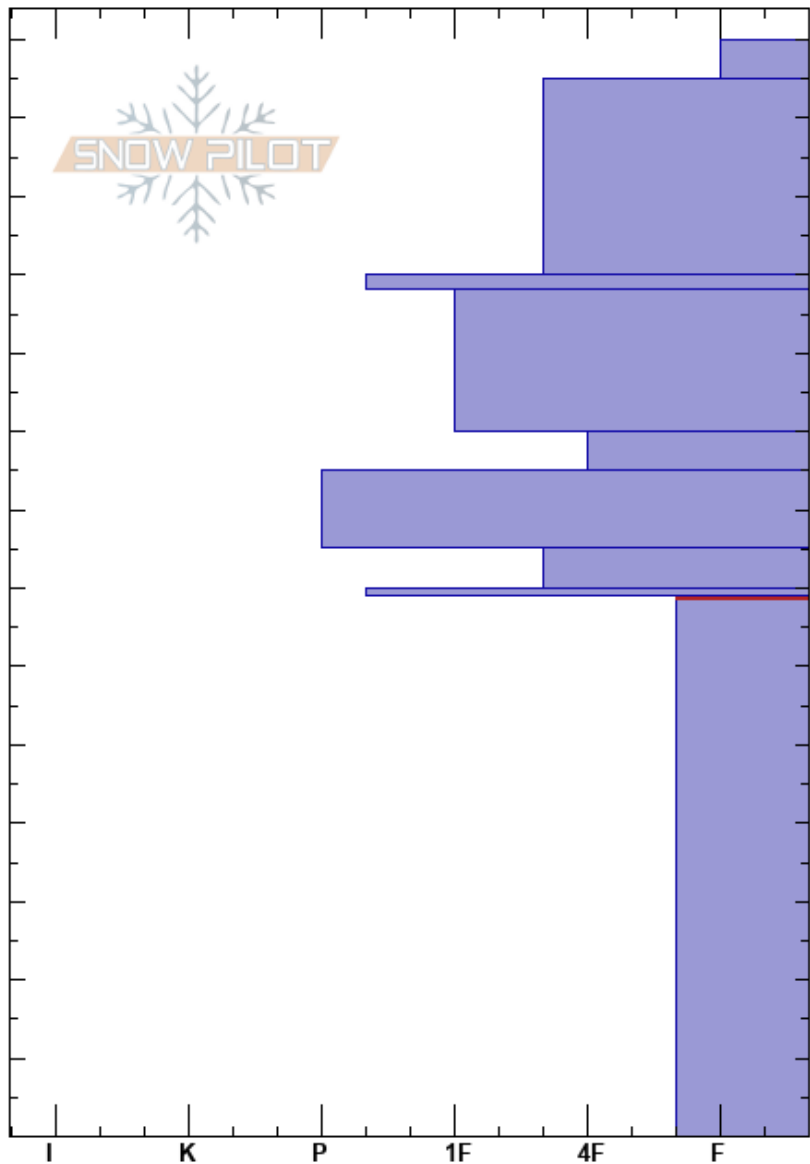

Love Chutes
 Bridger Range
 MT
 Elevation: 7551 ft
 Aspect: 337°

Jackson Negri
 03/16/2024 - 10:10am
 Co-ord: 45.92795N, -110.96519W
 Slope Angle: 27°
 Wind Loading: no

Stability:
 Air Temperature:
 Sky Cover: CLR
 Precipitation: NO
 Wind:

HS:140
 Layer Notes:
 69-0cm: Problematic layer

Specifics: Recent avalanche activity on different slopes; We skied slope

Depth (cm)	Crystal		Moisture	ρ kg/m ³	Stability tests & Layer comments
	Form	Size			
140	/				
125	•				
110	⊙⊙				
100	•				
90	□	1-2			
80	⊙⊙				
75	□	1-2			
70	⊙⊙				← ECTP22 @69cm Sudden Collapse ← CT21, Q2 @69cm
35	^	3-4			