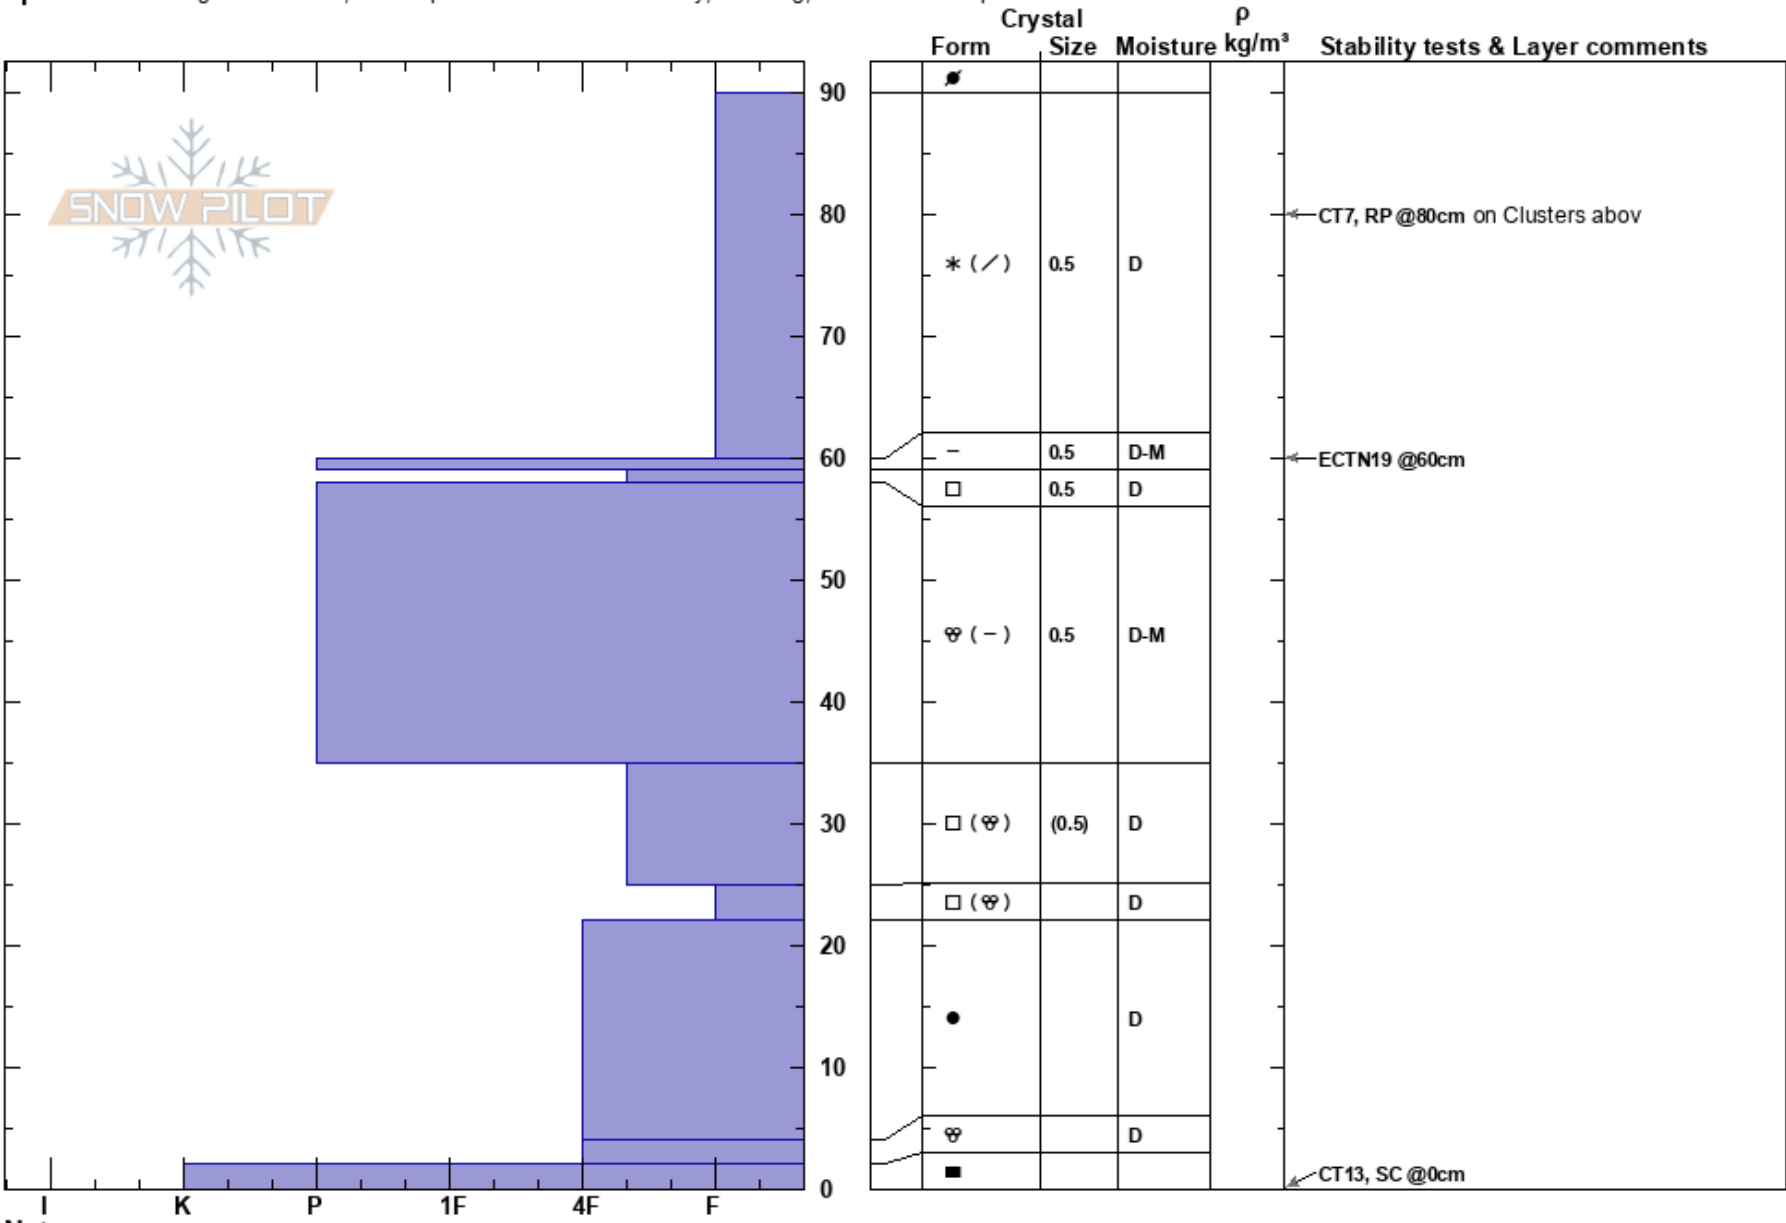

Sundance Bowl
 San Francisco Peaks
 AZ
 Elevation: 11670 ft
 Aspect: 220°
 Specifics: Pit dug in a Ski Area; Pit is representative of backcountry; Cracking; Ski tracks on slope

Eric Roberts
 03/16/2024 - 12:19pm
 Co-ord:
 Slope Angle: 29°
 Wind Loading: previous

Stability:
 Air Temperature: -9°C
 Sky Cover: OVC
 Precipitation: S-1
 Wind: SW Light Breeze

HS:90
 PF:25
 PS:15
 4-2cm:Problematic layer

Notes: