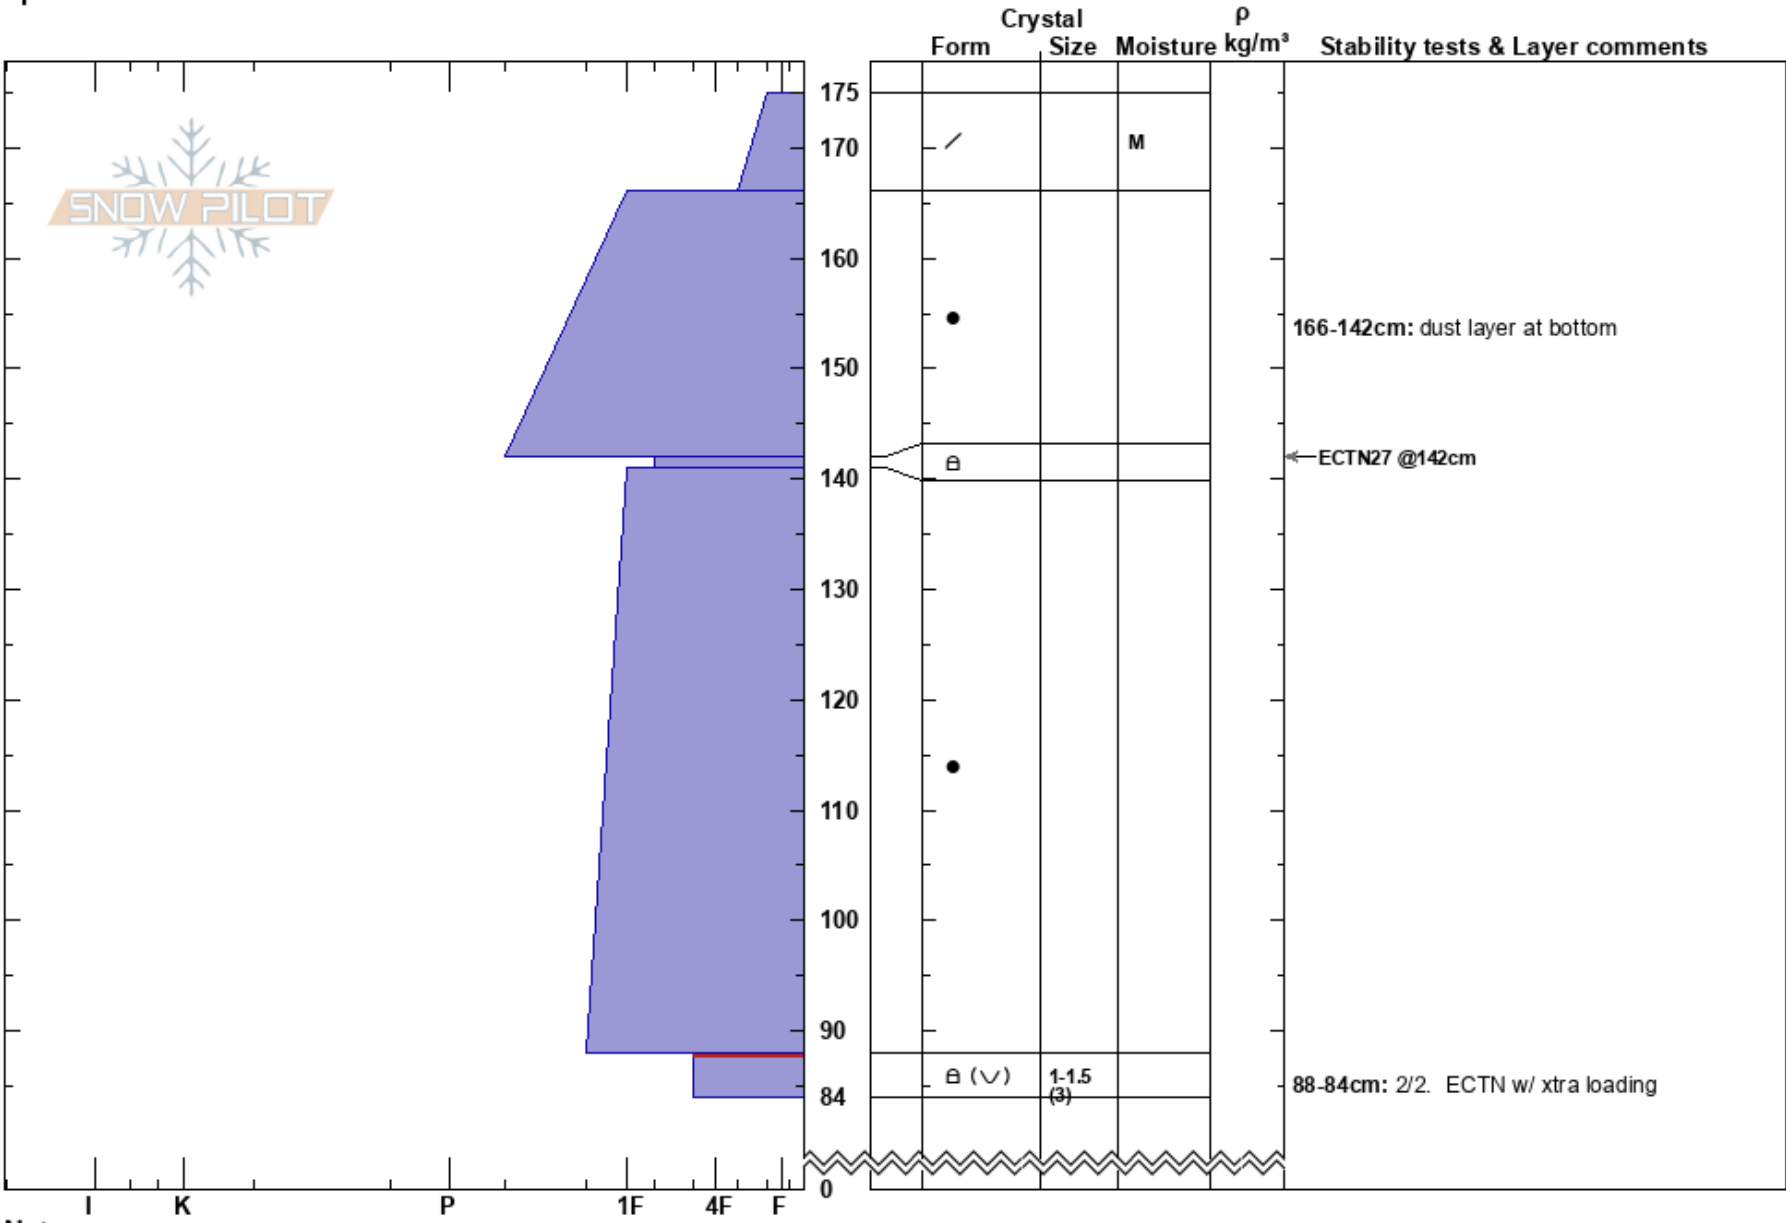

Pit1
 Elk Mountains
 CO
 Elevation: 10150 ft
 Aspect: 60°
 Specifics:

Zach Guy
 03/16/2024 - 1:00pm
 Co-ord: 38.85380N, -106.97690W
 Slope Angle: 36°
 Wind Loading: no

Stability:
 Air Temperature:
 Sky Cover: OVC
 Precipitation: NO
 Wind: E Light Breeze

HS:175
 Layer Notes:
 166-142cm: dust layer at bottom
 88-84cm: 2/2. ECTN w/ xtra loading
 88-84cm: Problematic layer

Notes: