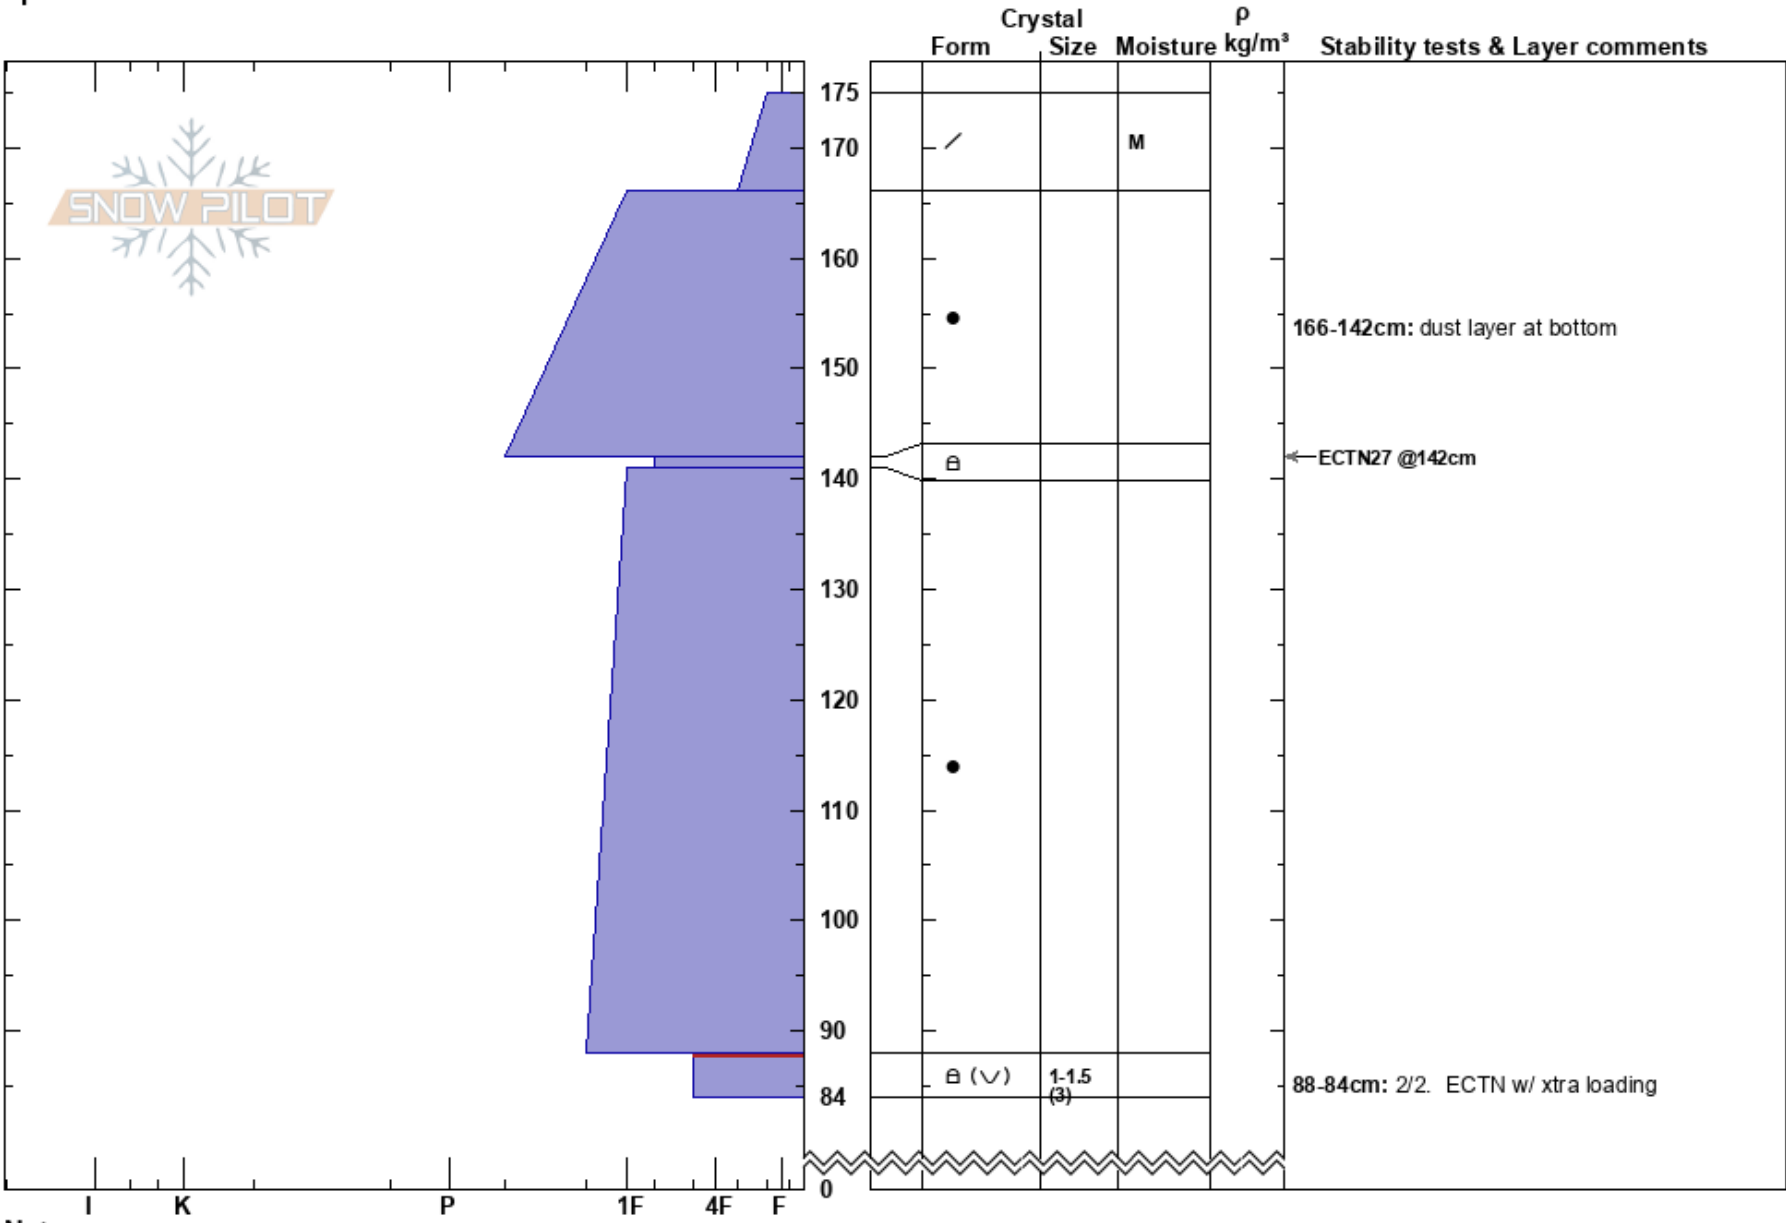

Pit1
 Elk Mountains
 CO
Elevation: 10150 ft
Aspect: 60°
Specifics:

Zach Guy
 03/16/2024 - 1:00pm
Co-ord: 38.85380N, -106.97690W
Slope Angle: 36°
Wind Loading: no

Stability:
Air Temperature:
Sky Cover: OVC
Precipitation: NO
Wind: E Light Breeze

HS: 175
Layer Notes:
 166-142cm: dust layer at bottom
 88-84cm: 2/2. ECTN w/ xtra loading
 88-84cm: Problematic layer

Notes: