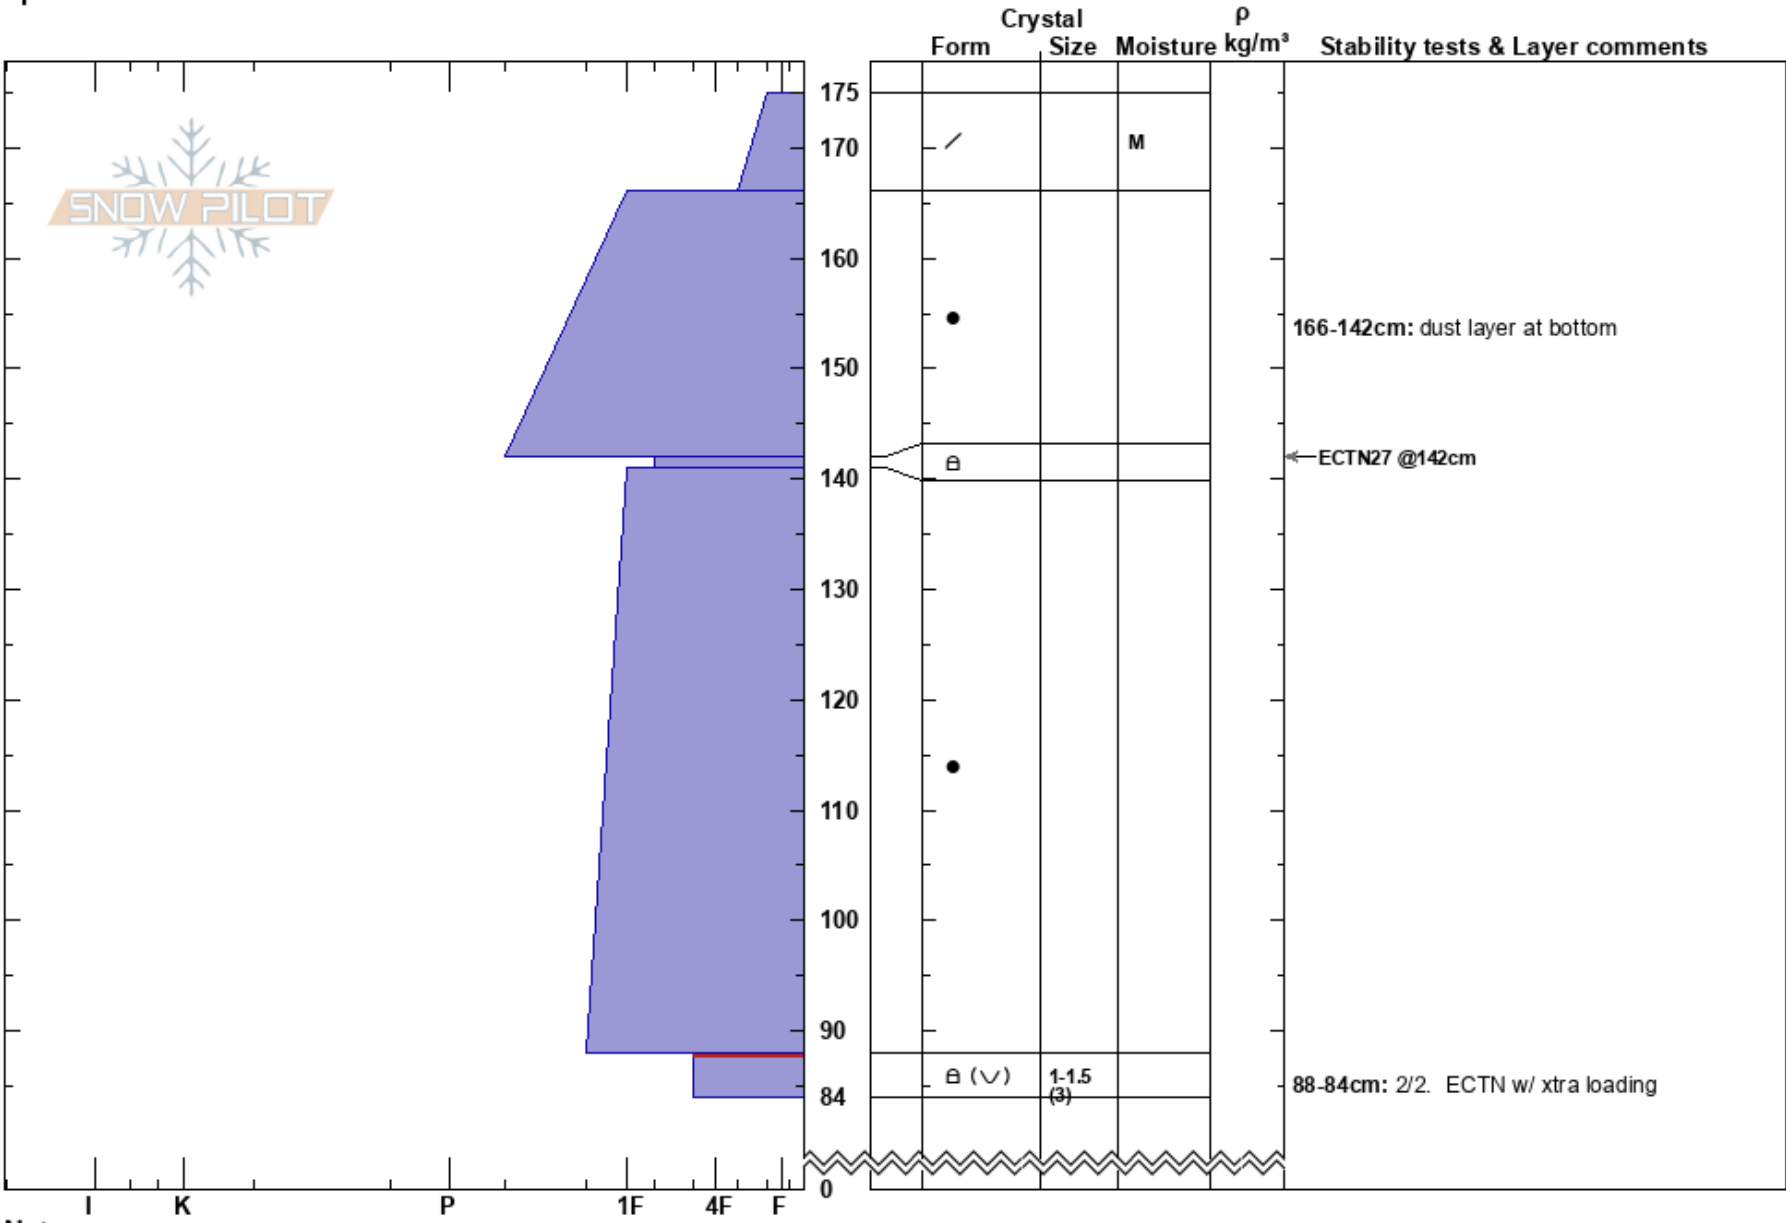

Pit1  
 Elk Mountains  
 CO  
 Elevation: 10150 ft  
 Aspect: 60°  
 Specifics:

Zach Guy  
 03/16/2024 - 1:00pm  
 Co-ord: 38.85380N, -106.97690W  
 Slope Angle: 36°  
 Wind Loading: no

Stability:  
 Air Temperature:  
 Sky Cover: OVC  
 Precipitation: NO  
 Wind: E Light Breeze

HS:175  
 Layer Notes:  
 166-142cm: dust layer at bottom  
 88-84cm: 2/2. ECTN w/ xtra loading  
 88-84cm: Problematic layer

Notes: