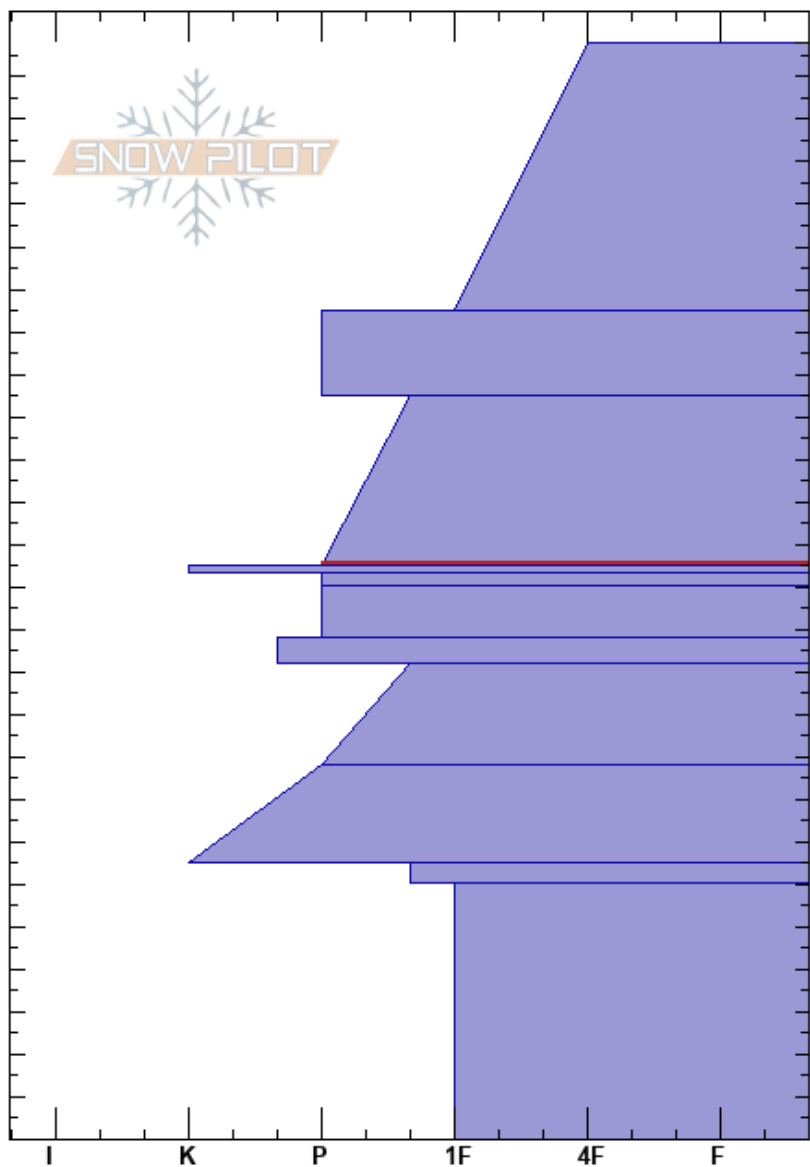

S. Bowl  
 Teton Range  
 WY  
 Elevation: 9576 ft  
 Aspect: 144°  
 Specifics: We skied slope

David Cain  
 03/15/2024 - 10:00am  
 Co-ord: 43.77444N, -110.93139W  
 Slope Angle: 32°  
 Wind Loading: previous

Stability: Good  
 Air Temperature:  
 Sky Cover: CLR  
 Precipitation: NO  
 Wind: S Calm

HS:258  
 Layer Notes:  
 175-135cm: Problematic layer  
 65-60cm: 2mm chained facets

Depth (cm)	Crystal Form	Crystal Size	Moisture	$\rho$ kg/m <sup>3</sup>	Stability tests & Layer comments
258	⊙⊙	1			
230	.	0.3-0.5			
190	.	0.1			
160	● (⊖)	0.5(0.5)			
140	⊙⊙ (■)	1			
130	●	0.5			← PST90/120 (End) @133cm
120	.	0.3			
110	⊙⊙	1			
100	● (⊖)	0.5			
80	⊙⊙ (⊕)	0.3			
65-60	⊖ (□)	1-2			65-60cm: 2mm chained facets
30	□ (⊖)	1.5			

Notes: 64' Skiers R of pit from 20240219.