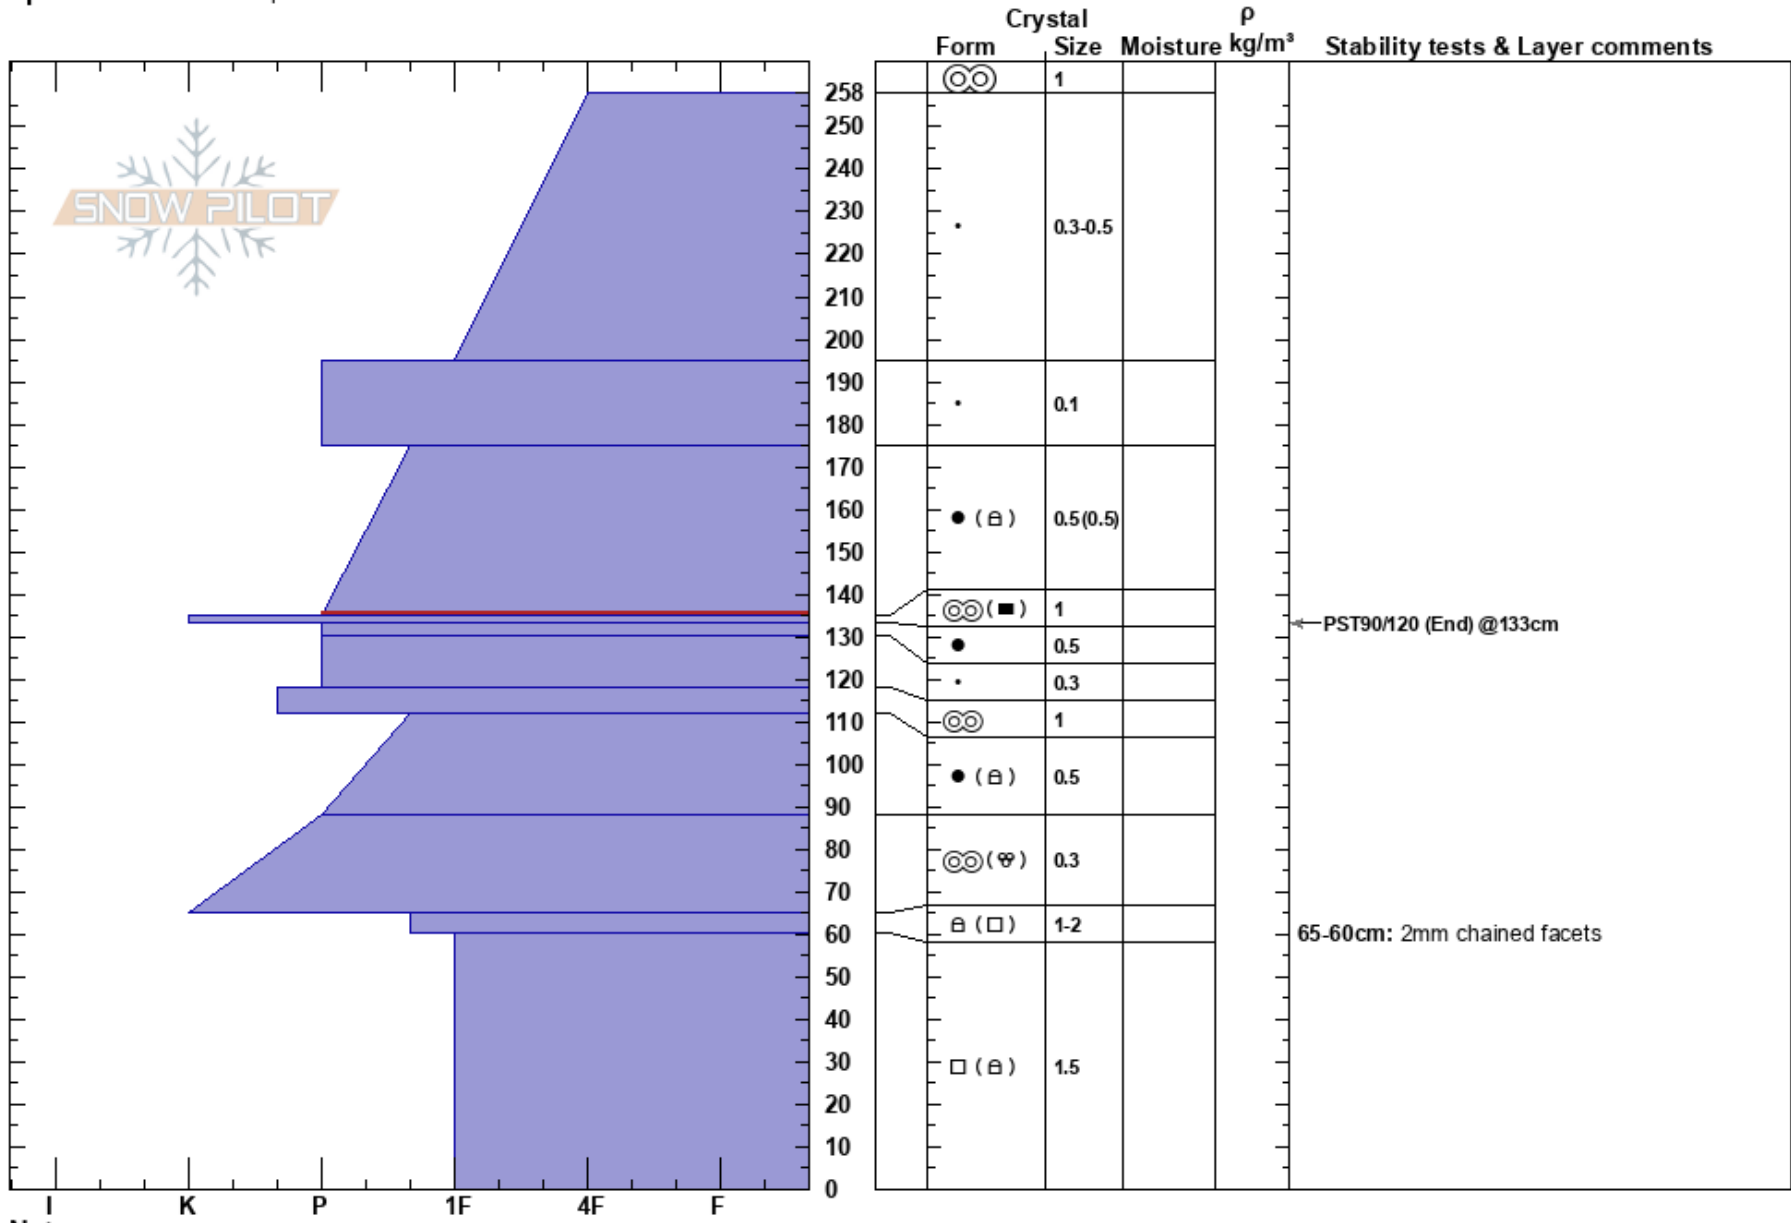

S. Bowl  
 Teton Range  
 WY  
 Elevation: 9576 ft  
 Aspect: 144°  
 Specifics: We skied slope

David Cain  
 03/15/2024 - 10:00am  
 Co-ord: 43.77444N, -110.93139W  
 Slope Angle: 32°  
 Wind Loading: previous

Stability: Good  
 Air Temperature:  
 Sky Cover: CLR  
 Precipitation: NO  
 Wind: S Calm

HS:258  
 Layer Notes:  
 175-135cm: Problematic layer  
 65-60cm: 2mm chained facets

Notes: 64' Skiers R of pit from 20240219.