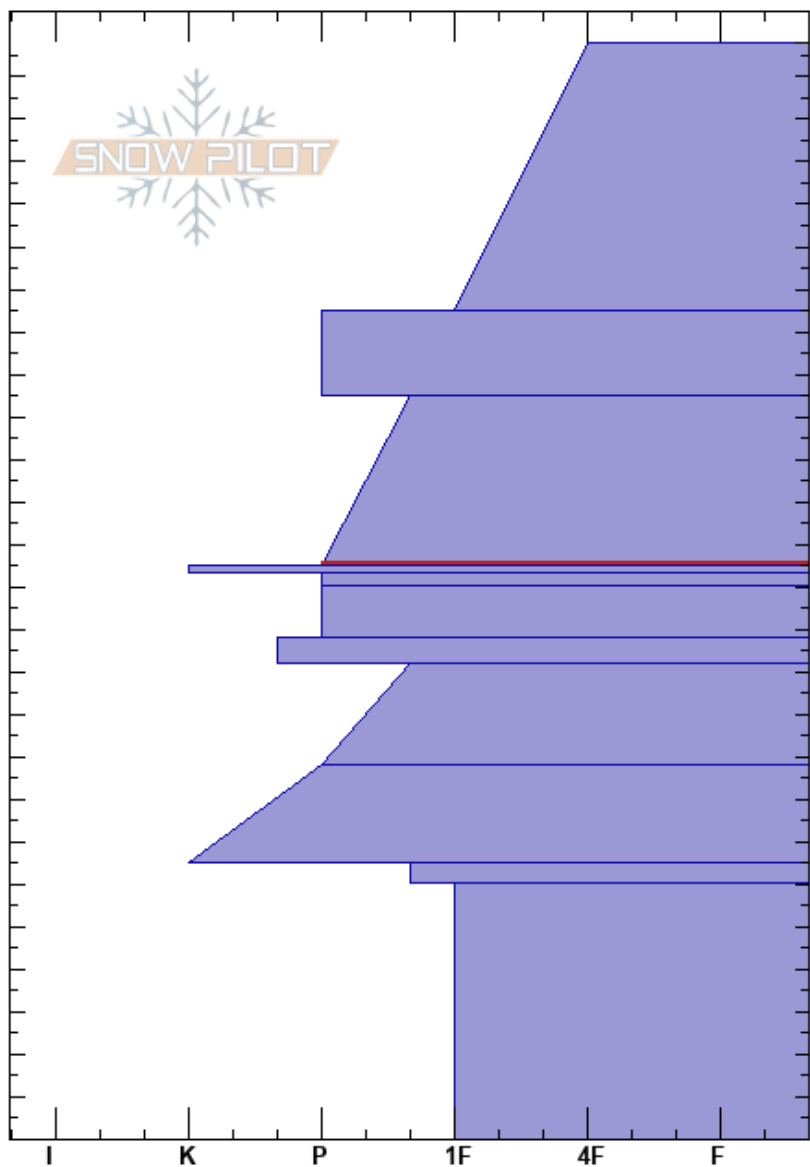

S. Bowl
 Teton Range
 WY
 Elevation: 9576 ft
 Aspect: 144°
 Specifics: We skied slope

David Cain
 03/15/2024 - 10:00am
 Co-ord: 43.77444N, -110.93139W
 Slope Angle: 32°
 Wind Loading: previous

Stability: Good
 Air Temperature:
 Sky Cover: CLR
 Precipitation: NO
 Wind: S Calm

HS:258
 Layer Notes:
 175-135cm: Problematic layer
 65-60cm: 2mm chained facets

Depth (cm)	Crystal Form	Crystal Size	Moisture	ρ (kg/m ³)	Stability tests & Layer comments
258	⊙⊙	1			
230	.	0.3-0.5			
190	.	0.1			
160	● (⊖)	0.5(0.5)			
140	⊙⊙ (■)	1			← PST90/120 (End) @133cm
130	●	0.5			
120	.	0.3			
110	⊙⊙	1			
100	● (⊖)	0.5			
80	⊙⊙ (⊕)	0.3			
60	⊖ (□)	1-2			65-60cm: 2mm chained facets
30	□ (⊖)	1.5			

Notes: 64' Skiers R of pit from 20240219.