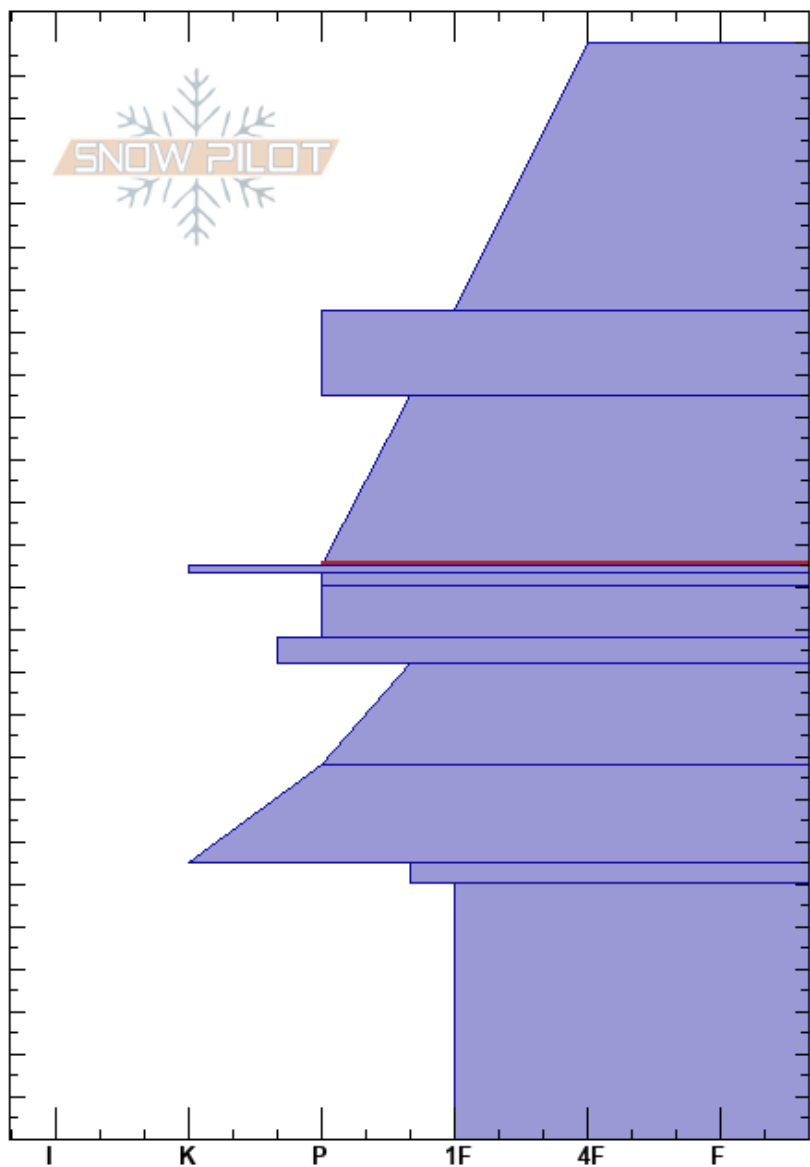

S. Bowl
 Teton Range
 WY
 Elevation: 9576 ft
 Aspect: 144°
 Specifics: We skied slope

David Cain
 03/15/2024 - 10:00am
 Co-ord: 43.77444N, -110.93139W
 Slope Angle: 32°
 Wind Loading: previous

Stability: Good
 Air Temperature:
 Sky Cover: CLR
 Precipitation: NO
 Wind: S Calm

HS:258
 Layer Notes:
 175-135cm: Problematic layer
 65-60cm: 2mm chained facets

Depth (cm)	Crystal Form	Crystal Size	Moisture	ρ kg/m ³	Stability tests & Layer comments
258	⊙⊙	1			
230	.	0.3-0.5			
190	.	0.1			
160	● (⊖)	0.5(0.5)			
140	⊙⊙ (■)	1			
130	●	0.5			← PST90/120 (End) @133cm
120	.	0.3			
110	⊙⊙	1			
100	● (⊖)	0.5			
80	⊙⊙ (⊕)	0.3			
65-60	⊖ (□)	1-2			65-60cm: 2mm chained facets
30	□ (⊖)	1.5			

Notes: 64' Skiers R of pit from 20240219.