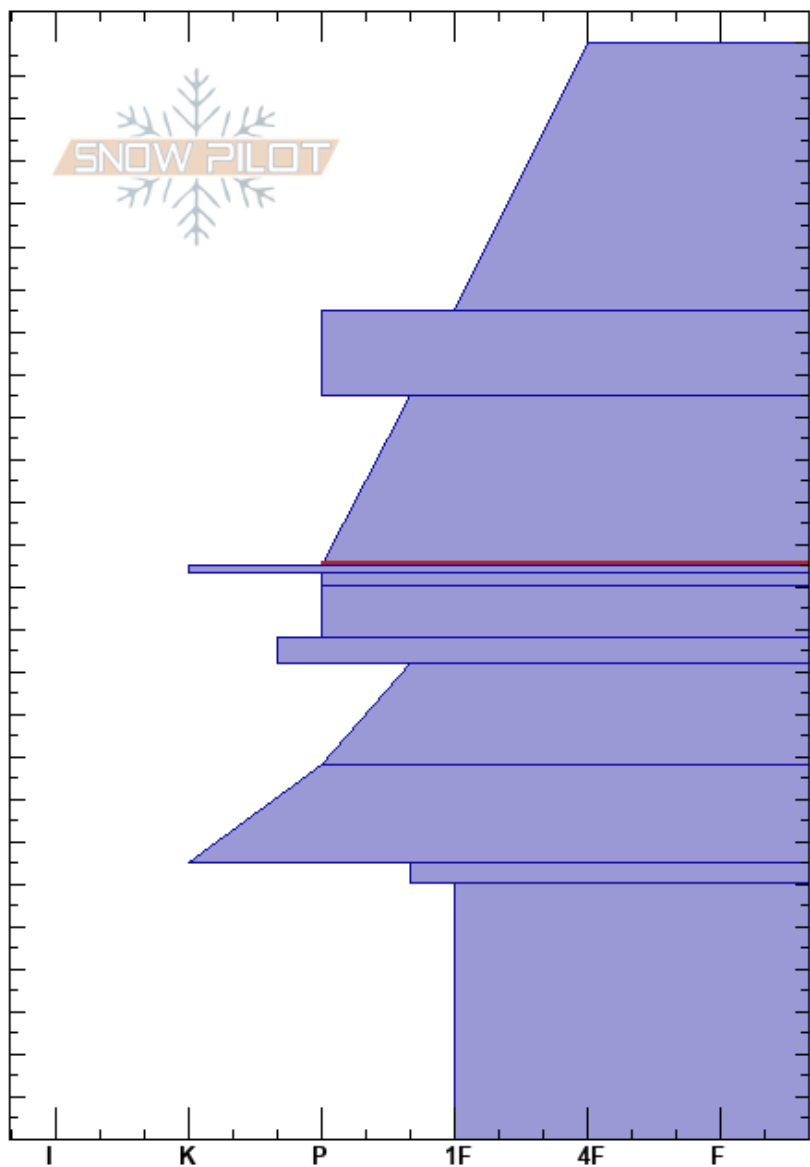

S. Bowl
 Teton Range
 WY
 Elevation: 9576 ft
 Aspect: 144°
 Specifics: We skied slope

David Cain
 03/15/2024 - 10:00am
 Co-ord: 43.77444N, -110.93139W
 Slope Angle: 32°
 Wind Loading: previous

Stability: Good
 Air Temperature:
 Sky Cover: CLR
 Precipitation: NO
 Wind: S Calm

HS:258
 Layer Notes:
 175-135cm: Problematic layer
 65-60cm: 2mm chained facets

Depth (cm)	Crystal Form	Crystal Size	Moisture	ρ kg/m ³	Stability tests & Layer comments
258	⊙⊙	1			
230	.	0.3-0.5			
190	.	0.1			
160	● (⊖)	0.5(0.5)			
140	⊙⊙ (■)	1			← PST90/120 (End) @133cm
130	●	0.5			
120	.	0.3			
110	⊙⊙	1			
100	● (⊖)	0.5			
80	⊙⊙ (⊕)	0.3			
60	⊖ (□)	1-2			65-60cm: 2mm chained facets
30	□ (⊖)	1.5			

Notes: 64' Skiers R of pit from 20240219.