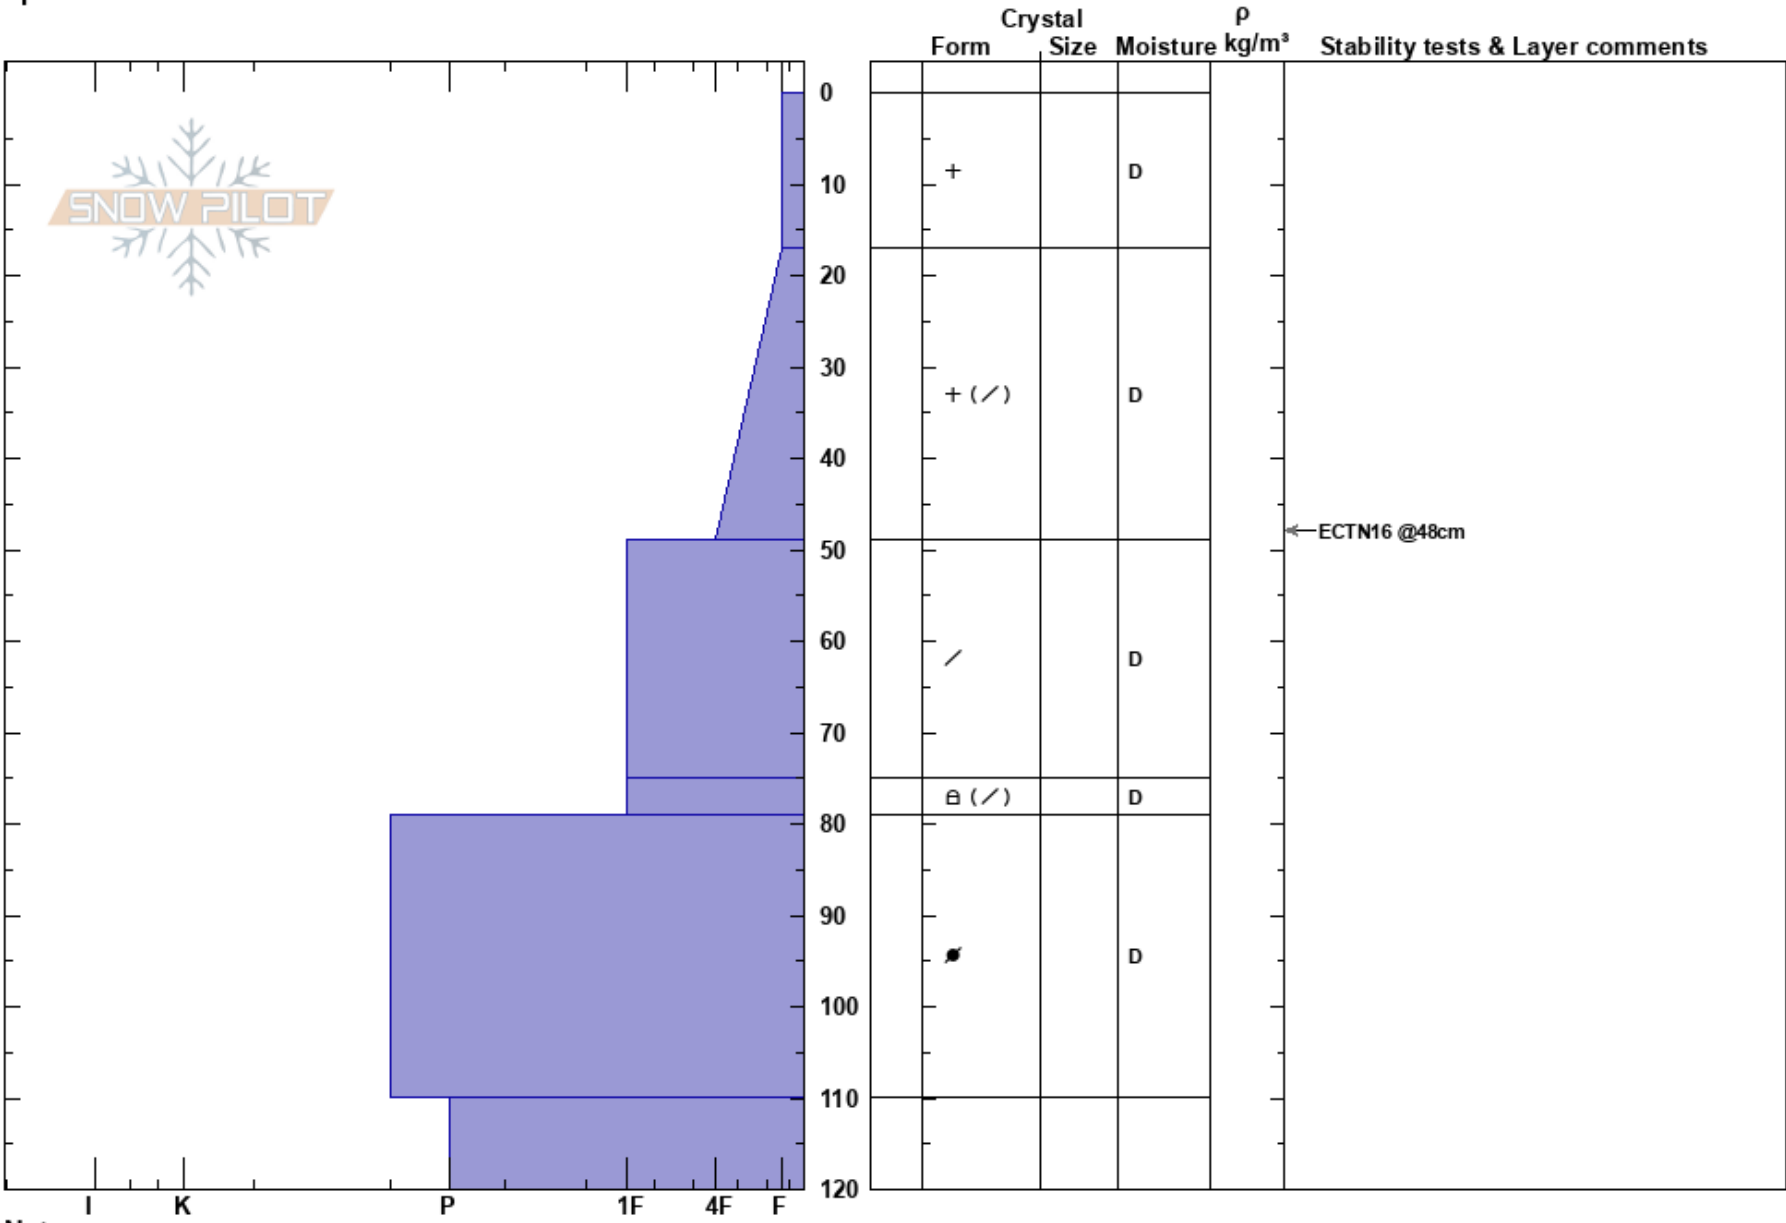

Aircraft Carrier
 Chugach Range
 AK
 Elevation: 4000 ft
 Aspect: NE
 Specifics:

Michael Barney
 03/15/2024 - 11:30am
 Co-ord: 60.92178N, -145.94427W
 Slope Angle:
 Wind Loading: no

Stability:
 Air Temperature: 25°F
 Sky Cover: FEW
 Precipitation: NO
 Wind: NE Light Breeze

HS:120
 PF:45 75-79cm:Problematic layer
 PS:30

Notes: