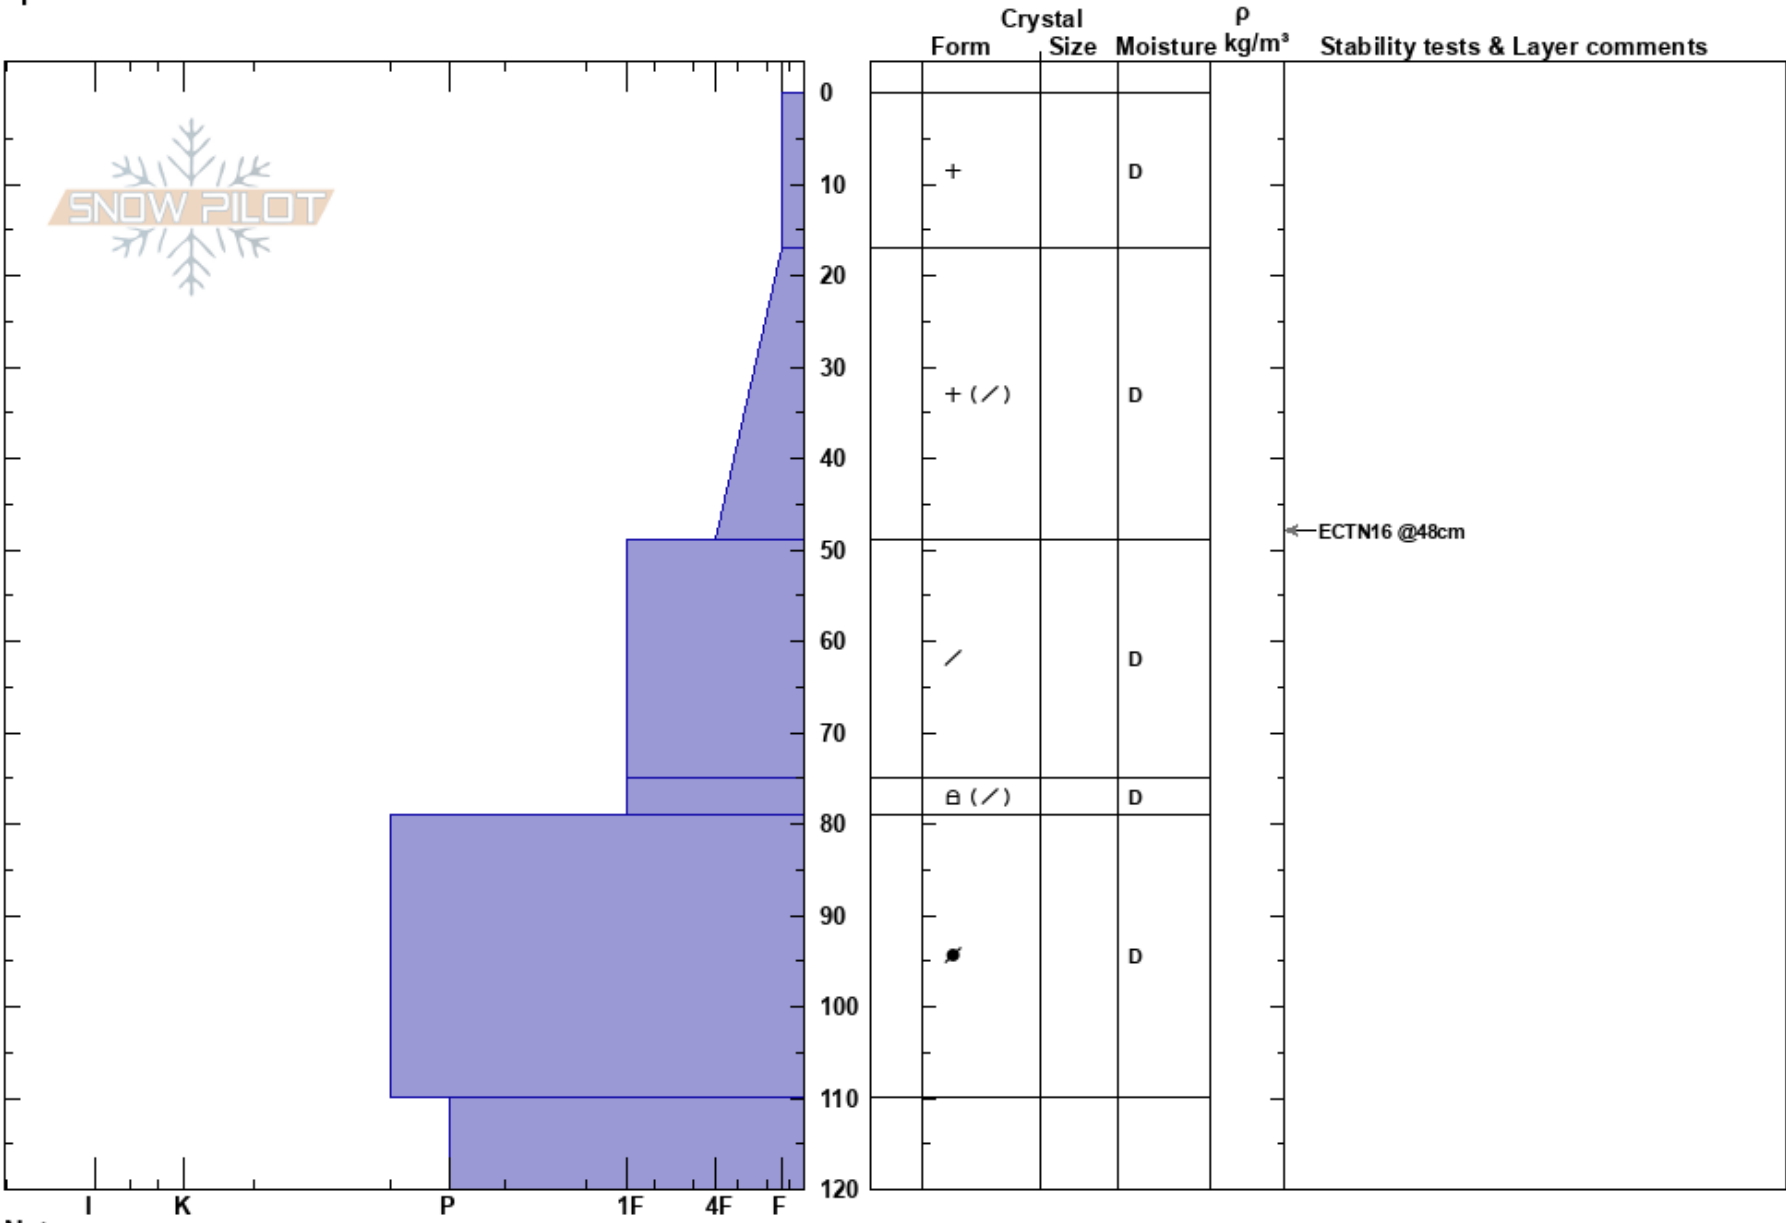

Aircraft Carrier  
 Chugach Range  
 AK  
 Elevation: 4000 ft  
 Aspect: NE  
 Specifics:

Michael Barney  
 03/15/2024 - 11:30am  
 Co-ord: 60.92178N, -145.94427W  
 Slope Angle:  
 Wind Loading: no

Stability:  
 Air Temperature: 25°F  
 Sky Cover: FEW  
 Precipitation: NO  
 Wind: NE Light Breeze

HS:120  
 PF:45 75-79cm:Problematic layer  
 PS:30

Notes: