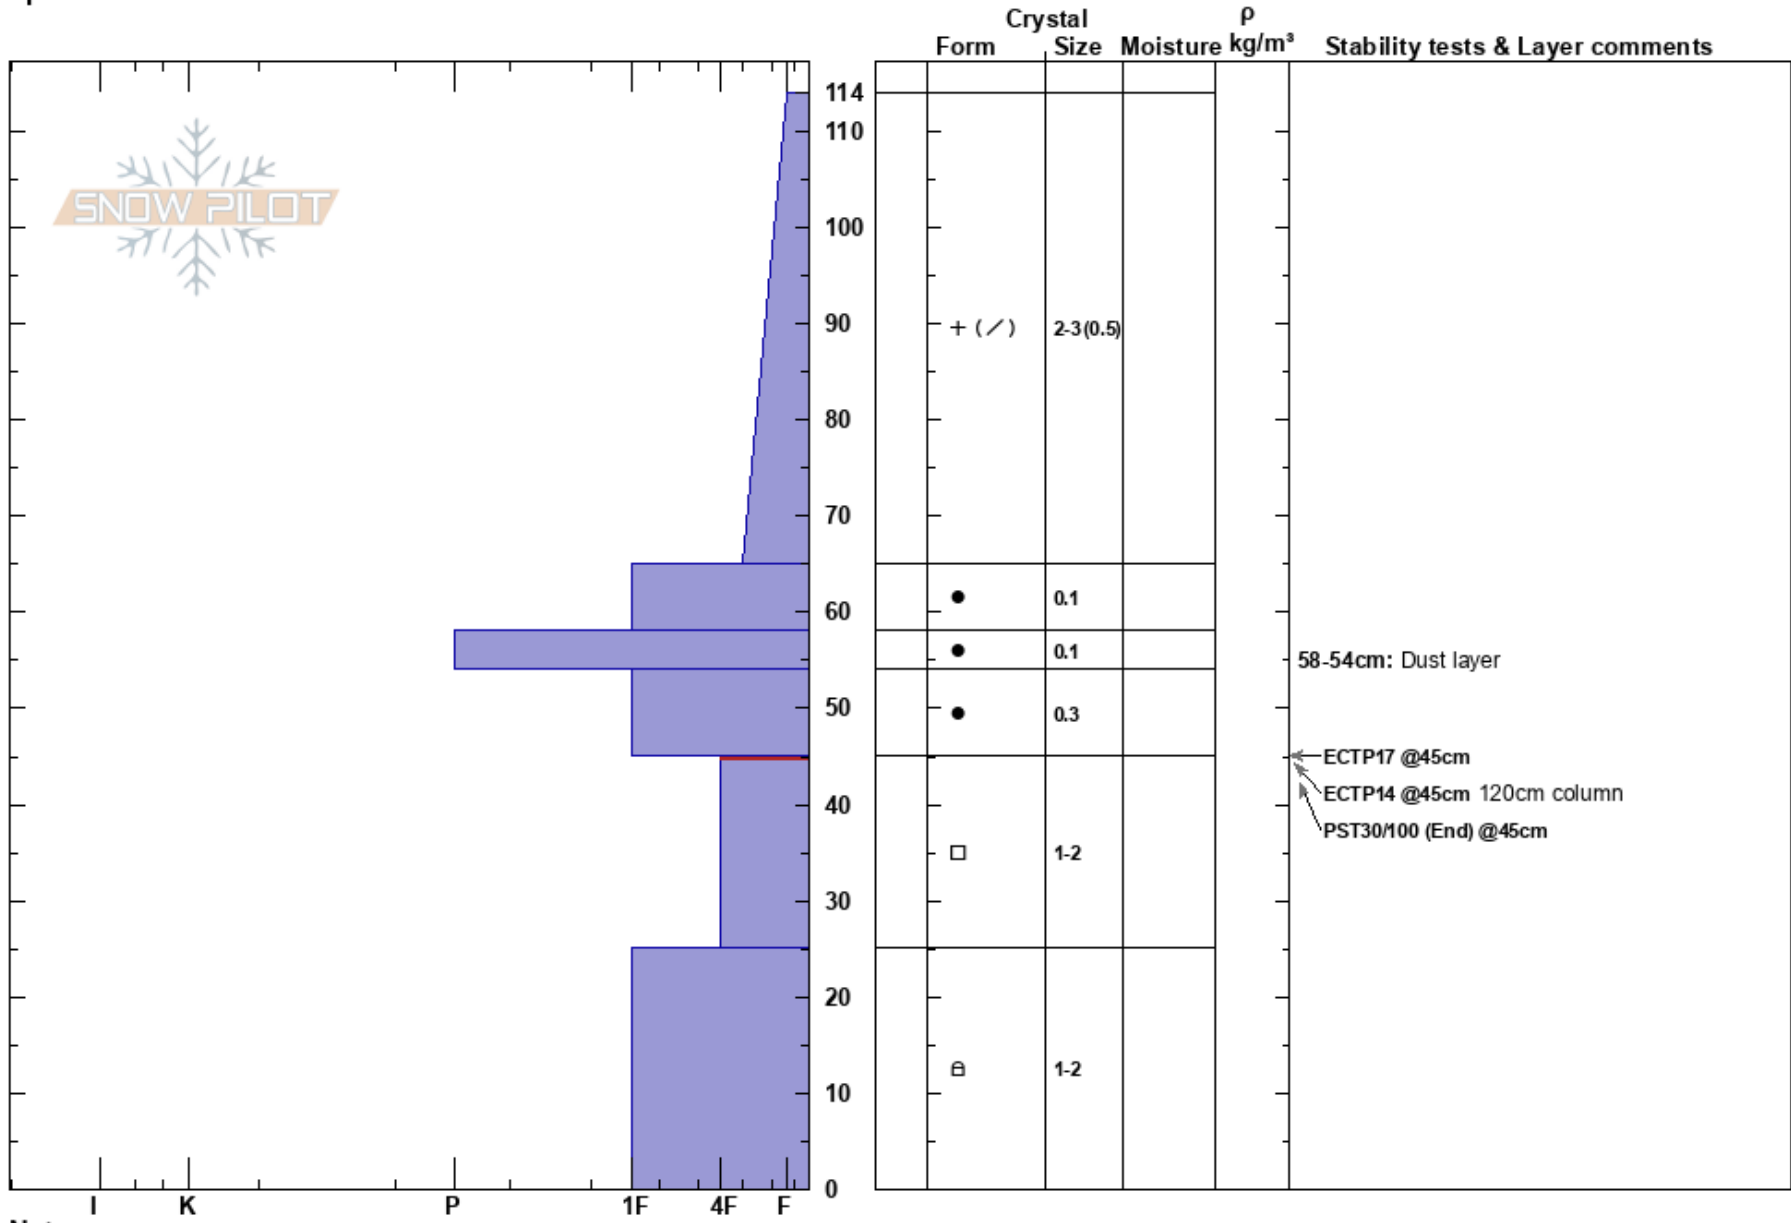

Webster Pass
 Vail/Summit County
 CO
Elevation: 11800 ft
Aspect: NW
Specifics:

Andrew McWilliams
 03/15/2024 - 12:00pm
Co-ord: 39.53399N, -105.83402W
Slope Angle: 20°
Wind Loading: previous

Stability:
Air Temperature: -3°C
Sky Cover: SCT
Precipitation: NO
Wind: Calm

HS: 114
PF: 40
PS: 25
Layer Notes:
 58-54cm: Dust layer
 45-25cm: Problematic layer

Notes: