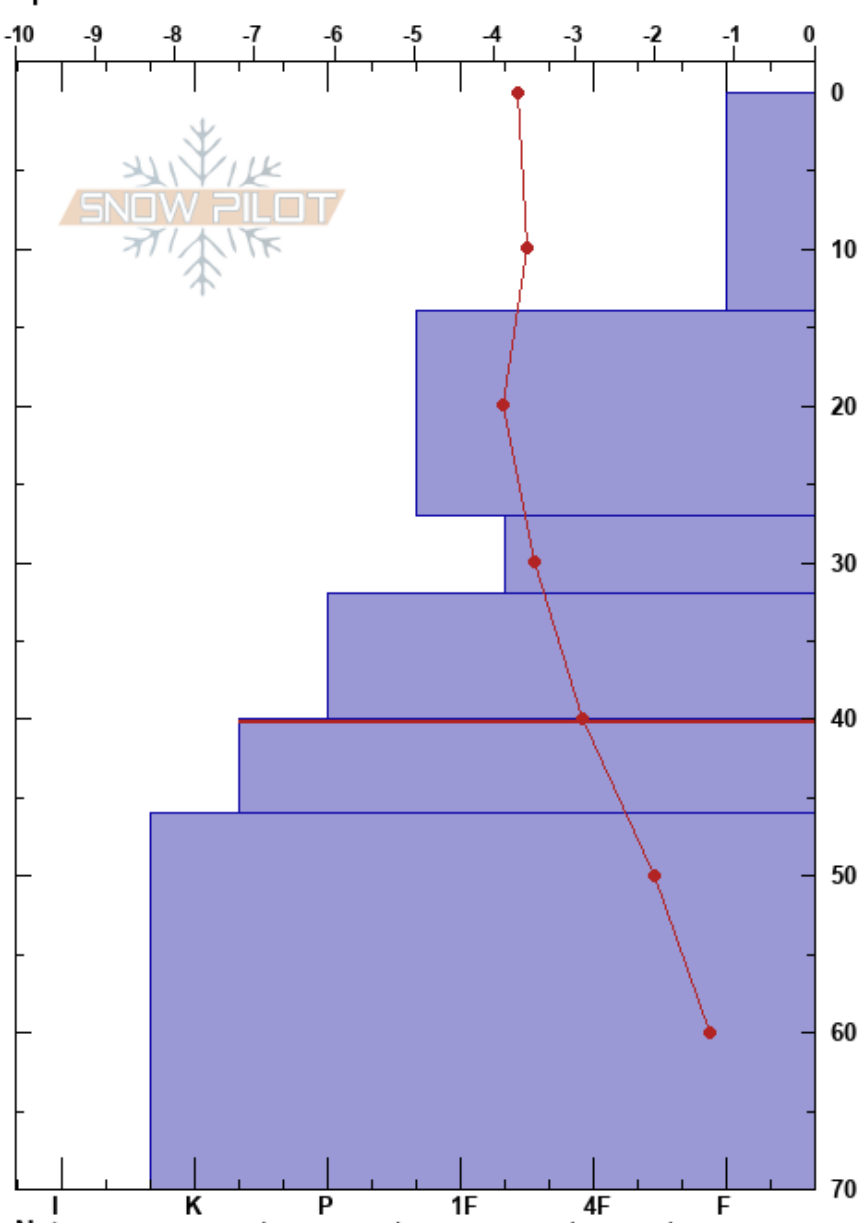

Leyningsbrúinir  
Tröllaskagi  
Iceland  
Elevation: 501 m  
Aspect:  
Specifics:

Gestur Hansson  
16/03/2024 - 09:30  
Co-ord: 66.11591N, -18.97849W  
Slope Angle: 32°  
Wind Loading:

Stability:  
Air Temperature: -1.5°C PF:20  
Sky Cover: SCT  
Precipitation: NO  
Wind: SE Calm

HS:70  
Layer Notes:  
40-46cm: Problematic layer

Form	Crystal		$\rho$ kg/m <sup>3</sup>	Stability tests & Layer comments
	Size	Moisture		
+				
/				
✱				
•				
⊙(⊖)				← CT17, SC @39cm
⊙				

Notes: 20-30 Lausasnjór, margar spýjur að falla niður í miðjar hlíðar