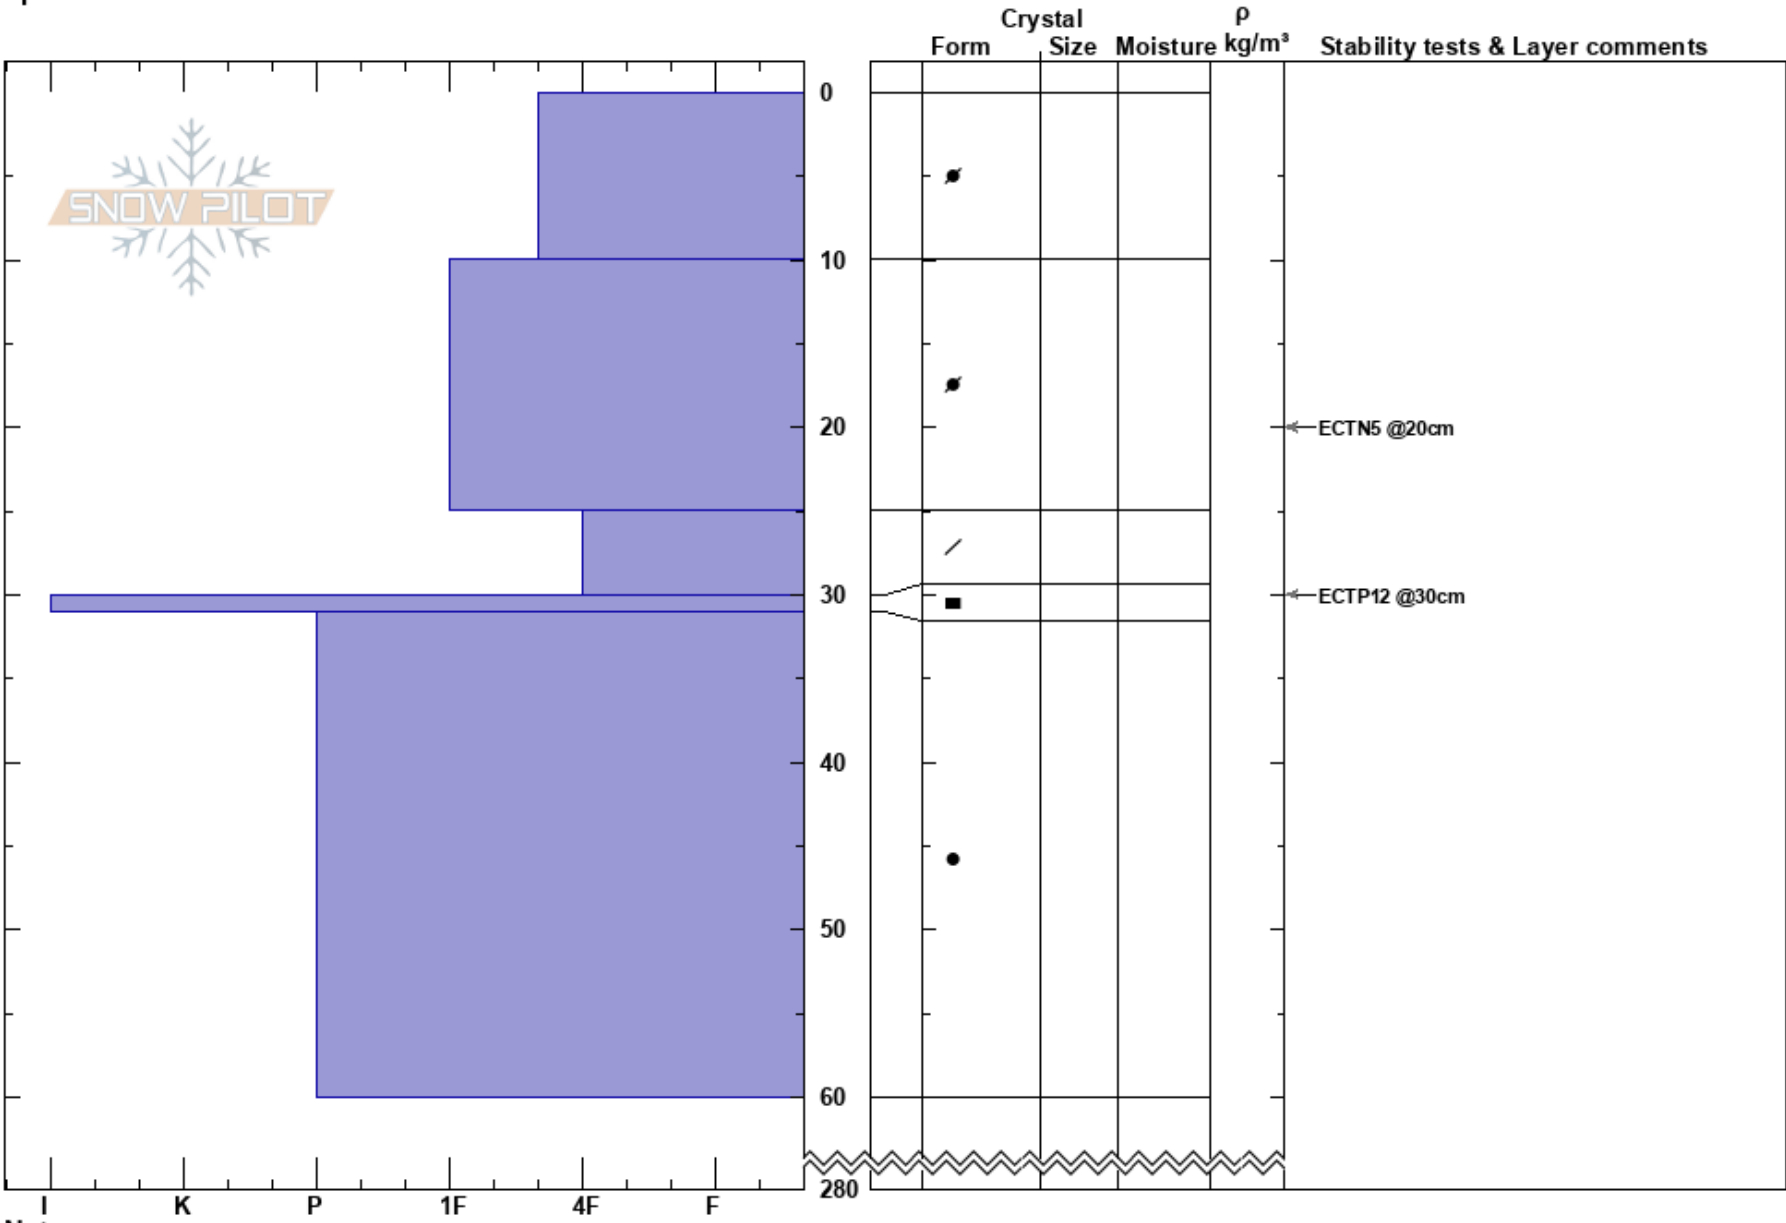

Fågel  
 Fågelfället  
 Sweden  
 Elevation: 880 m  
 Aspect: E  
 Specifics:

Sebastian Wiklund  
 16/03/2024 - 11:00  
 Co-ord: 65.30048N, 15.47313E  
 Slope Angle:  
 Wind Loading: yes

Stability:  
 Air Temperature:  
 Sky Cover: FEW  
 Precipitation:  
 Wind: NW Moderate

HS:280 Layer Notes:

Notes: Profilen grävdes i en vind drivna